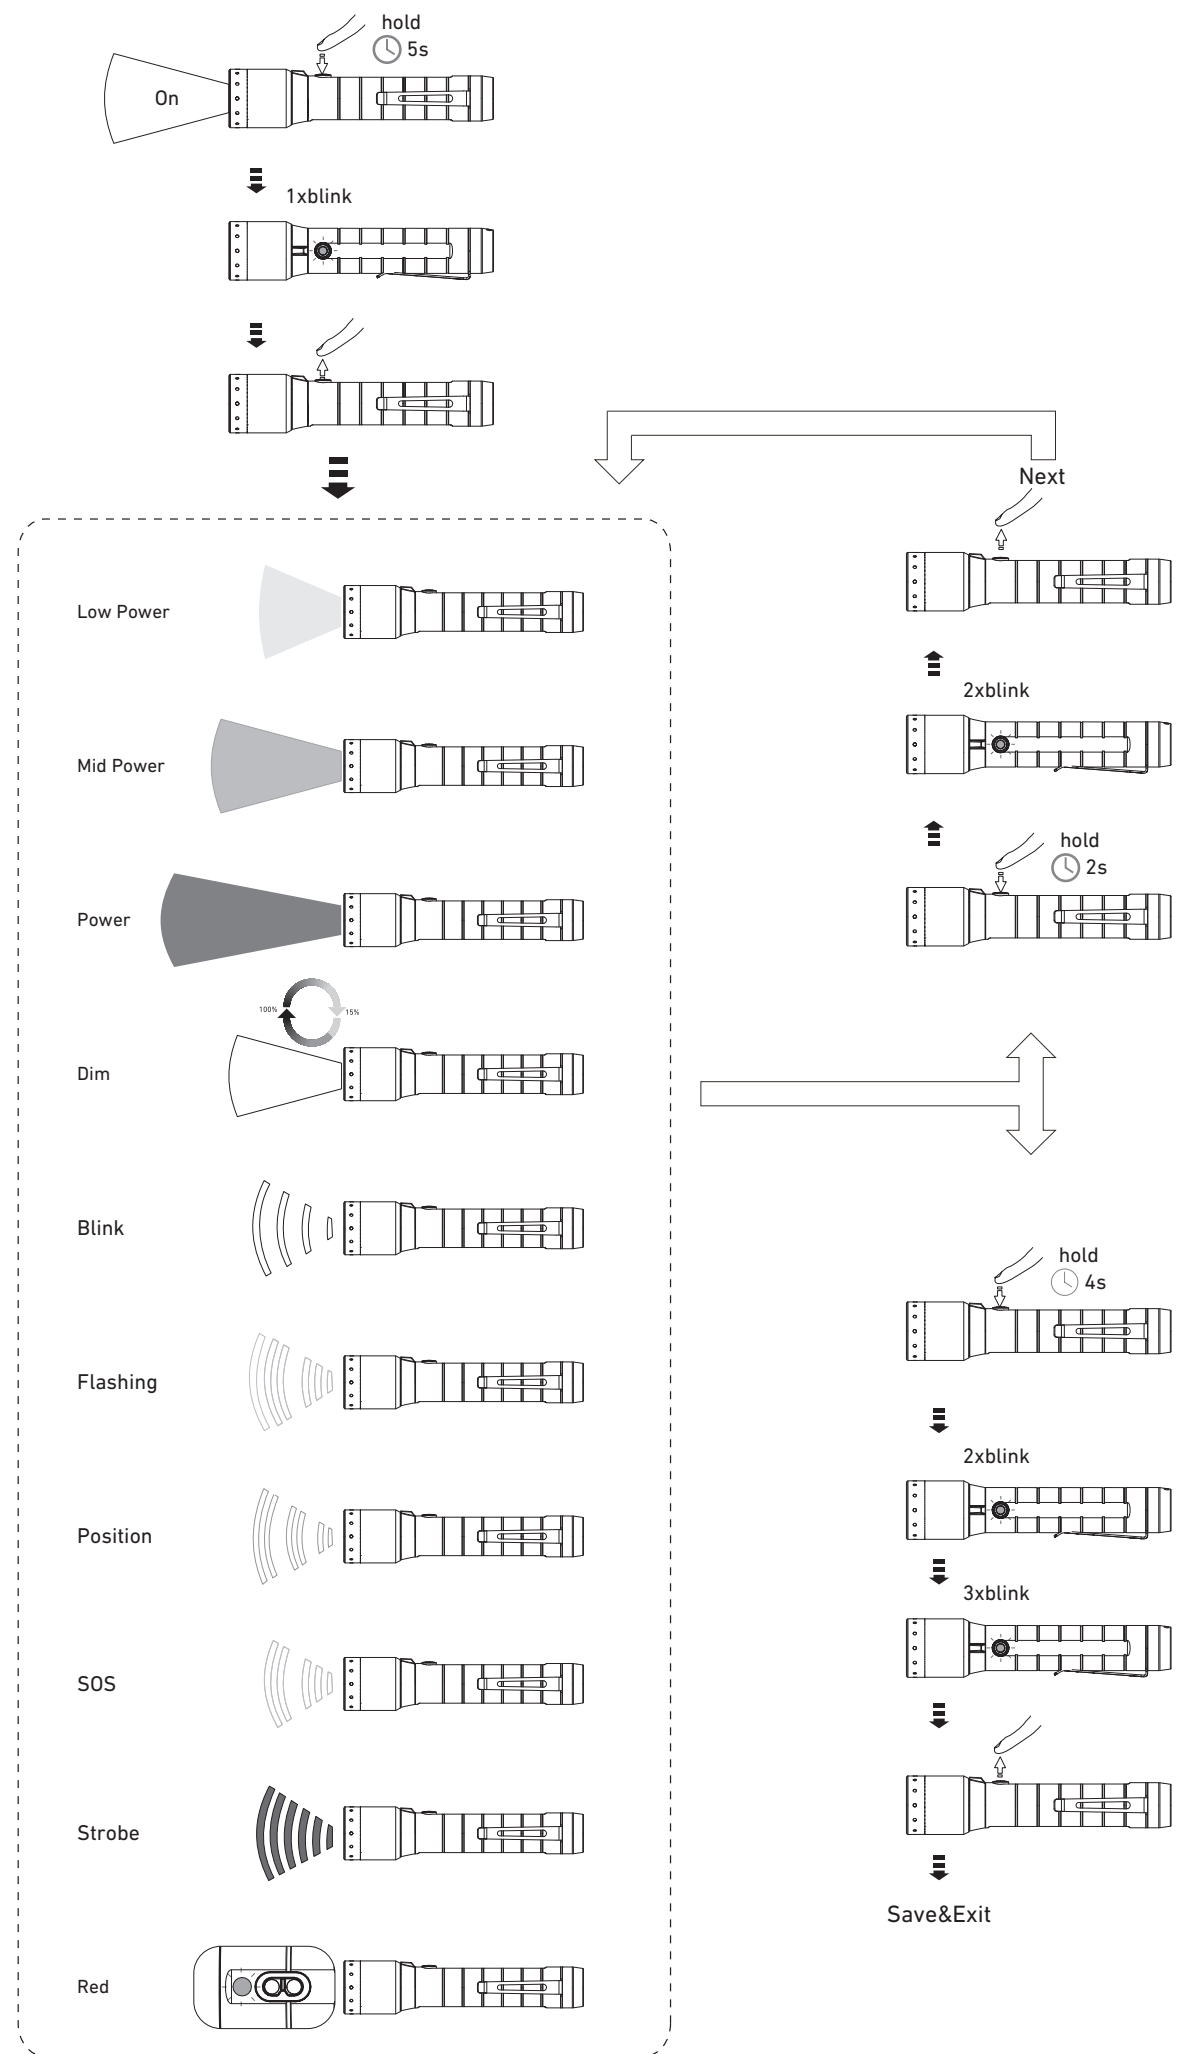

Backup Mode

Pouch

Boost

Lanyard

Customizing Functions

Customizing Light Modes

Further Information

 P6R Signature
 P7R Signature