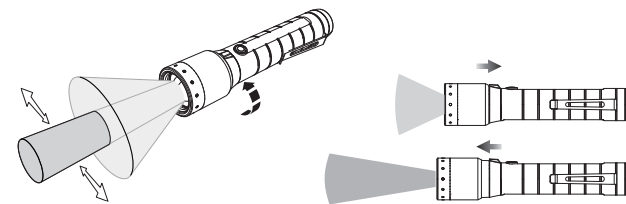

P6R Signature

P7R Signature

Default Operation

High Temperature

Transportation Lock

Magnetic Charging System

Battery Replacement

Advanced Focus System

Backup Mode

Pouch

Boost

Lanyard

Customizing Functions

Customizing Light Modes

Further Information

 P6R Signature
 P7R Signature