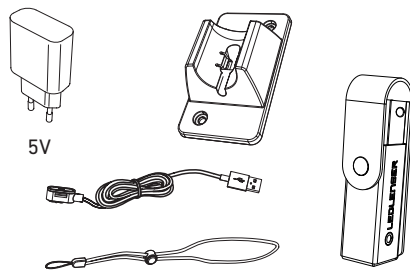

P6R Signature

P7R Signature

Default Operation

High Temperature

Transportation Lock

Magnetic Charging System

Battery Replacement

Advanced Focus System

Backup Mode

Pouch

Boost

Lanyard

Customizing Functions

Customizing Light Modes

Further Information

 P6R Signature
 P7R Signature