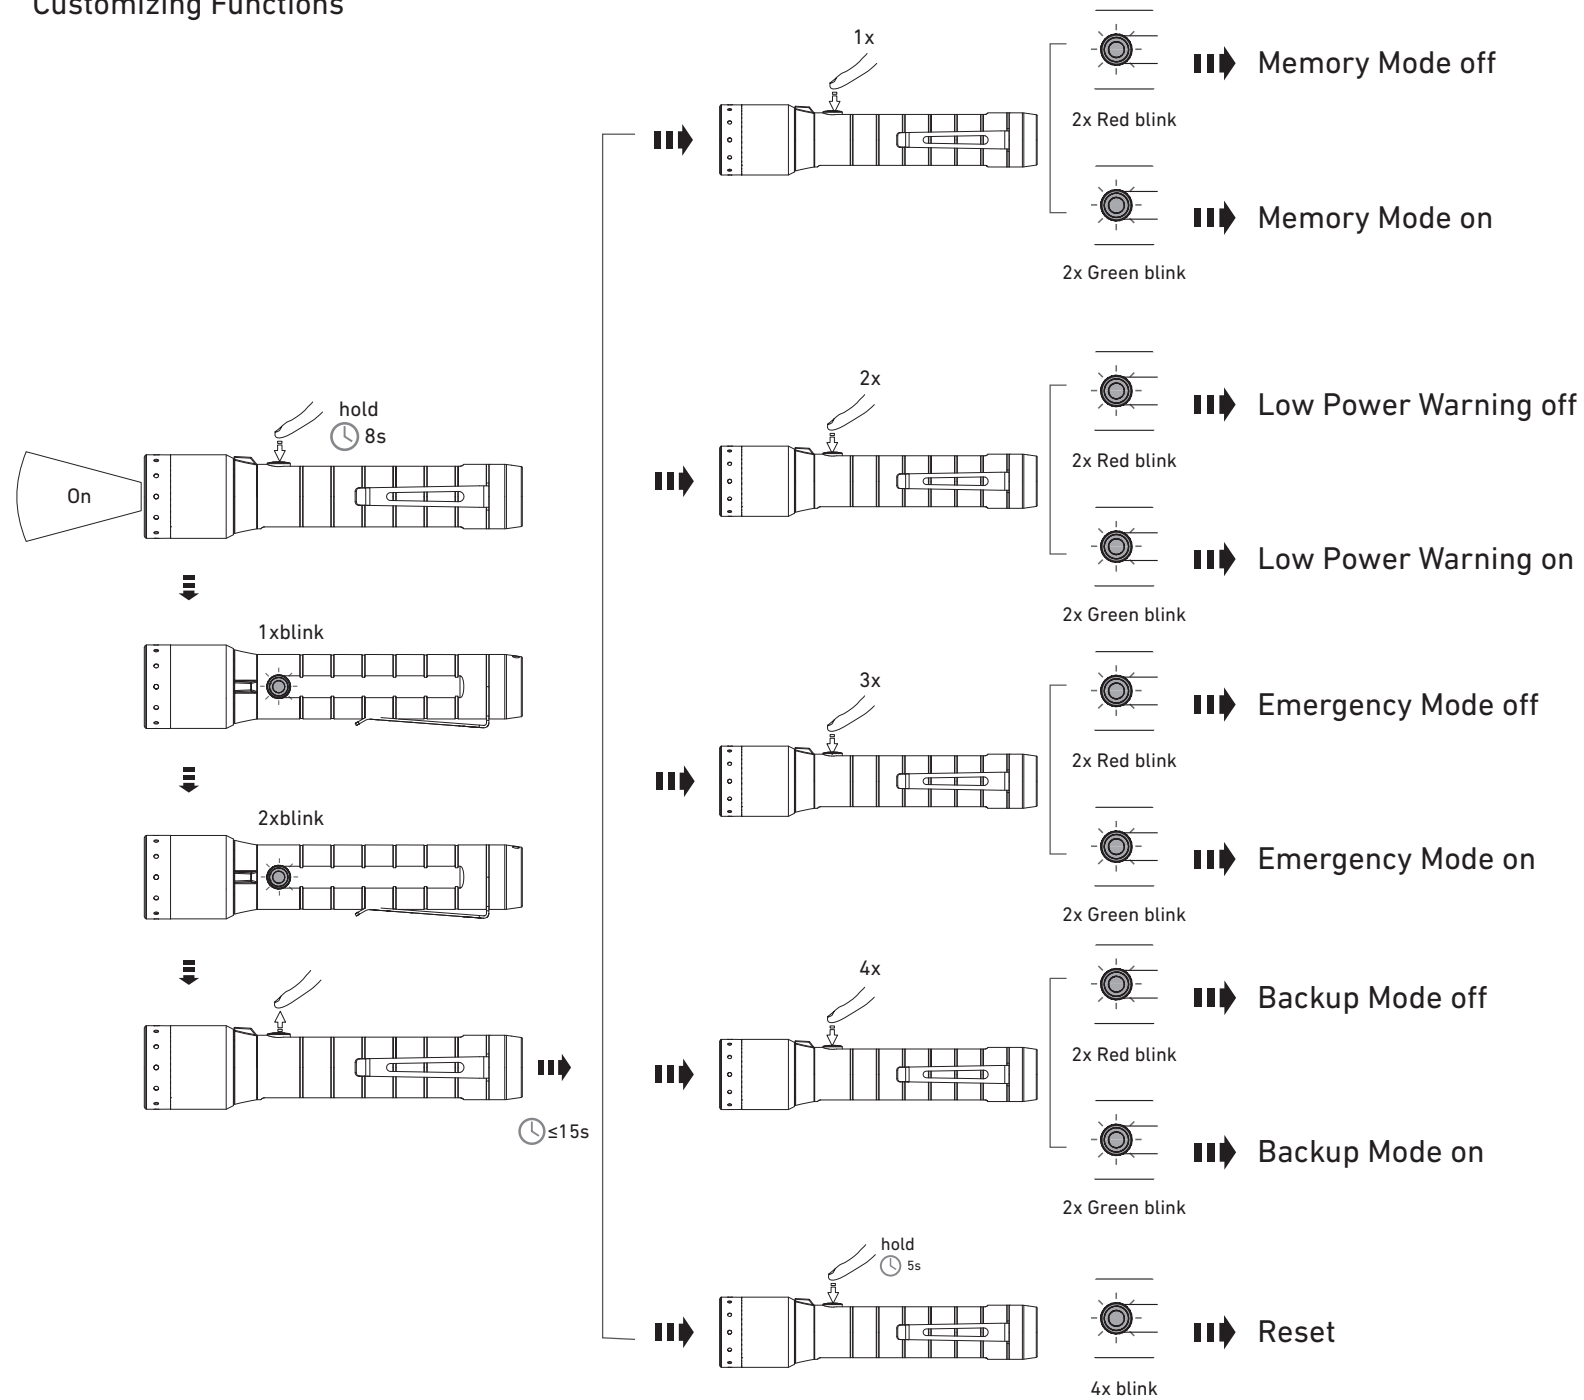

Backup Mode

Pouch

Boost

Lanyard

Customizing Functions

Customizing Light Modes

Further Information

 P6R Signature
 P7R Signature