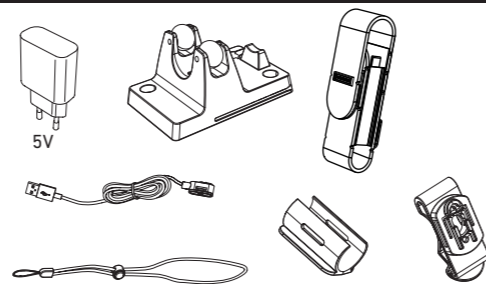

P6R Work

18650

P7R Work

21700

Default Operation

Boost

Advanced Focus System

Pouch

Intelligent Clip

High Temperature

Transportation Lock

No:

Yes:

Backup Mode

Magnetic Charging System

Battery Replacement