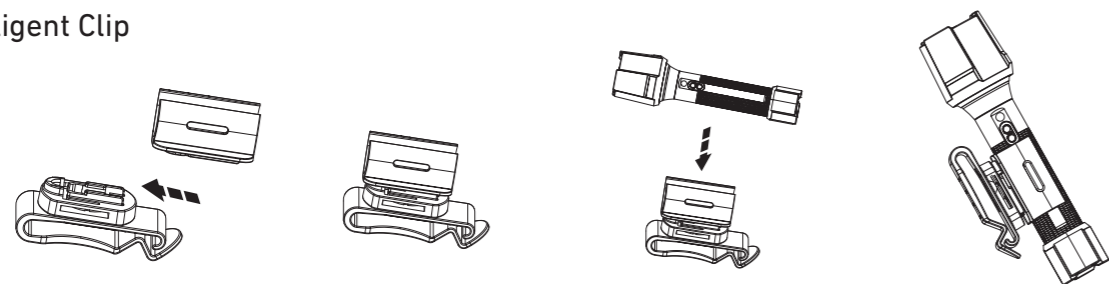

P6R Work

18650

P7R Work

21700

Default Operation

Boost

Advanced Focus System

Pouch

Intelligent Clip

High Temperature

Transportation Lock

No:

Yes:

Backup Mode

Magnetic Charging System

Battery Replacement