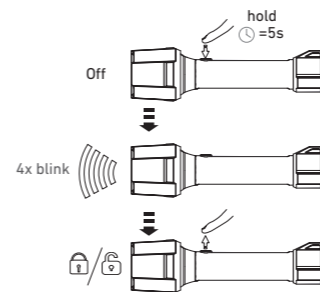

P6R Work

18650

P7R Work

21700

Default Operation

Boost

Advanced Focus System

Pouch

Intelligent Clip

High Temperature

Transportation Lock

No:

Yes:

Backup Mode

Magnetic Charging System

Battery Replacement