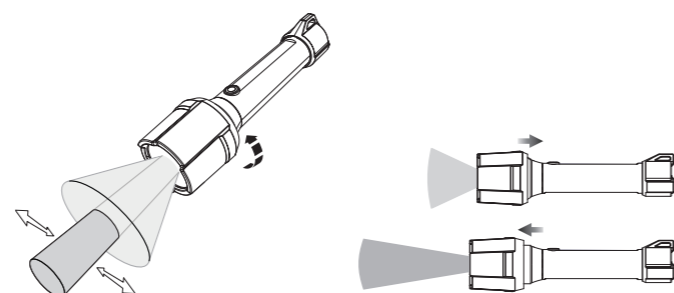

P6R Work

18650

P7R Work

21700

Default Operation

Boost

Advanced Focus System

Pouch

Intelligent Clip

High Temperature

Transportation Lock

No:

Yes:

Backup Mode

Magnetic Charging System

Battery Replacement