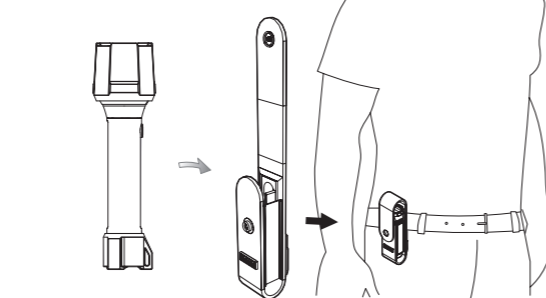

P6R Work

18650

P7R Work

21700

Default Operation

Boost

Advanced Focus System

Pouch

Intelligent Clip

High Temperature

Transportation Lock

No:

Yes:

Backup Mode

Magnetic Charging System

Battery Replacement