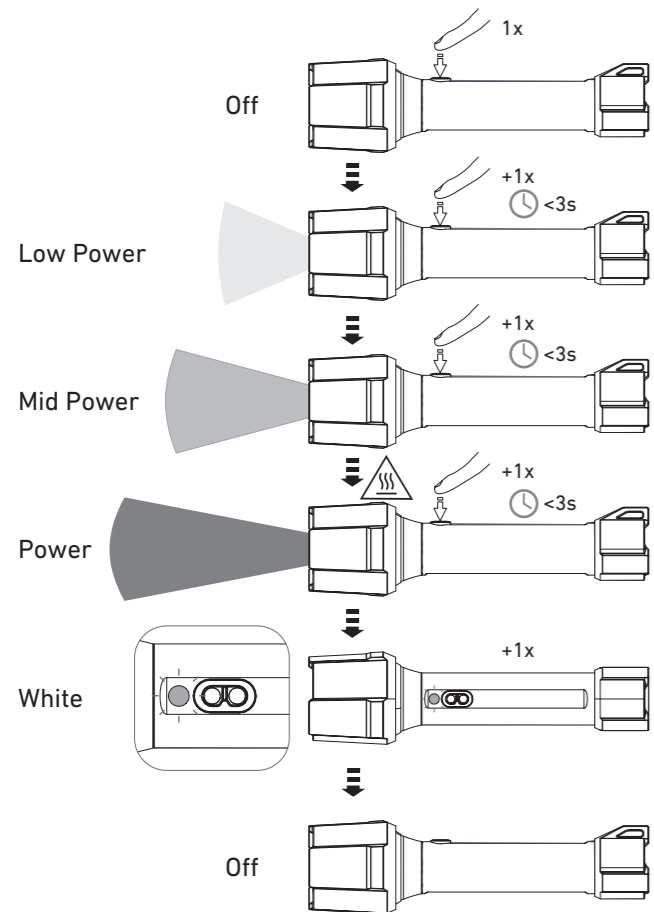

P6R Work

18650

P7R Work

21700

Default Operation

Boost

Advanced Focus System

Pouch

Intelligent Clip

High Temperature

Transportation Lock

No:

Yes:

Backup Mode

Magnetic Charging System

Battery Replacement