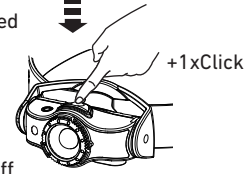

MH3/MH4/MH5

○ White Mode

MH4/MH5

● Red Mode

Low Power >5s <5s

Power

Off

Red