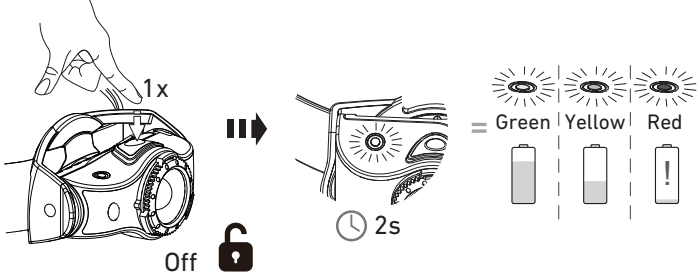

LEDLENSER MH3/MH4/MH5

MH3

MH4/MH5

Battery Replacement

Magnetic Charge System(MH4/MH5)

Battery Indicator

Low Battery Warning

LEDLENSER MH3/MH4/MH5

MH3/MH4/MH5

○ White Mode

MH4/MH5

● Red Mode

Low Power >5s <5s

Power

Off

Red