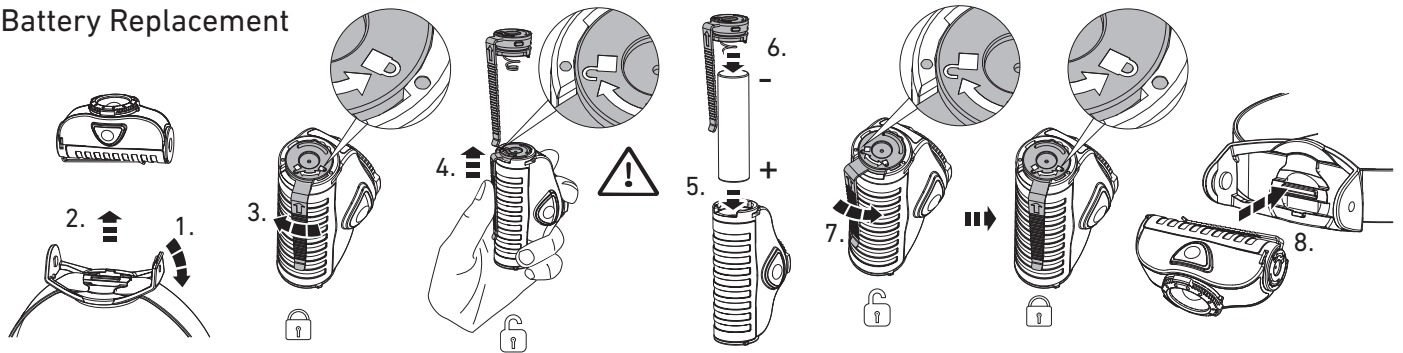

LEDLENSER MH3/MH4/MH5

MH3

MH4/MH5

Battery Replacement

Magnetic Charge System(MH4/MH5)

Battery Indicator

Low Battery Warning

LEDLENSER MH3/MH4/MH5

MH3/MH4/MH5

○ White Mode

MH4/MH5

● Red Mode

Low Power >5s <5s

Power

Off

Red