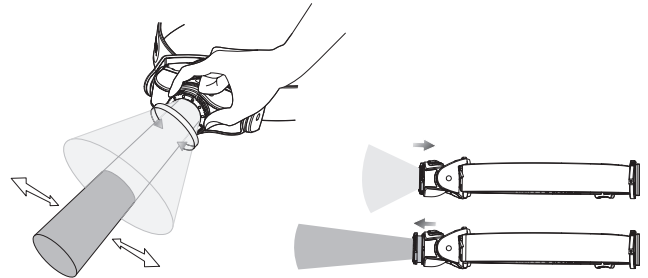

Advanced Focus System

Ledlenser GmbH & Co. KG

Kronenstrasse 5-7 • 42699 Solingen • Germany

Phone +49 212/5948-0 Fax +49 212/5948-200

info@ledlenser.com

ledlenser.com

New MH3_MH4_MH5_QUG
2023.05.22
1J12A0587