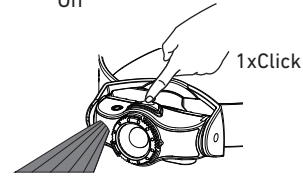

MH3/MH4/MH5

○ White Mode

MH4/MH5

● Red Mode

Low Power >5s <5s

Power

Off

Red