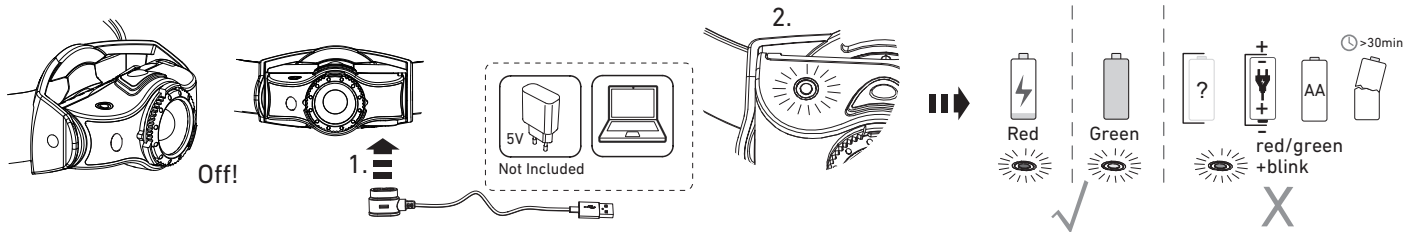

LEDLENSER MH3/MH4/MH5

MH3

MH4/MH5

Battery Replacement

Magnetic Charge System(MH4/MH5)

Battery Indicator

Low Battery Warning

LEDLENSER MH3/MH4/MH5

MH3/MH4/MH5

○ White Mode

MH4/MH5

● Red Mode

Low Power >5s <5s

Power

Off

Red