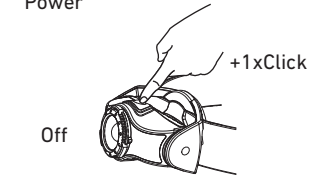

MH3/MH4/MH5

○ White Mode

MH4/MH5

● Red Mode

Low Power >5s <5s

Power

Off

Red