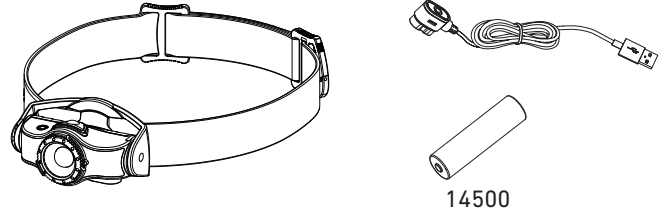

LEDLENSER MH3/MH4/MH5

MH3

MH4/MH5

Battery Replacement

Magnetic Charge System(MH4/MH5)

Battery Indicator

Low Battery Warning

LEDLENSER MH3/MH4/MH5

MH3/MH4/MH5

○ White Mode

MH4/MH5

● Red Mode

Low Power >5s <5s

Power

Off

Red