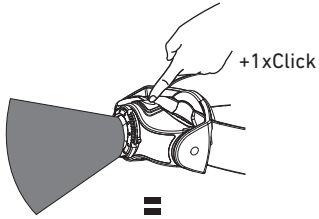

MH3/MH4/MH5

○ White Mode

MH4/MH5

● Red Mode

Low Power >5s <5s

Power

Off

Red