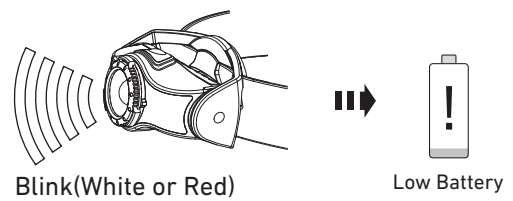

Low Battery Warning