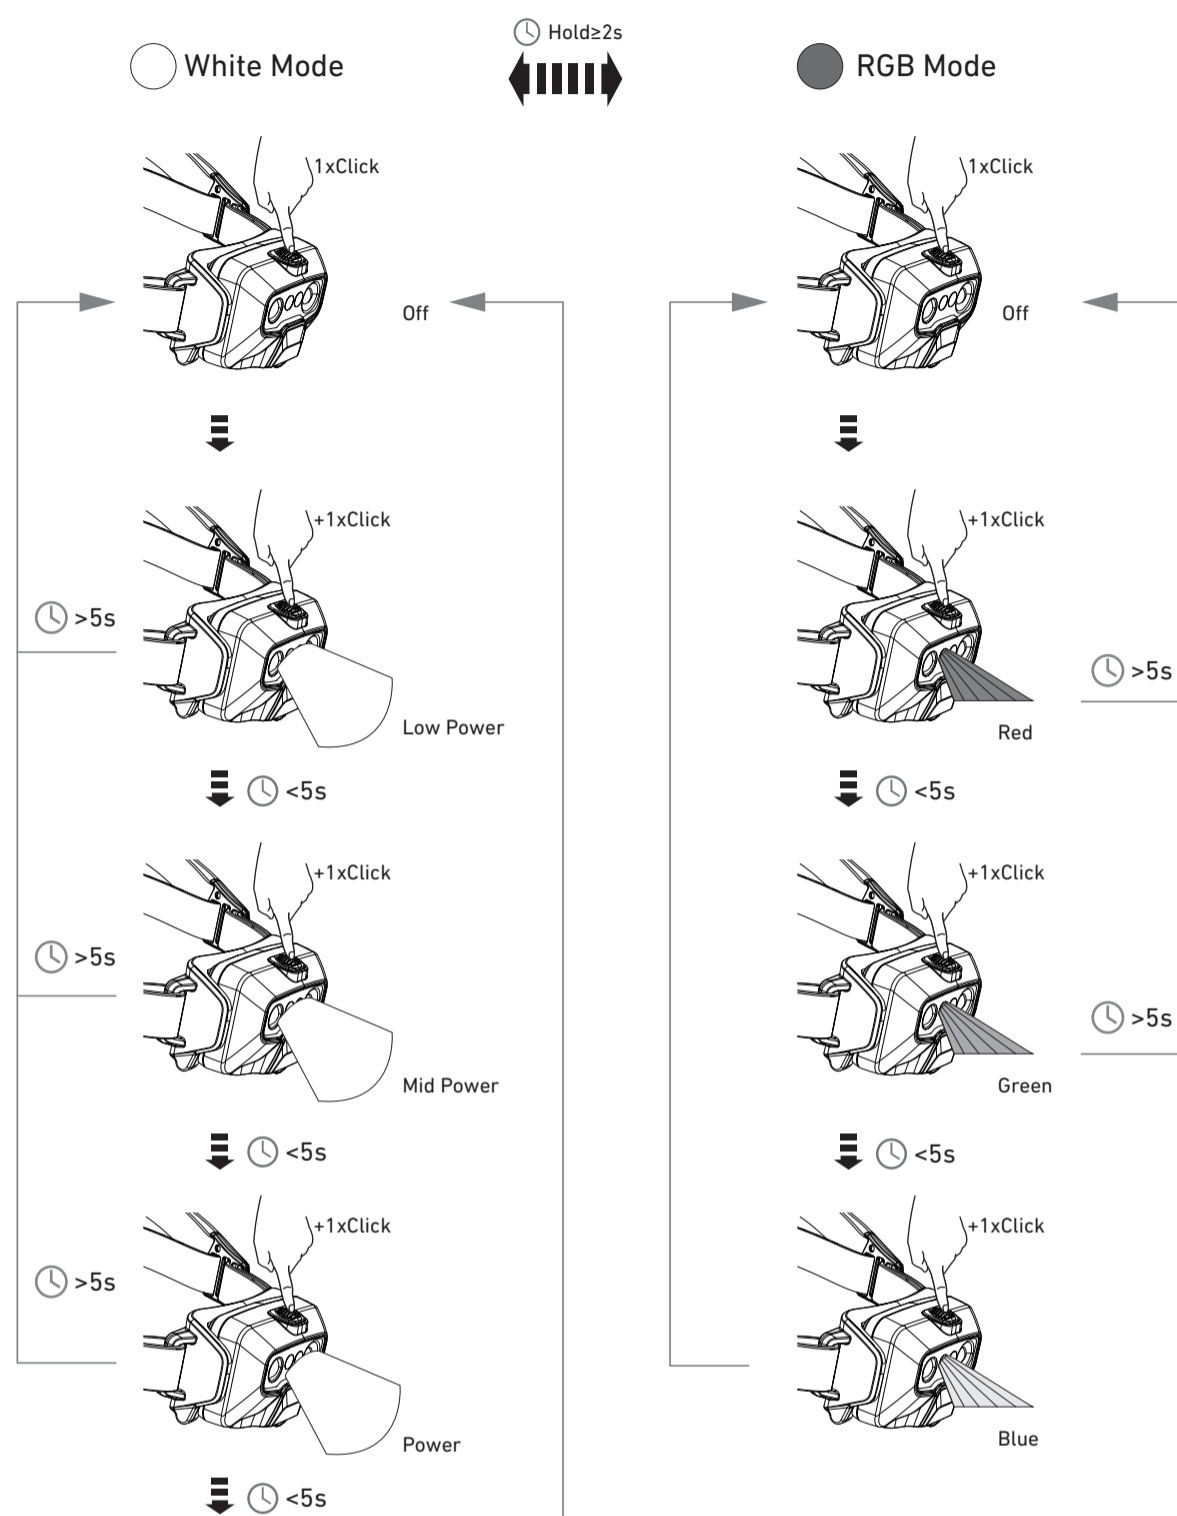

HF6R Core/HF6R Work

HF6R Signature

Direct to Red Mode (HF6R Core/HF6R Work)

Direct to RGB Mode (HF6R Signature)

Digital Advanced Focus System (Low Power/Mid Power/Power)