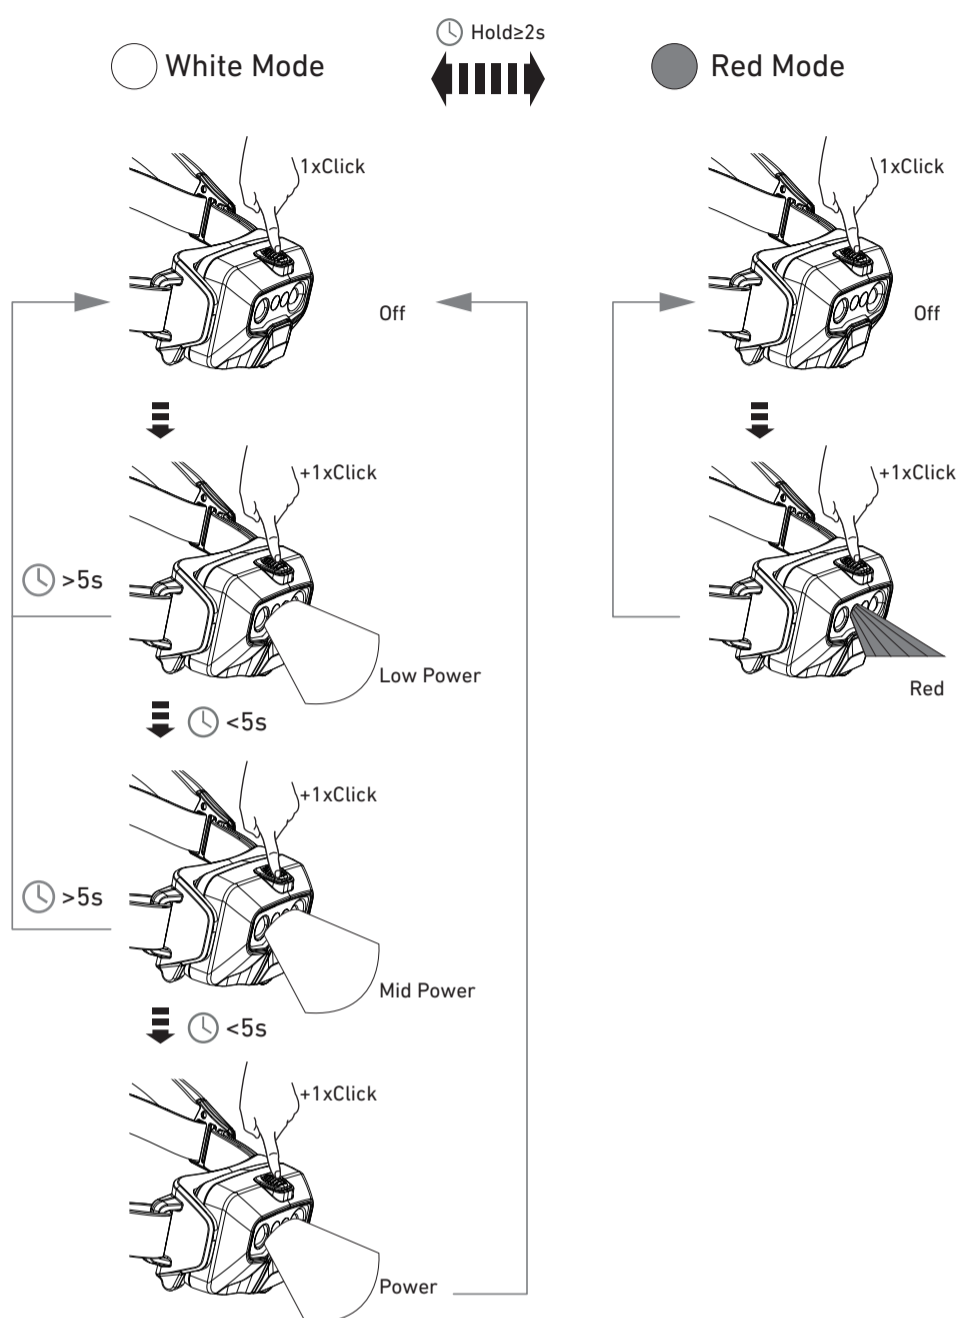

HF6R Core/HF6R Work

HF6R Signature

Direct to Red Mode (HF6R Core/HF6R Work)

Direct to RGB Mode (HF6R Signature)

Digital Advanced Focus System (Low Power/Mid Power/Power)