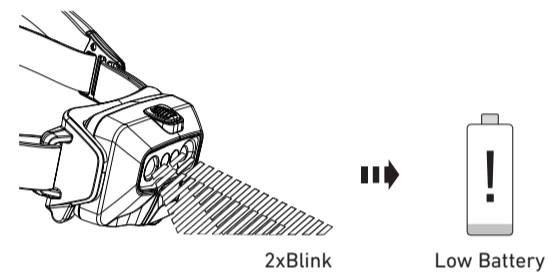

LEDLENSER HF6R

HF6R Core

HF6R Work

HF6R Signature

Magnetic Charge System

Battery Indicator

Transportation Lock

Low Battery Warning

Boost

Boost Overheat Warning

Tilt Mechanism

Connecting System Adapter

Helmet Adapter (HF6R Work)

HF6R Core/HF6R Work

Comfort Pad

Wall Holder (HF6R Work)