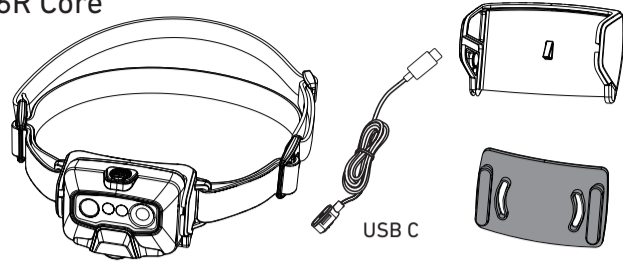

LEDLENSER HF6R

HF6R Core

HF6R Work

HF6R Signature

Magnetic Charge System

Battery Indicator

Transportation Lock

Low Battery Warning

Boost

Boost Overheat Warning

Tilt Mechanism

Connecting System Adapter

Helmet Adapter (HF6R Work)

HF6R Core/HF6R Work

Comfort Pad

Wall Holder (HF6R Work)