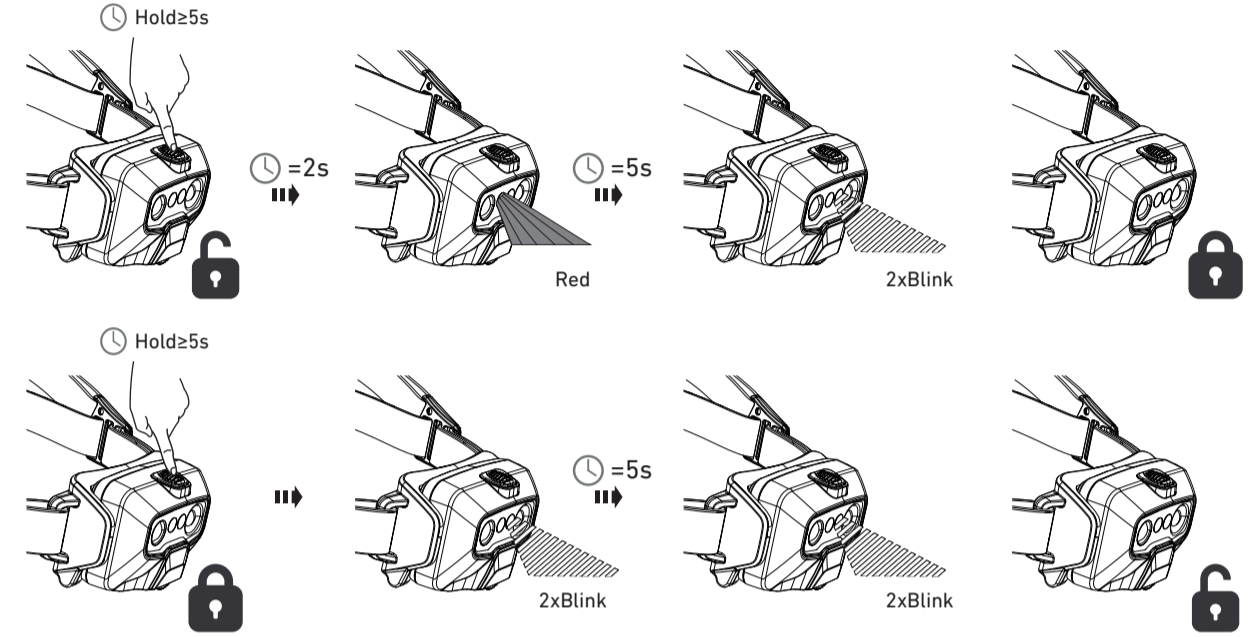

LEDLENSER HF6R

HF6R Core

HF6R Work

HF6R Signature

Magnetic Charge System

Battery Indicator

Transportation Lock

Low Battery Warning

Boost

Boost Overheat Warning

Tilt Mechanism

Connecting System Adapter

Helmet Adapter (HF6R Work)

HF6R Core/HF6R Work

Comfort Pad

Wall Holder (HF6R Work)