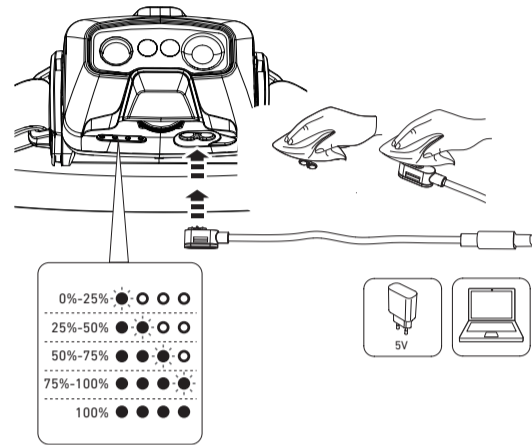

LEDLENSER HF6R

HF6R Core

HF6R Work

HF6R Signature

Magnetic Charge System

Battery Indicator

Transportation Lock

Low Battery Warning

Boost

Boost Overheat Warning

Tilt Mechanism

Connecting System Adapter

Helmet Adapter (HF6R Work)

HF6R Core/HF6R Work

Comfort Pad

Wall Holder (HF6R Work)