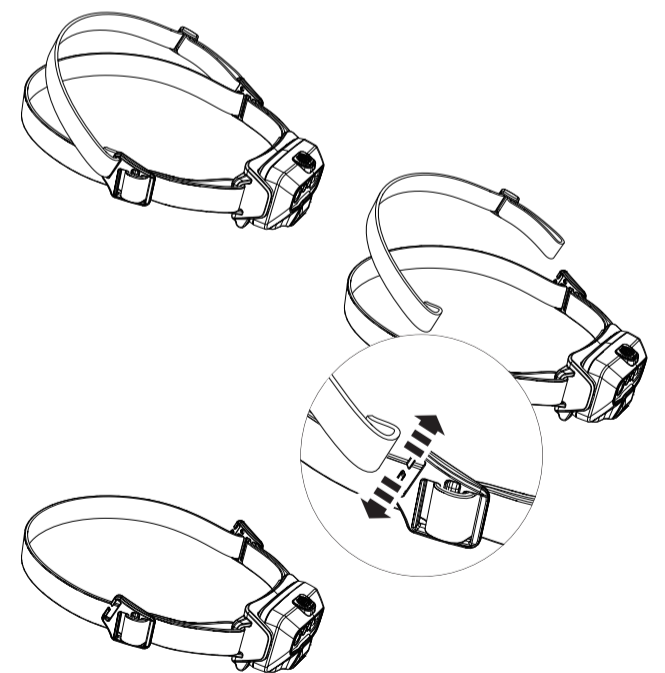

LEDLENSER HF6R

HF6R Core

HF6R Work

HF6R Signature

Magnetic Charge System

Battery Indicator

Transportation Lock

Low Battery Warning

Boost

Boost Overheat Warning

Tilt Mechanism

Connecting System Adapter

Helmet Adapter (HF6R Work)

HF6R Core/HF6R Work

Comfort Pad

Wall Holder (HF6R Work)