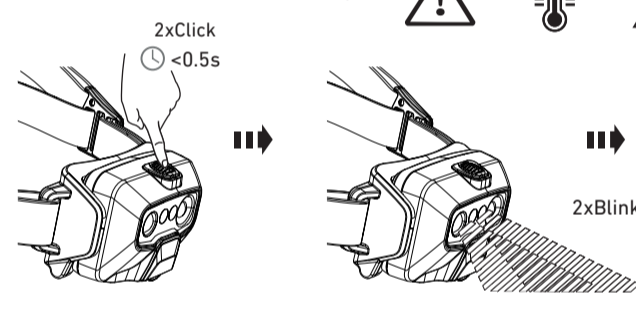

LEDLENSER HF6R

HF6R Core

HF6R Work

HF6R Signature

Magnetic Charge System

Battery Indicator

Transportation Lock

Low Battery Warning

Boost

Boost Overheat Warning

Tilt Mechanism

Connecting System Adapter

Helmet Adapter (HF6R Work)

HF6R Core/HF6R Work

Comfort Pad

Wall Holder (HF6R Work)