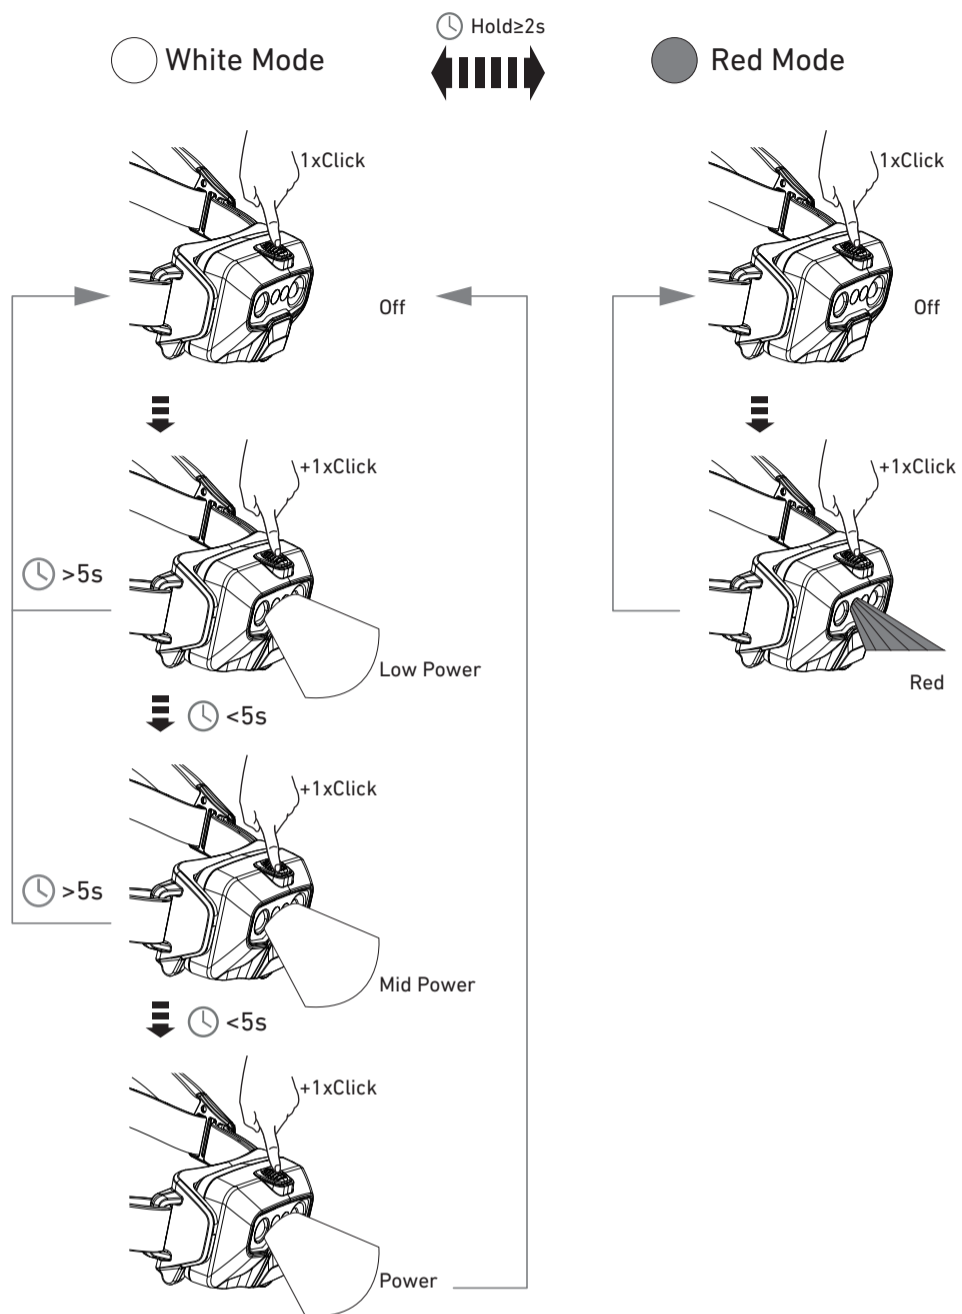

HF6R Core/HF6R Work