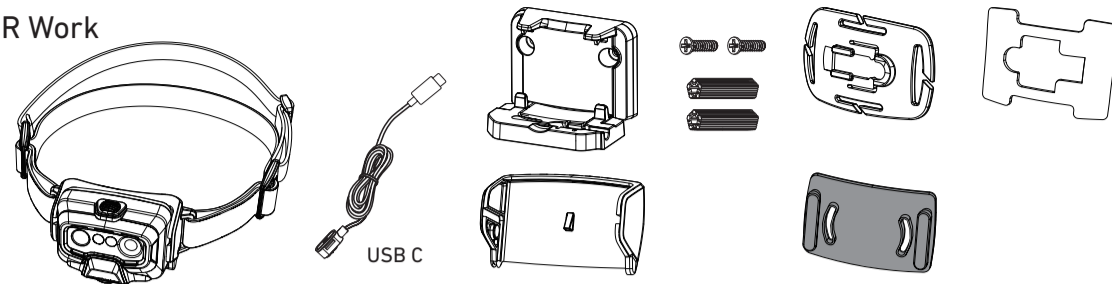

LEDLENSER HF6R

HF6R Core

HF6R Work

HF6R Signature

Magnetic Charge System

Battery Indicator

Transportation Lock

Low Battery Warning

Boost

Boost Overheat Warning

Tilt Mechanism

Connecting System Adapter

Helmet Adapter (HF6R Work)

HF6R Core/HF6R Work

Comfort Pad

Wall Holder (HF6R Work)