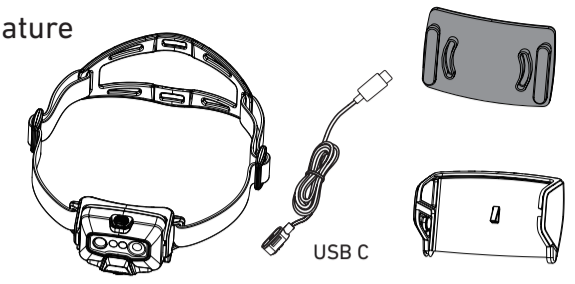

LEDLENSER HF6R

HF6R Core

HF6R Work

HF6R Signature

Magnetic Charge System

Battery Indicator

Transportation Lock

Low Battery Warning

Boost

Boost Overheat Warning

Tilt Mechanism

Connecting System Adapter

Helmet Adapter (HF6R Work)

HF6R Core/HF6R Work

Comfort Pad

Wall Holder (HF6R Work)