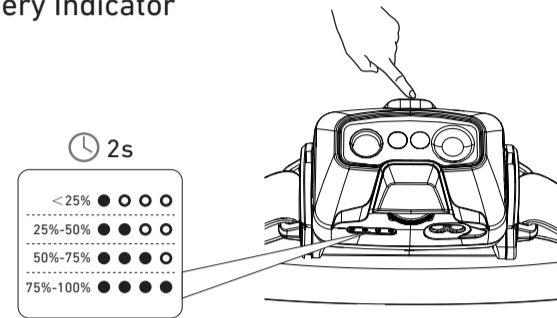

LEDLENSER HF6R

HF6R Core

HF6R Work

HF6R Signature

Magnetic Charge System

Battery Indicator

Transportation Lock

Low Battery Warning

Boost

Boost Overheat Warning

Tilt Mechanism

Connecting System Adapter

Helmet Adapter (HF6R Work)

HF6R Core/HF6R Work

Comfort Pad

Wall Holder (HF6R Work)