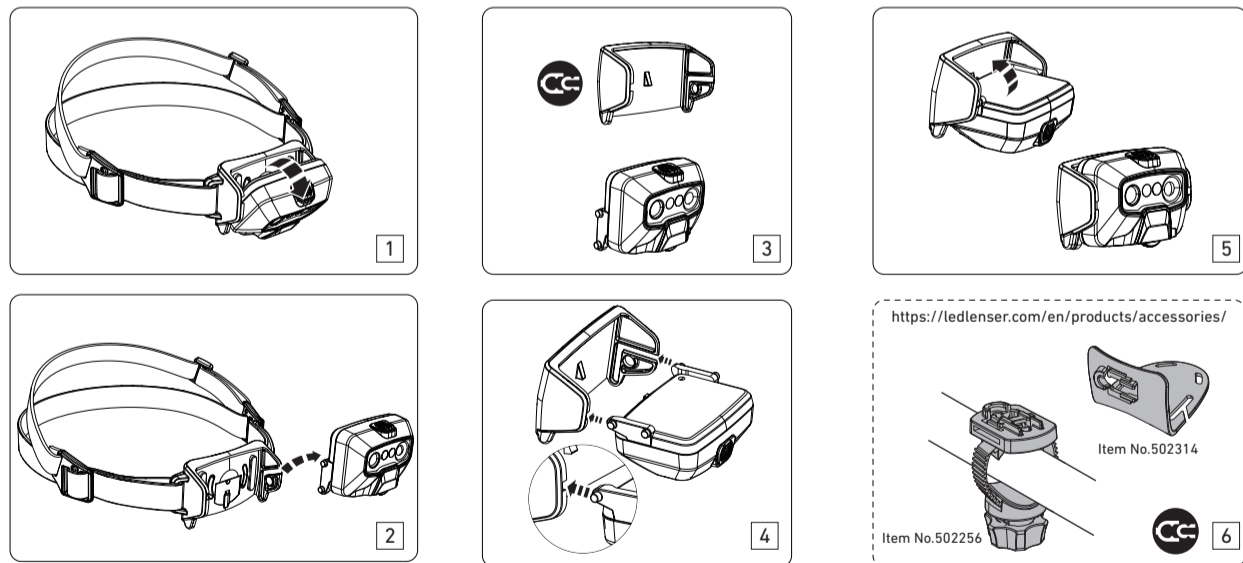

LEDLENSER HF6R

HF6R Core

HF6R Work

HF6R Signature

Magnetic Charge System

Battery Indicator

Transportation Lock

Low Battery Warning

Boost

Boost Overheat Warning

Tilt Mechanism

Connecting System Adapter

Helmet Adapter (HF6R Work)

HF6R Core/HF6R Work

Comfort Pad

Wall Holder (HF6R Work)