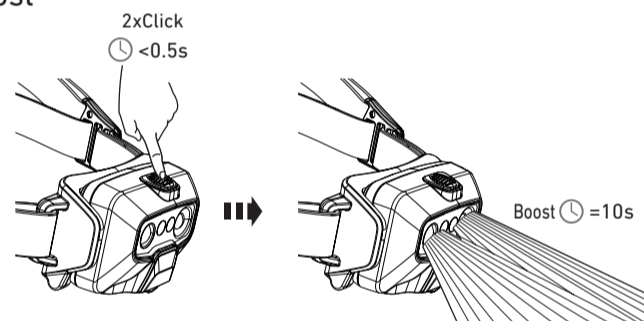

LEDLENSER HF6R

HF6R Core

HF6R Work

HF6R Signature

Magnetic Charge System

Battery Indicator

Transportation Lock

Low Battery Warning

Boost

Boost Overheat Warning

Tilt Mechanism

Connecting System Adapter

Helmet Adapter (HF6R Work)

HF6R Core/HF6R Work

Comfort Pad

Wall Holder (HF6R Work)