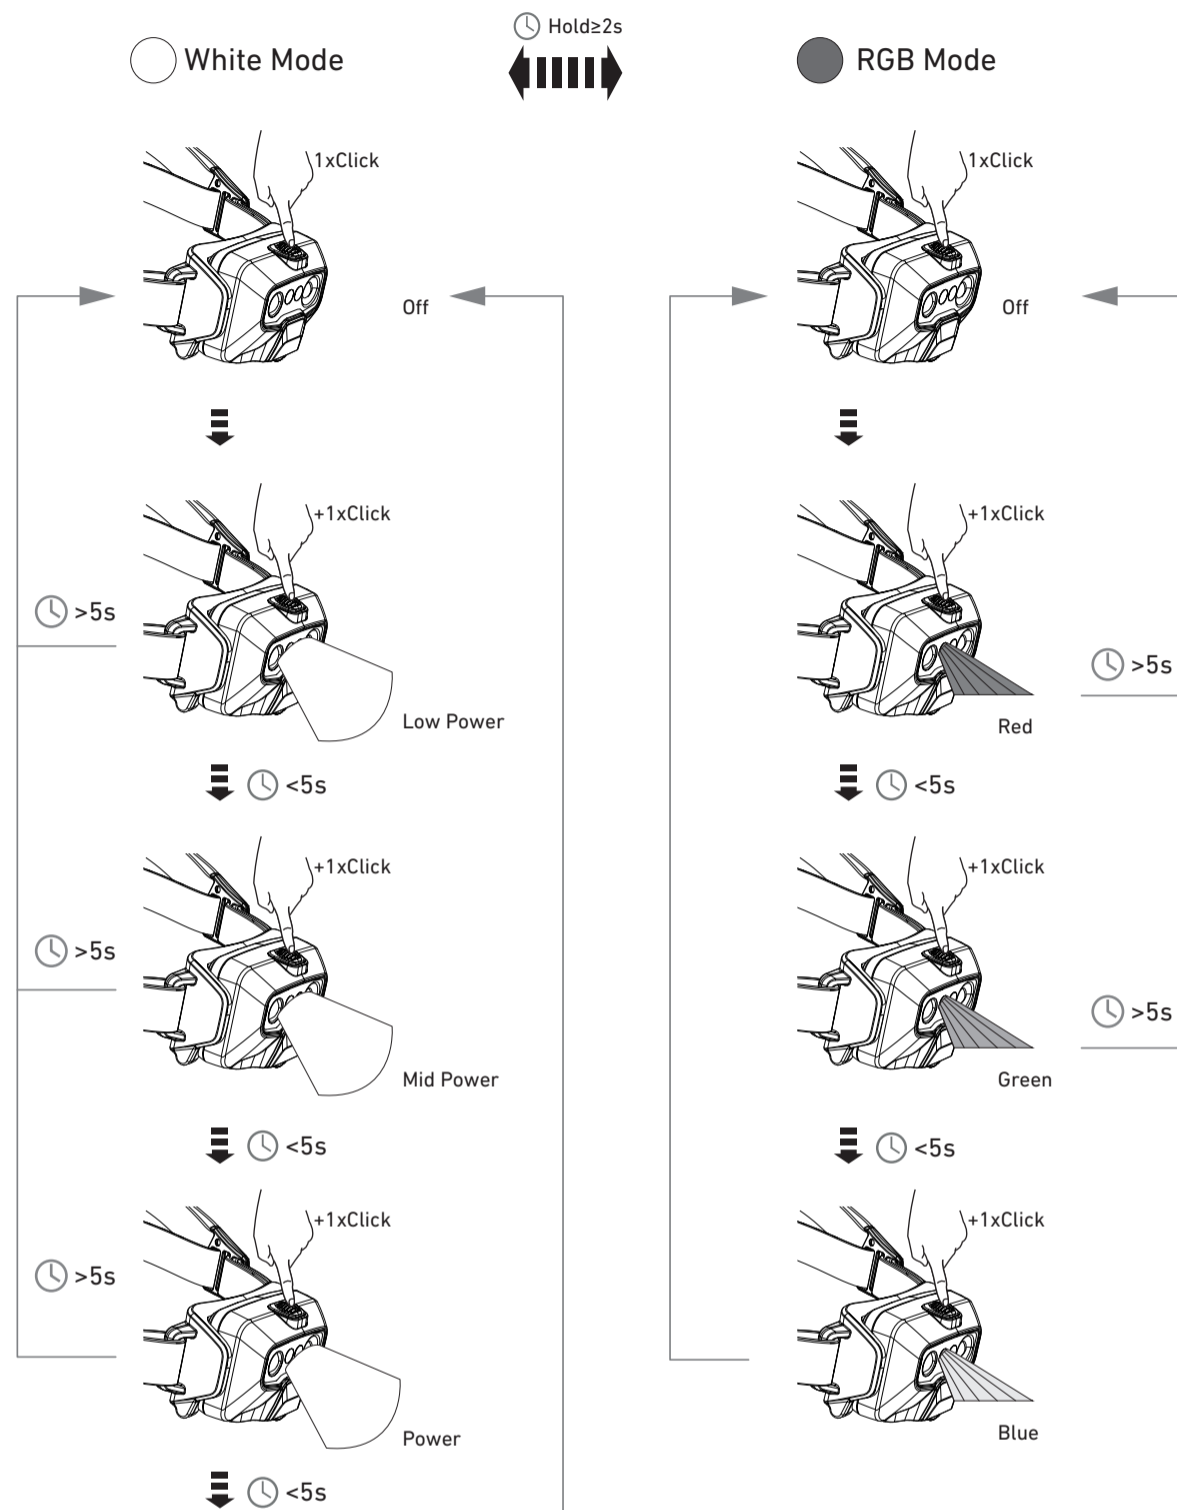

HF6R Signature