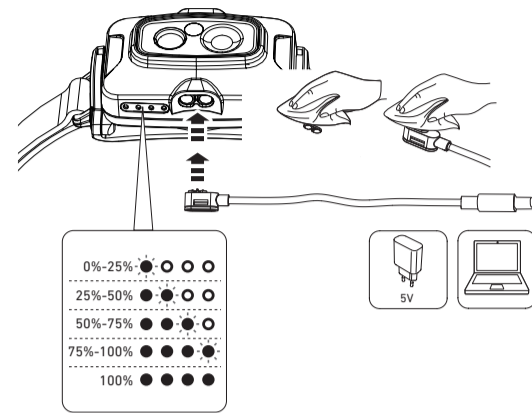

LEDLENSER HF4R

HF4R Core

HF4R Work

HF4R Signature

Magnetic Charge System

Battery Indicator

Low Battery Warning

Boost

Boost Overheat Warning

Transportation Lock

Tilt Mechanism

Connecting System Adapter

Helmet Adapter (HF4R Work)

Ledlenser GmbH & Co. KG
Kronenstrasse 5-7 • 42699 Solingen • Germany
Phone +49 212/5948-0 Fax +49 212/5948-200
info@ledlenser.com