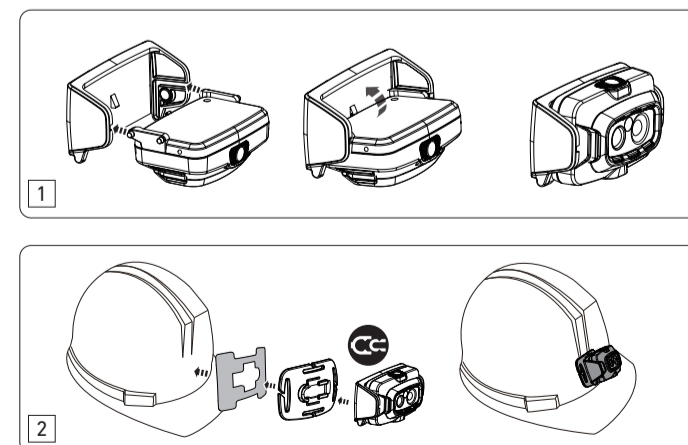

Boost Overheat Warning

Transportation Lock

Tilt Mechanism

Connecting System Adapter

Helmet Adapter (HF4R Work)

Ledlenser GmbH & Co. KG
Kronenstrasse 5-7 • 42699 Solingen • Germany
Phone +49 212/5948-0 Fax +49 212/5948-200
info@ledlenser.com