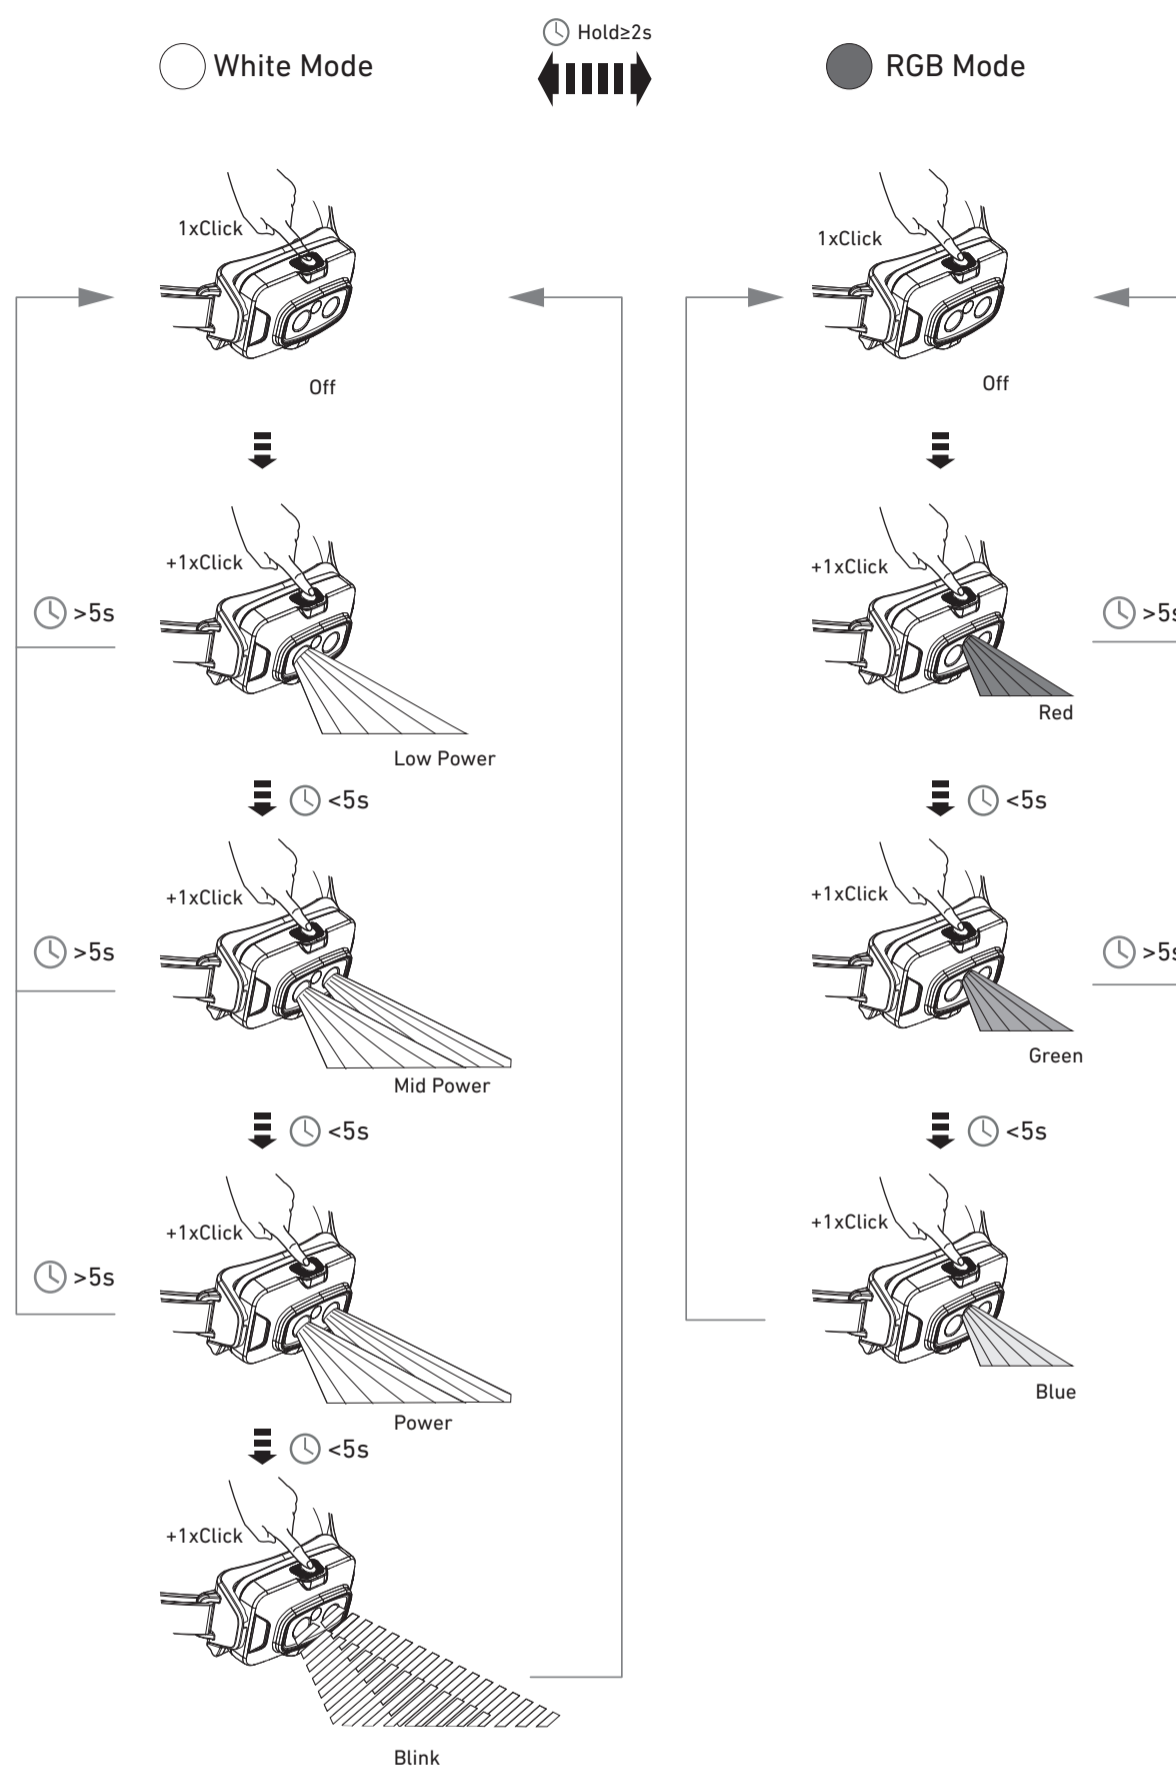

HF4R Signature