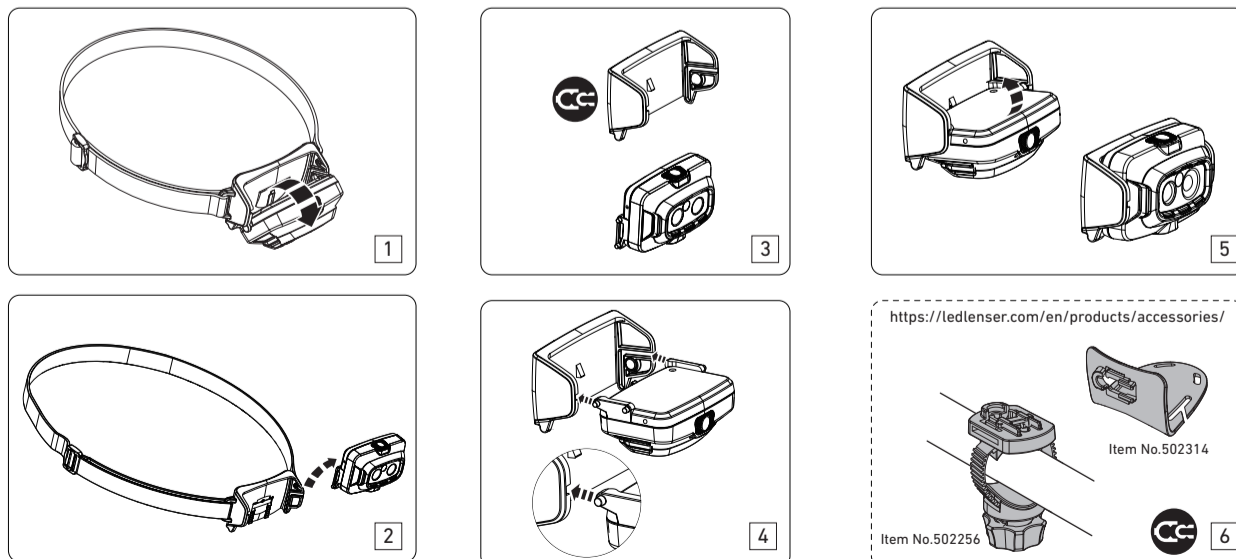

Boost Overheat Warning

Transportation Lock

Tilt Mechanism

Connecting System Adapter

Helmet Adapter (HF4R Work)

Ledlenser GmbH & Co. KG
Kronenstrasse 5-7 • 42699 Solingen • Germany
Phone +49 212/5948-0 Fax +49 212/5948-200
info@ledlenser.com