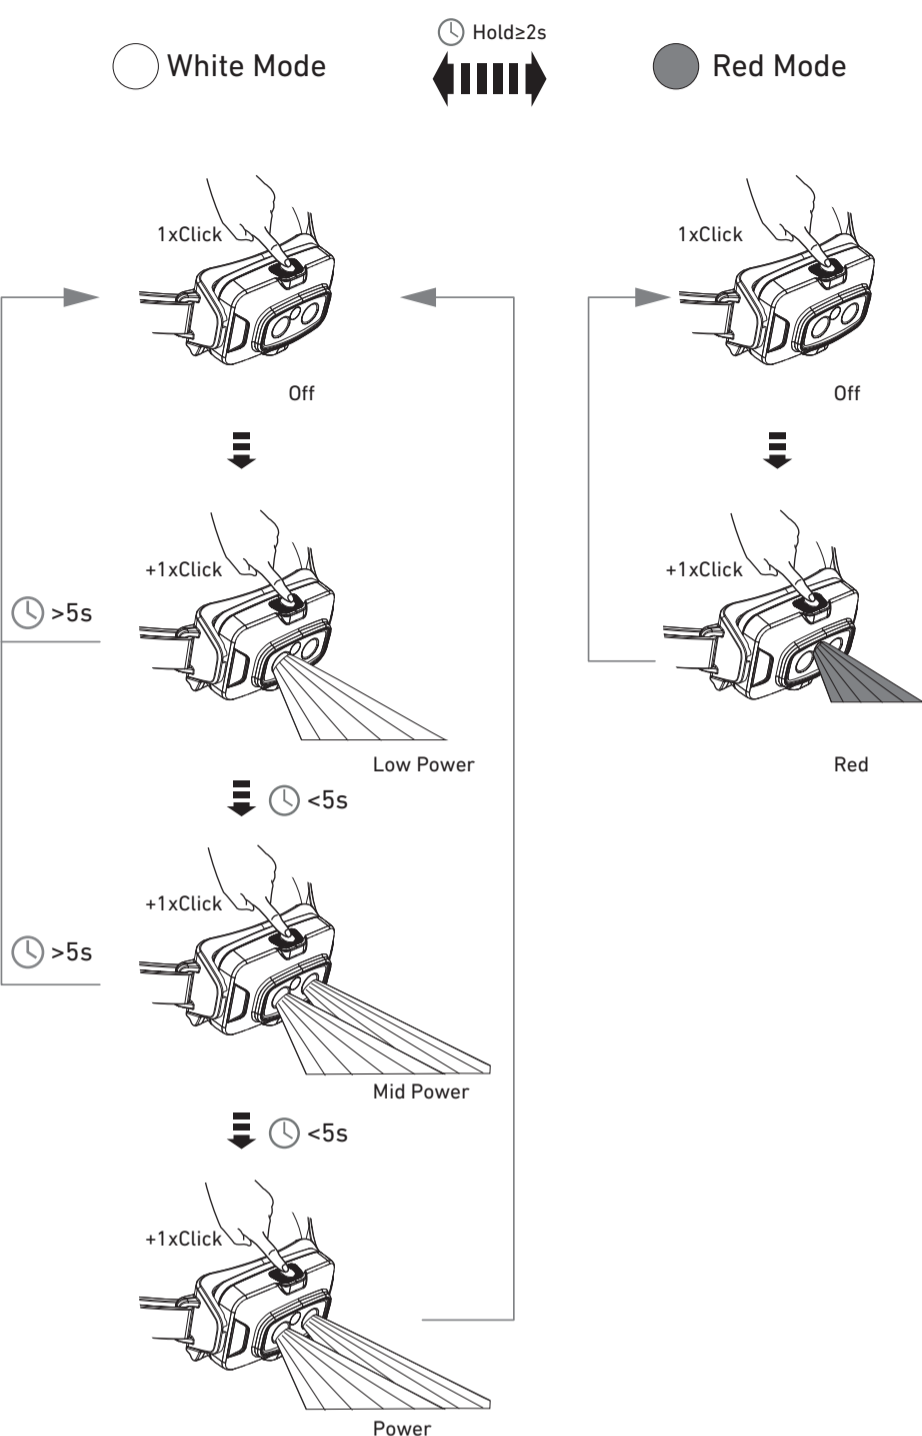

HF4R Core/HF4R Work