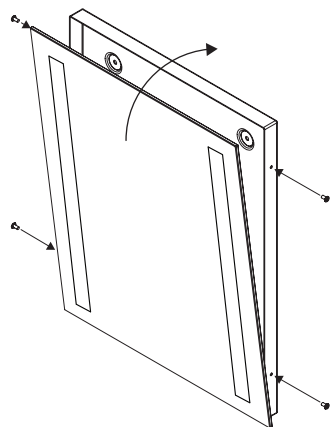

4

5

Diffused Slimline LED Mirror with Shaver Socket

700x500

6

7

Operation
Opération
Delovanje

Caution: To avoid interference, the sensor must be placed a minimum of 150mm away from any object/surface