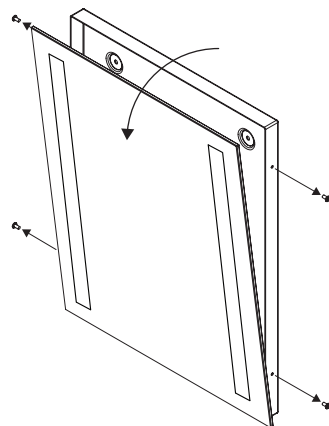

Diffused Slimline LED Mirror with Shaver Socket

700x500

Included / Inclus / Vključeno

1

2

A

B

3

4

5