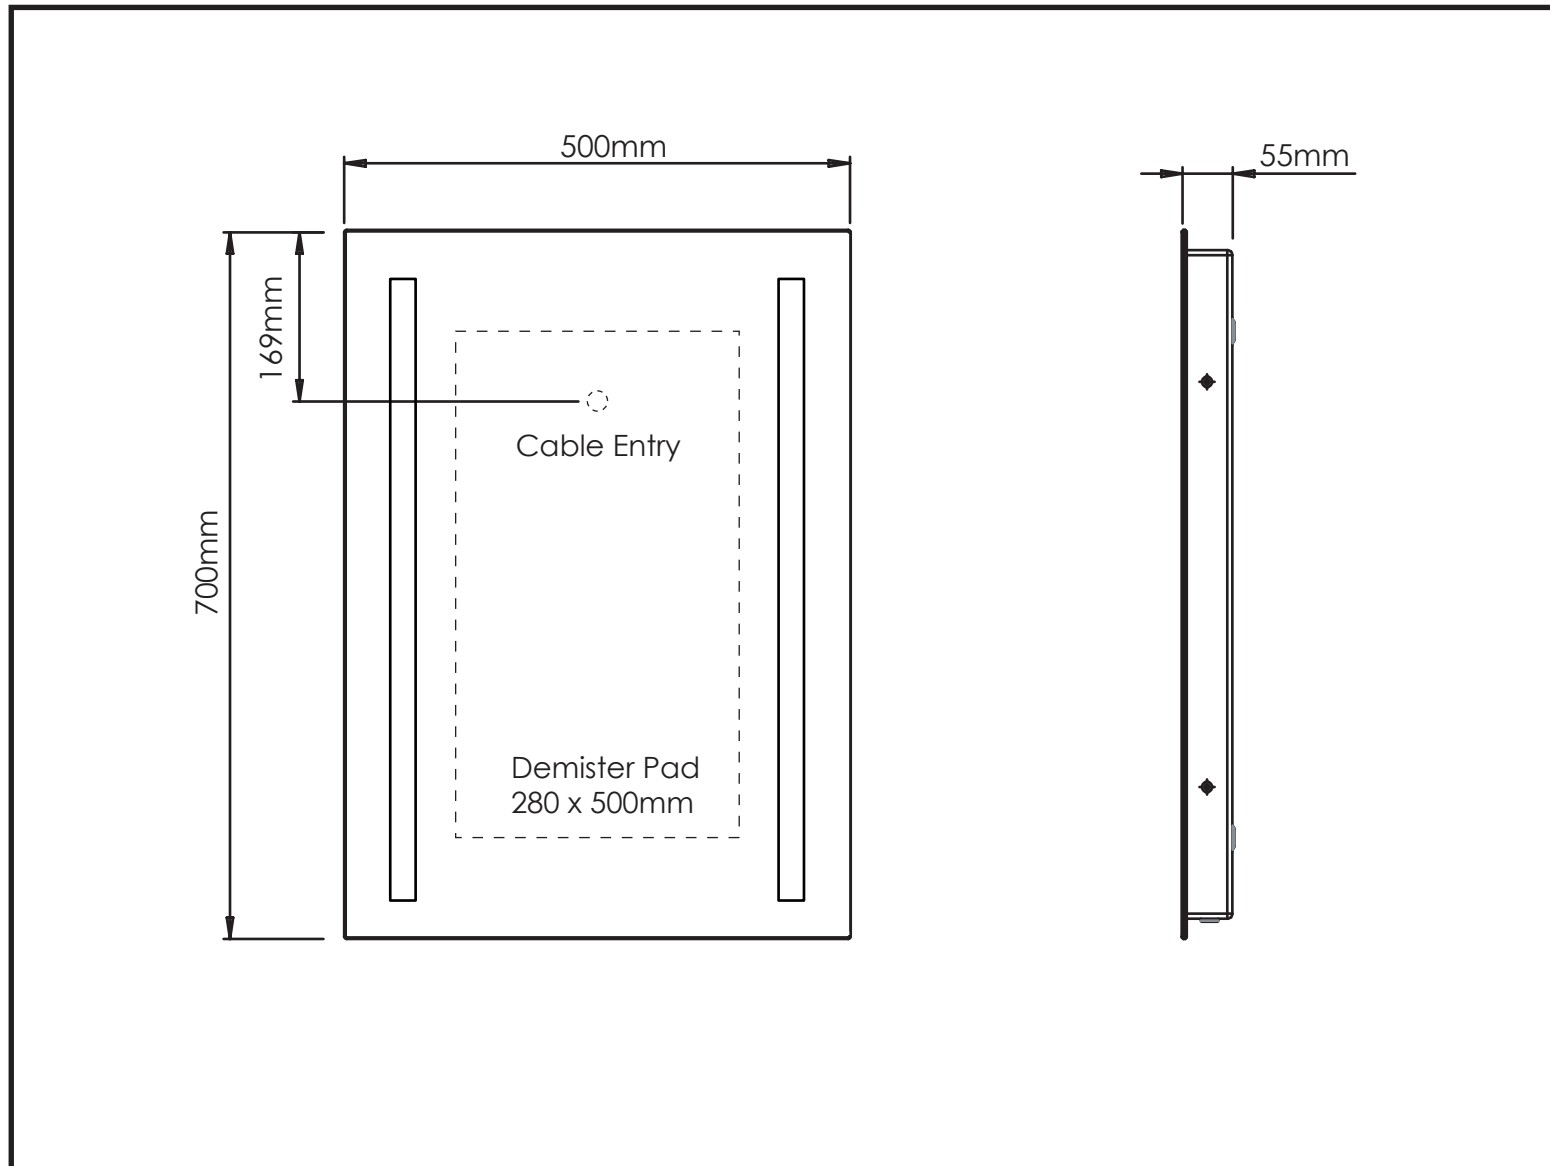

4

5

Diffused Slimline LED Mirror with Shaver Socket

700x500

6

7

Operation
Opération
Delovanje

Caution: To avoid interference, the sensor must be placed a minimum of 150mm away from any object/surface

Diffused Slimline LED Mirror with Shaver Socket

700x500

Product Wattage Produit en Watts Moč izdelka Produktleistung Potenza del prodotto	31W
---	------------

IP Rating Classement IP IP zaščita IP-Bewertung Valutazione IP	IP44
--	-------------