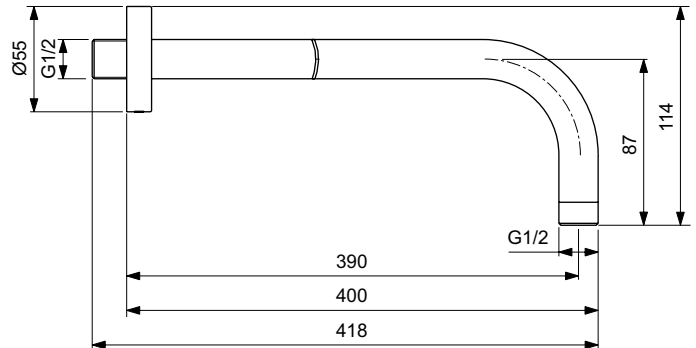

Ideal Standard

Shower arms

Idealrain

Article-No.: B9445RO

Wall connection 400 mm

Wall connections for shower head with metal escutcheon.

Colour: RO - Rose

More product details:

Type:	Shower arms
Mounting:	Wall connection
Style:	Contemporary
Net Weight (kg):	0,72
Material:	PVD coated brass
Height (mm):	109
Width (mm):	55
Length (mm):	420
Shape:	Rounded / curved