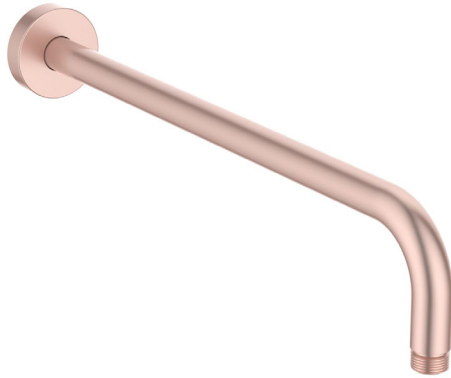

Ideal Standard

Shower arms

Idealrain

Article-No.: B9445RO

Wall connection 400 mm

Wall connections for shower head with metal escutcheon.

Colour: RO - Rose

More product details:

Type:	Shower arms
Mounting:	Wall connection
Style:	Contemporary
Net Weight (kg):	0,72
Material:	PVD coated brass
Height (mm):	109
Width (mm):	55
Length (mm):	420
Shape:	Rounded / curved