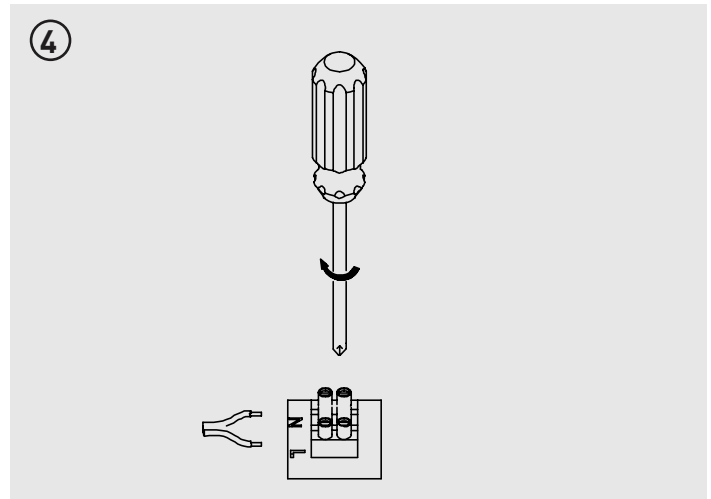

EXTERIOR DECORATIVE LED COACH LANTERN

This Luminaire contains a light source of Class <E>

Tech Help Line

UK - **0330 0249 279**
 Non UK - **+44 (0)1952 238 100**
 Supplied by LUCECO
 Stafford Park 1, Telford, Shropshire,
 England, TF3 3BD