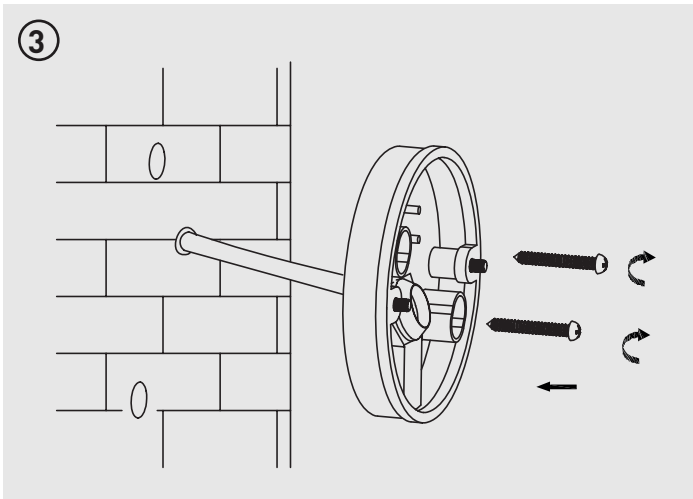

EXTERIOR DECORATIVE LED COACH LANTERN

This Luminaire contains a light source of Class <E>

Tech Help Line

UK - **0330 0249 279**
 Non UK - **+44 (0)1952 238 100**
 Supplied by LUCECO
 Stafford Park 1, Telford, Shropshire,
 England, TF3 3BD