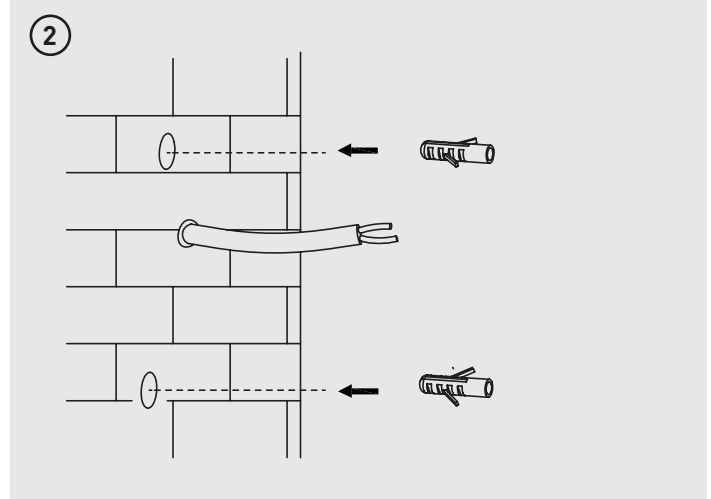

EXTERIOR DECORATIVE LED COACH LANTERN

This Luminaire contains a light source of Class <E>

Tech Help Line

UK - **0330 0249 279**
 Non UK - **+44 (0)1952 238 100**
 Supplied by LUCECO
 Stafford Park 1, Telford, Shropshire,
 England, TF3 3BD