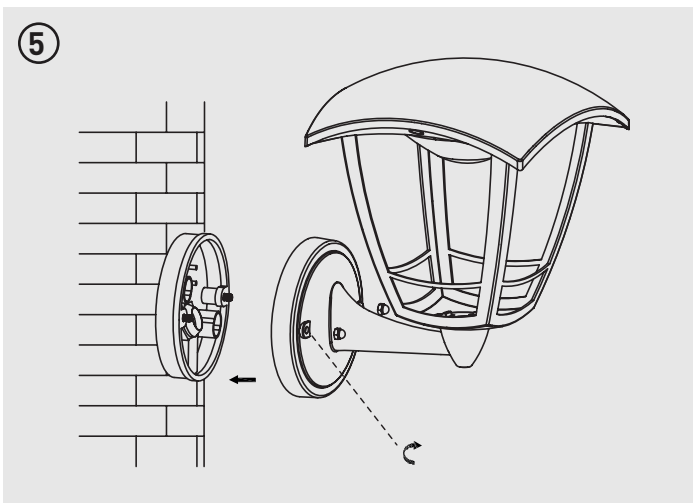

EXTERIOR DECORATIVE LED COACH LANTERN

This Luminaire contains a light source of Class <E>

Tech Help Line

UK - **0330 0249 279**
 Non UK - **+44 (0)1952 238 100**
 Supplied by LUCECO
 Stafford Park 1, Telford, Shropshire,
 England, TF3 3BD