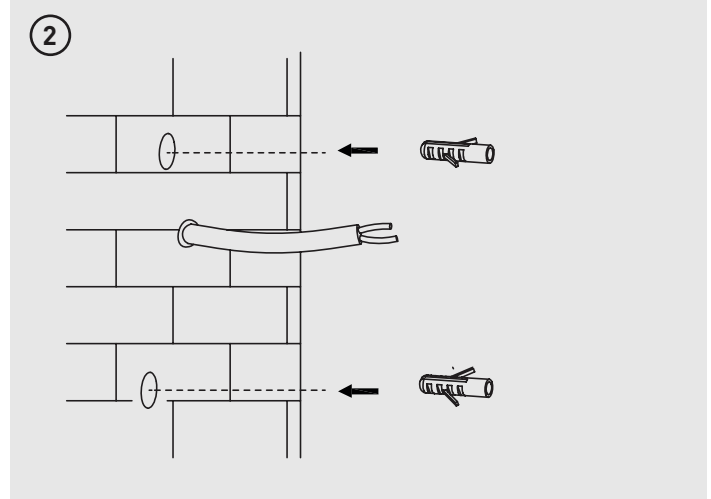

## EXTERIOR DECORATIVE LED COACH LANTERN

This Luminaire contains a light source of Class <E>

Tech Help Line

UK - 0330 0249 279

Non UK - +44 (0)1952 238 100

Supplied by LUCECO

Stafford Park 1, Telford, Shropshire,  
England, TF3 3BD