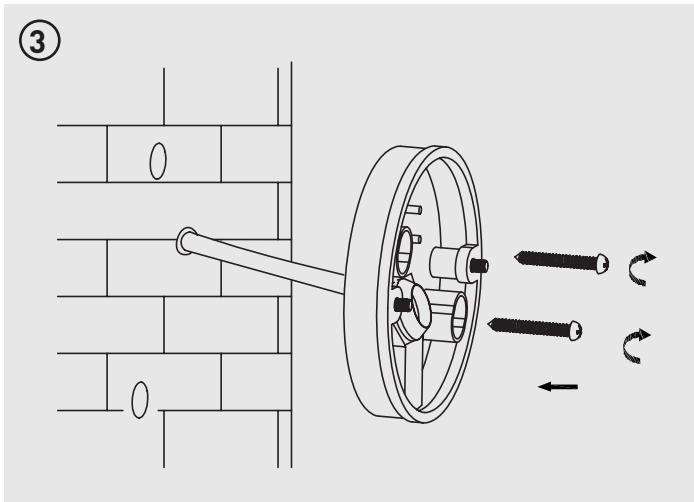

## EXTERIOR DECORATIVE LED COACH LANTERN

This Luminaire contains a light source of Class <E>

Tech Help Line

UK - 0330 0249 279

Non UK - +44 (0)1952 238 100

Supplied by LUCECO

Stafford Park 1, Telford, Shropshire,  
England, TF3 3BD