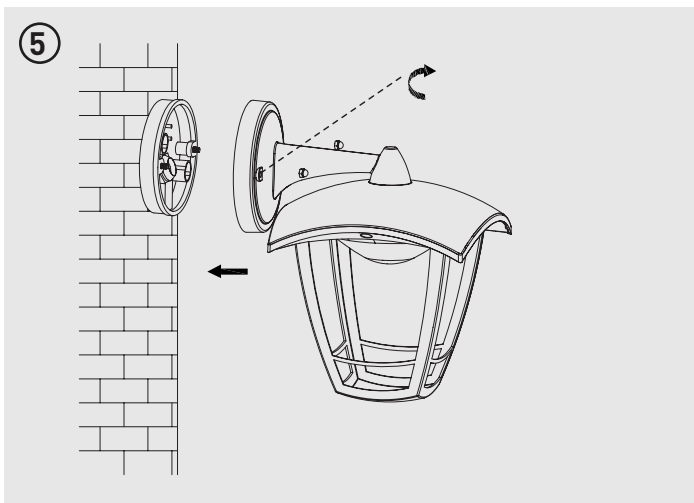

## EXTERIOR DECORATIVE LED COACH LANTERN

This Luminaire contains a light source of Class <E>

Tech Help Line

UK - 0330 0249 279

Non UK - +44 (0)1952 238 100

Supplied by LUCECO

Stafford Park 1, Telford, Shropshire,  
England, TF3 3BD