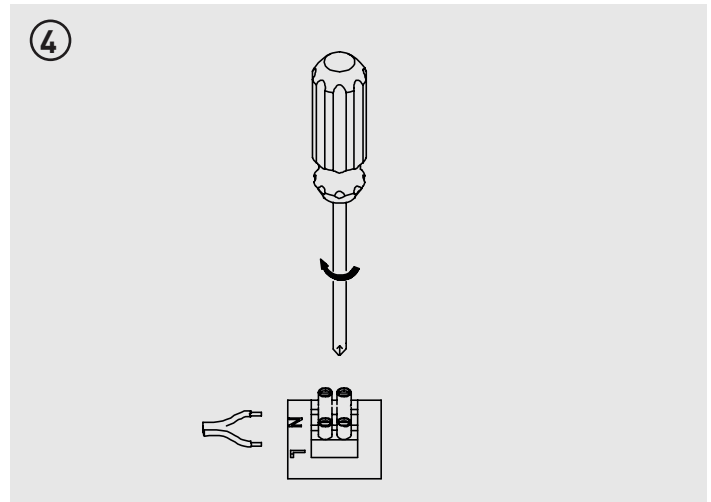

## EXTERIOR DECORATIVE LED COACH LANTERN

This Luminaire contains a light source of Class <E>

Tech Help Line

UK - 0330 0249 279

Non UK - +44 (0)1952 238 100

Supplied by LUCECO

Stafford Park 1, Telford, Shropshire,  
England, TF3 3BD