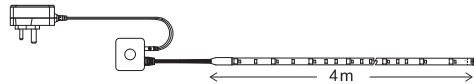

# WIZ

**WIZ RGBW LED strip  
kit 4m Type-G**  
**9290032449**  
**3241 659 75781**

**9290032449**

[wizconnected.com](https://wizconnected.com)

© 2022 Signify Holding

  — [01] x 1  — [02] x 1  — [03] x 1  — [04] x 1	<p>1</p> 
<p>2</p> 	<p>3</p> 
<p>4</p> 	<p>5</p> 
 <p>Min 90°     Min R20mm</p> <p>LED</p>	