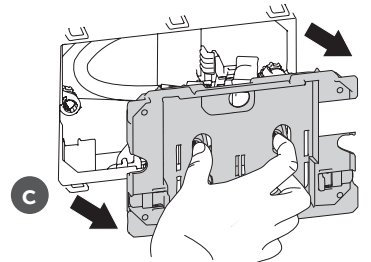

9 B

9 C

10

**i**

> 660

R029867

Pressure < 1 bar

Ideal Standard International NV  
 Corporate Village – Gent Building  
 Da Vincilaan 2  
 B1935 – Zaventem  
 Belgium