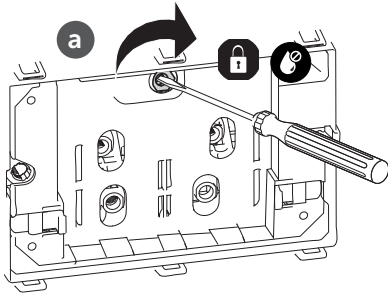

9 B

9 C

10

**i**

> 660

R029867

Pressure < 1 bar

Ideal Standard International NV  
 Corporate Village – Gent Building  
 Da Vincilaan 2  
 B1935 – Zaventem  
 Belgium