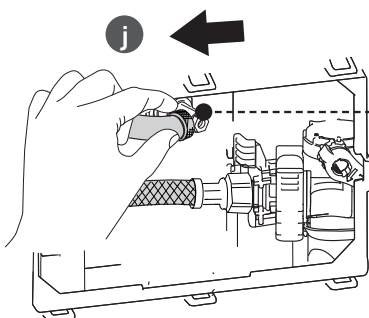

9 B

9 C

10

**i**

> 660

R029867

Pressure < 1 bar

Ideal Standard International NV  
 Corporate Village – Gent Building  
 Da Vincilaan 2  
 B1935 – Zaventem  
 Belgium