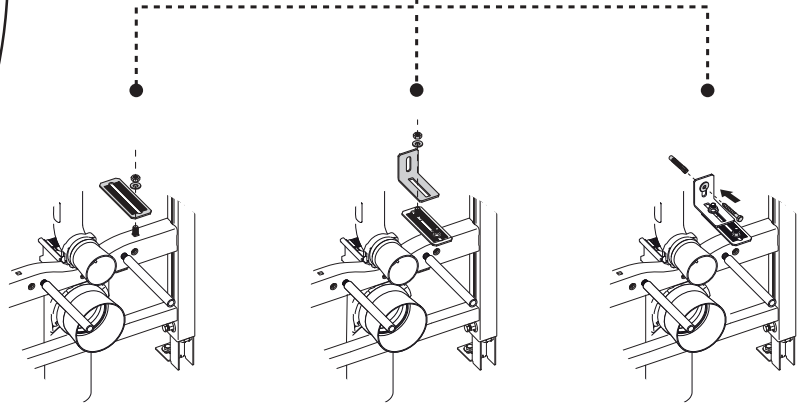

9 B

9 C

10

**i**

> 660

R029867

Pressure < 1 bar

Ideal Standard International NV  
 Corporate Village – Gent Building  
 Da Vincilaan 2  
 B1935 – Zaventem  
 Belgium