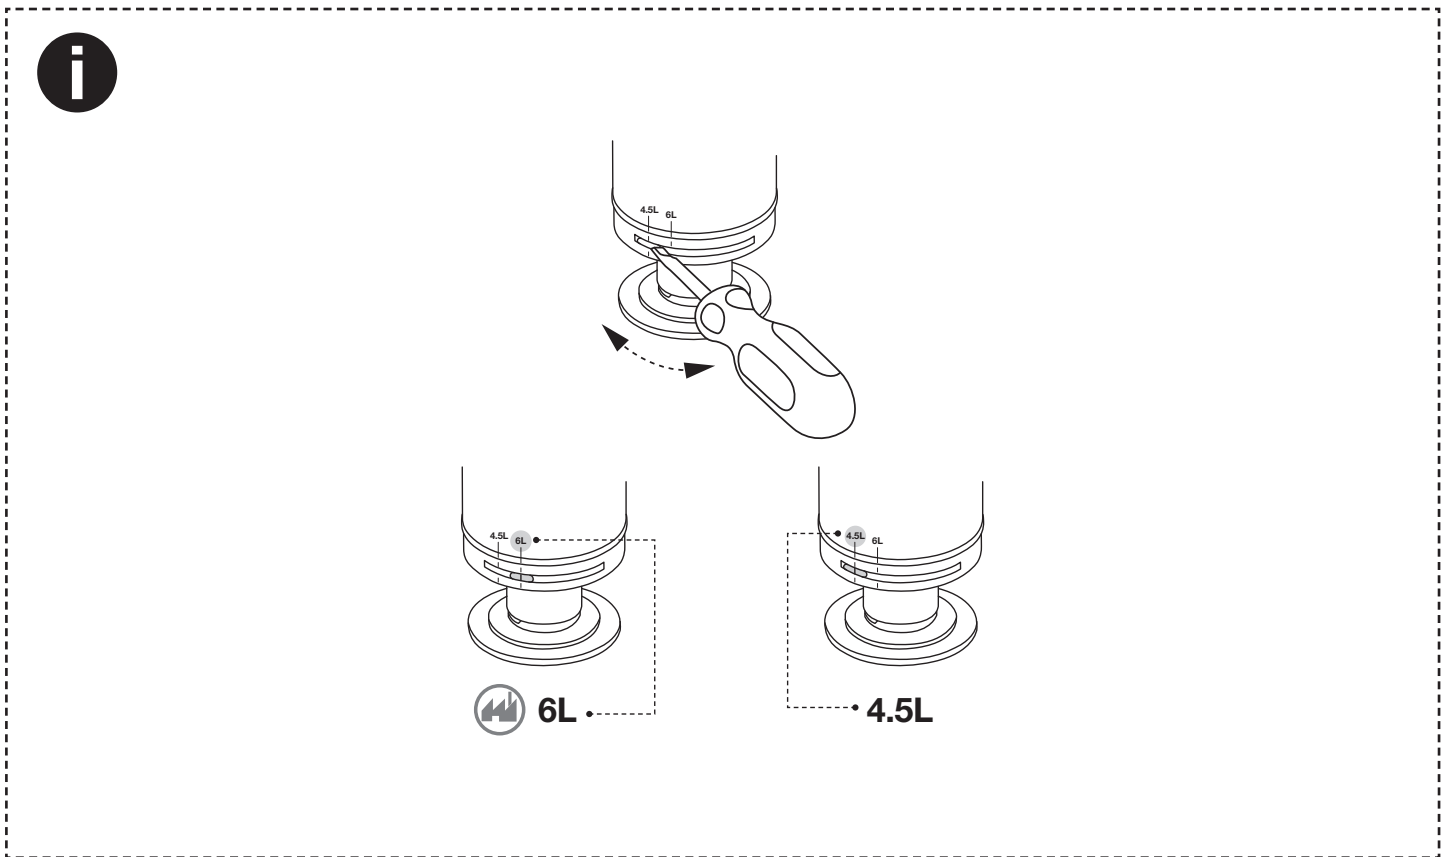

9 B

9 C

10

**i**

> 660

R029867

Pressure < 1 bar

Ideal Standard International NV  
 Corporate Village – Gent Building  
 Da Vincilaan 2  
 B1935 – Zaventem  
 Belgium