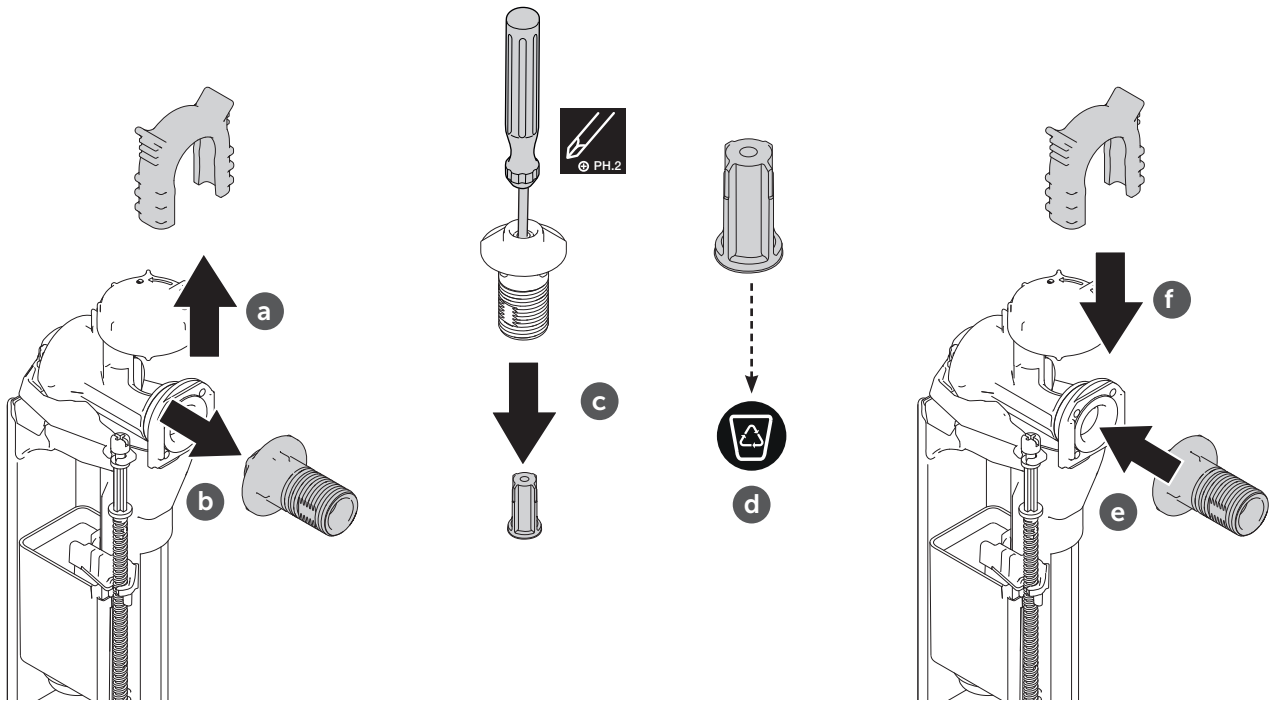

9 B

9 C

10

**i**

> 660

R029867

Pressure < 1 bar

Ideal Standard International NV  
 Corporate Village – Gent Building  
 Da Vincilaan 2  
 B1935 – Zaventem  
 Belgium