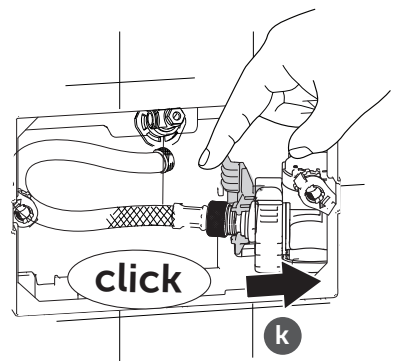

9 B

9 C

10

**i**

> 660

R029867

Pressure < 1 bar

Ideal Standard International NV  
 Corporate Village – Gent Building  
 Da Vincilaan 2  
 B1935 – Zaventem  
 Belgium