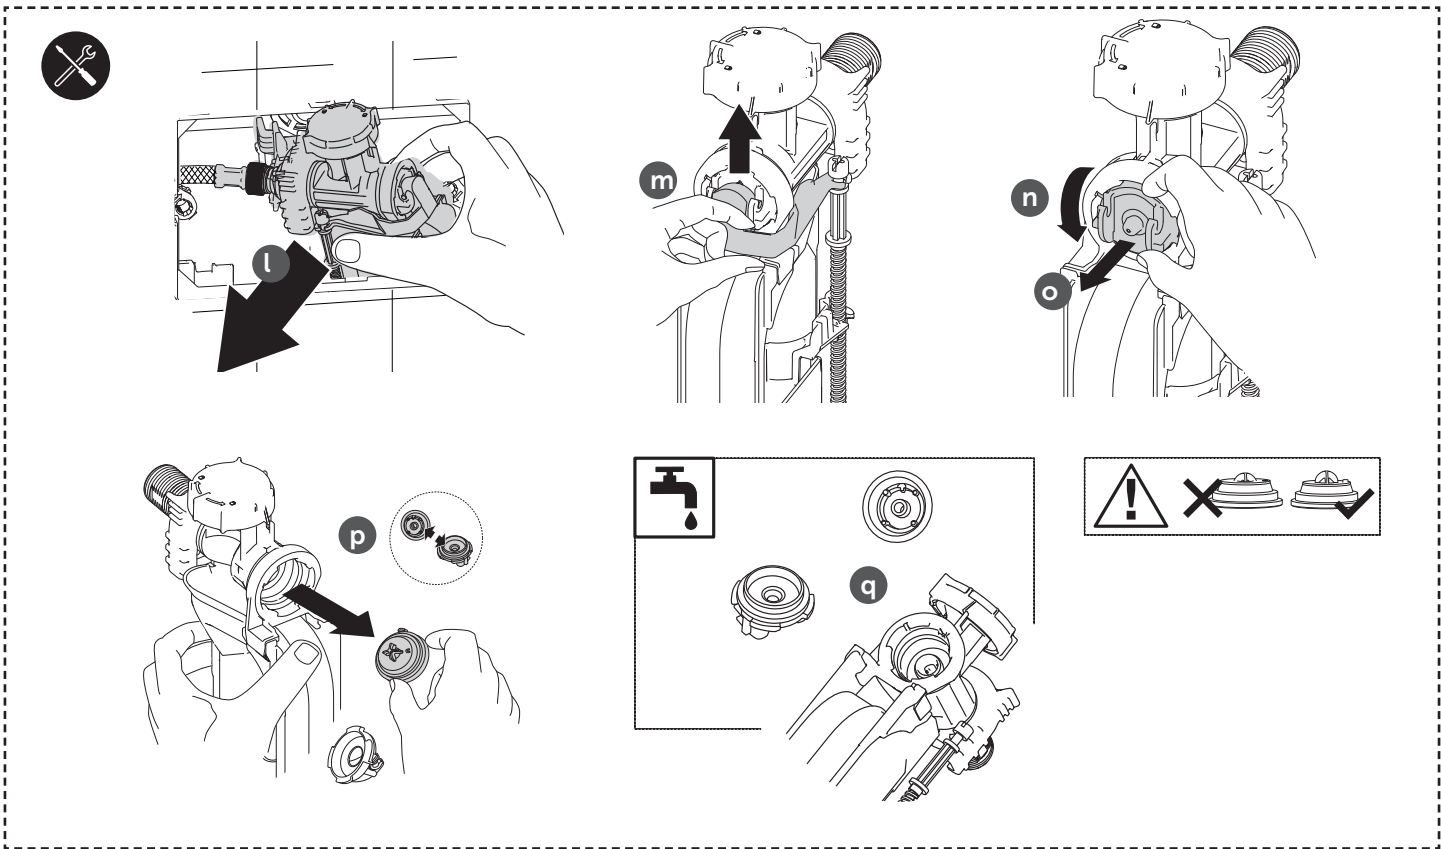

9 B

9 C

10

**i**

> 660

R029867

Pressure < 1 bar

Ideal Standard International NV  
 Corporate Village – Gent Building  
 Da Vincilaan 2  
 B1935 – Zaventem  
 Belgium