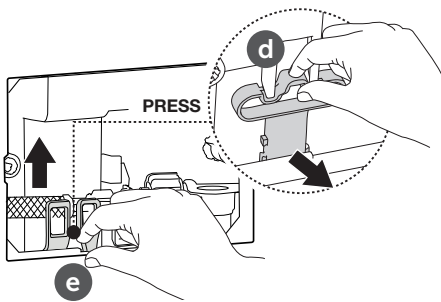

9 B

9 C

10

**i**

> 660

R029867

Pressure < 1 bar

Ideal Standard International NV  
 Corporate Village – Gent Building  
 Da Vincilaan 2  
 B1935 – Zaventem  
 Belgium