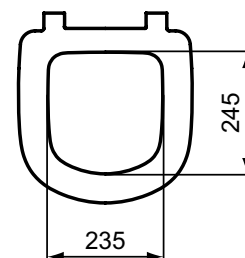

TOILET SEATS

Tempo

Article-No.: **T679801**

Seat&cover, metal hinges

Tempo Seat & cover for T328801 (short projection bowl), made of duroplast, with metal hinges.

Colour: 01 - White

Features: .Easy take-off

More product details:

Type:	Wrapover toilet seat
Style:	Contemporary
Net Weight (kg):	2,2
Material:	Duroplast
Designer:	Studio Levien
Height (mm):	40
Width (mm):	370
Depth (mm):	395
Hinge Mechanism:	Normal close
Shape:	Soft square
Fixing:	Top fixing hinges