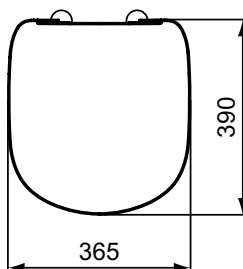

TOILET SEATS

Tempo

Article-No.: **T679801**

Seat&cover, metal hinges

Tempo Seat & cover for T328801 (short projection bowl), made of duroplast, with metal hinges.

Colour: 01 - White

Features: .Easy take-off

More product details:

Type:	Wrapover toilet seat
Style:	Contemporary
Net Weight (kg):	2,2
Material:	Duroplast
Designer:	Studio Levien
Height (mm):	40
Width (mm):	370
Depth (mm):	395
Hinge Mechanism:	Normal close
Shape:	Soft square
Fixing:	Top fixing hinges