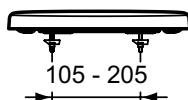

TOILET SEATS

Tempo

Article-No.: **T679801**

Seat&cover, metal hinges

Tempo Seat & cover for T328801 (short projection bowl), made of duroplast, with metal hinges.

Colour: 01 - White

Features: .Easy take-off

More product details:

Type:	Wrapover toilet seat
Style:	Contemporary
Net Weight (kg):	2,2
Material:	Duroplast
Designer:	Studio Levien
Height (mm):	40
Width (mm):	370
Depth (mm):	395
Hinge Mechanism:	Normal close
Shape:	Soft square
Fixing:	Top fixing hinges