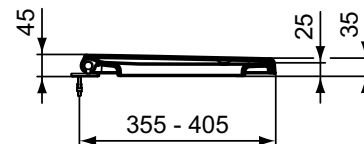

TOILET SEATS

Tempo

Article-No.: **T679801**

Seat&cover, metal hinges

Tempo Seat & cover for T328801 (short projection bowl), made of duroplast, with metal hinges.

Colour: 01 - White

Features: .Easy take-off

More product details:

Type:	Wrapover toilet seat
Style:	Contemporary
Net Weight (kg):	2,2
Material:	Duroplast
Designer:	Studio Levien
Height (mm):	40
Width (mm):	370
Depth (mm):	395
Hinge Mechanism:	Normal close
Shape:	Soft square
Fixing:	Top fixing hinges