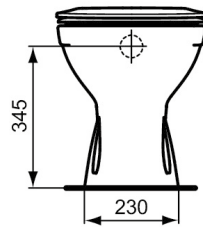

Ideal Standard

TOILET SEATS

Eurovit