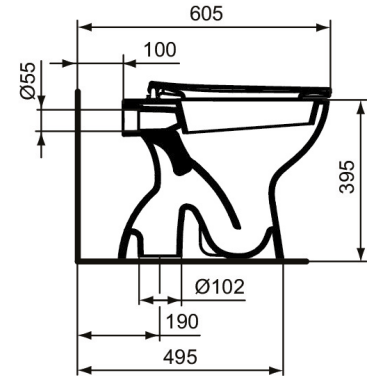

Ideal Standard

TOILET SEATS

Eurovit