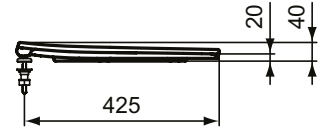

Ideal Standard

TOILET SEATS

Eurovit

Article-No.: **E131701**

Seat&cover

Seat&Cover with metal hinges, duroplast.

Colour: 01 - White

More product details:

Type:	Semi-Wrapover toilet seat
Style:	Contemporary
Net Weight (kg):	2,17
Material:	Duroplast
Height (mm):	40
Width (mm):	365
Depth (mm):	445
Hinge Mechanism:	Normal close
Shape:	Round
Fixing:	Bottom fixing hinges