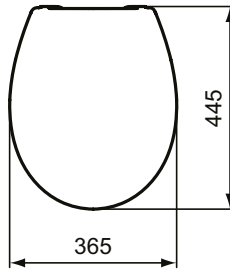

Ideal Standard

TOILET SEATS

Eurovit

Article-No.: **E131701**

Seat&cover

Seat&Cover with metal hinges, duroplast.

Colour: 01 - White

More product details:

Type:	Semi-Wrapover toilet seat
Style:	Contemporary
Net Weight (kg):	2,17
Material:	Duroplast
Height (mm):	40
Width (mm):	365
Depth (mm):	445
Hinge Mechanism:	Normal close
Shape:	Round
Fixing:	Bottom fixing hinges