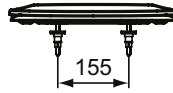

TOILET SEATS

Eurovit

Article-No.: **E131701**

Seat&cover

Seat&Cover with metal hinges, duroplast.

Colour: 01 - White

More product details:

Type:	Semi-Wrapover toilet seat
Style:	Contemporary
Net Weight (kg):	2,17
Material:	Duroplast
Height (mm):	40
Width (mm):	365
Depth (mm):	445
Hinge Mechanism:	Normal close
Shape:	Round
Fixing:	Bottom fixing hinges