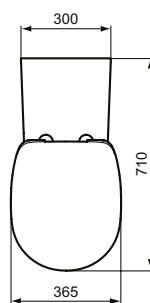

TOILET SEATS

Connect Freedom

Article-No.: **E822501**

Seat&cover for E819401

Seat & cover, normal close, take off hinges (for E819401).

Colour: 01 - White

Features: .Easy take-off

More product details:

Type:	Toilet seat
Style:	Contemporary
Net Weight (kg):	1,4
Material:	Duroplast
Designer:	Studio Levien
Height (mm):	45
Width (mm):	366
Depth (mm):	435
Hinge Mechanism:	Normal close