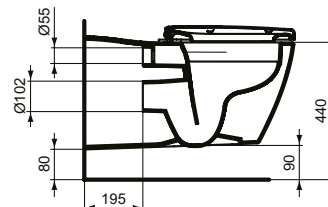

TOILET SEATS

Connect Freedom

Article-No.: **E822501**

Seat&cover for E819401

Seat & cover, normal close, take off hinges (for E819401).

Colour: 01 - White

Features: .Easy take-off

More product details:

Type:	Toilet seat
Style:	Contemporary
Net Weight (kg):	1,4
Material:	Duroplast
Designer:	Studio Levien
Height (mm):	45
Width (mm):	366
Depth (mm):	435
Hinge Mechanism:	Normal close