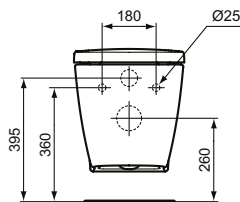

TOILET SEATS

Connect Freedom

Article-No.: **E822501**

Seat&cover for E819401

Seat & cover, normal close, take off hinges (for E819401).

Colour: 01 - White

Features: .Easy take-off

More product details:

Type:	Toilet seat
Style:	Contemporary
Net Weight (kg):	1,4
Material:	Duroplast
Designer:	Studio Levien
Height (mm):	45
Width (mm):	366
Depth (mm):	435
Hinge Mechanism:	Normal close