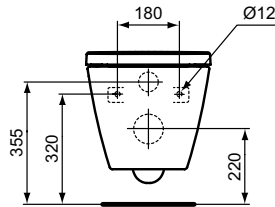

Ideal Standard

TOILET SEATS

ilifeS

Article-No.: T473701

Seat and cover, Soft Close&Easy Take Off

Seat and cover, duroplast, Soft Close, Easy Take-off.

Colour: 01 - White

More product details:

Type:	Wrapover toilet seat
Style:	Contemporary
Net Weight (kg):	1,8
Material:	Duroplast
Designer:	Palomba Serafini Associati
Height (mm):	40
Width (mm):	360
Depth (mm):	410
Hinge Mechanism:	Soft close