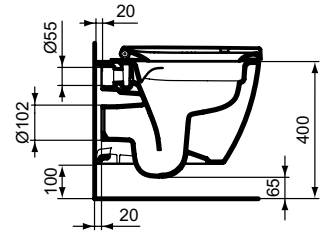

Ideal Standard

TOILET SEATS

ilifeS

Article-No.: T473701

Seat and cover, Soft Close&Easy Take Off

Seat and cover, duroplast, Soft Close, Easy Take-off.

Colour: 01 - White

More product details:

Type:	Wrapover toilet seat
Style:	Contemporary
Net Weight (kg):	1,8
Material:	Duroplast
Designer:	Palomba Serafini Associati
Height (mm):	40
Width (mm):	360
Depth (mm):	410
Hinge Mechanism:	Soft close