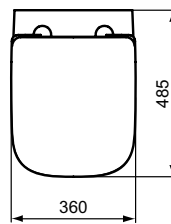

Ideal Standard

TOILET SEATS

ilifeS

Article-No.: T473701

Seat and cover, Soft Close&Easy Take Off

Seat and cover, duroplast, Soft Close, Easy Take-off.

Colour: 01 - White

More product details:

Type:	Wrapover toilet seat
Style:	Contemporary
Net Weight (kg):	1,8
Material:	Duroplast
Designer:	Palomba Serafini Associati
Height (mm):	40
Width (mm):	360
Depth (mm):	410
Hinge Mechanism:	Soft close