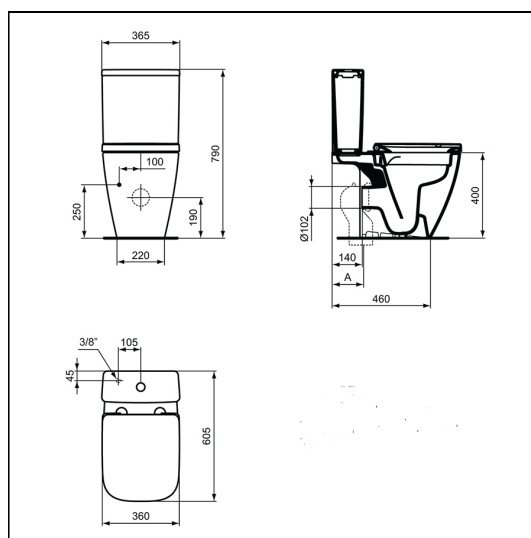

i.life S Compact Close Coupled WC Bowl

ILLUSTRATED

- T5198** i.life S compact close coupled wc bowl with horizontal outlet and rims+ technology
- E2492** i.life A & S close coupled compact cistern 4/2.6 litre dual flush valve bottom supply and internal overflow
- T4737** i.life A & S toilet seat and cover, compact, slow close

OPTIONS

- E2491** i.life A & S close coupled compact cistern 6/4 litre dual flush valve bottom supply and internal overflow
- T4736** i.life A & S toilet seat and cover, compact
- T5328** Ideal Standard i.life A & S toilet seat and cover, compact, slim
- T5329** Ideal Standard i.life A & S toilet seat and cover, compact, slim, slow close
- S4300** Panekta outlet connector to convert horizontal outlet wcs to S or turned P trap
- S4305** Panekta outlet connector to convert horizontal outlet wcs to P trap

ILLUSTRATED PRODUCT DETAILS

Weights

T4737 1.80 KG

Materials

T5198 Vitreous China
E2492 Vitreous China
T4737 Mixed Material

Finishes

T5198 White (01)
E2492 White (01)
T4737 White (01)

Capacity

E2492 4.0 litres

Designer

Palomba Serafini Associati

Standards

WC bowl to BS EN 997 and BS EN 33

Special Notes

WC screwed to floor using concealed brackets (supplied) and cistern screwed to wall.

FEATURES