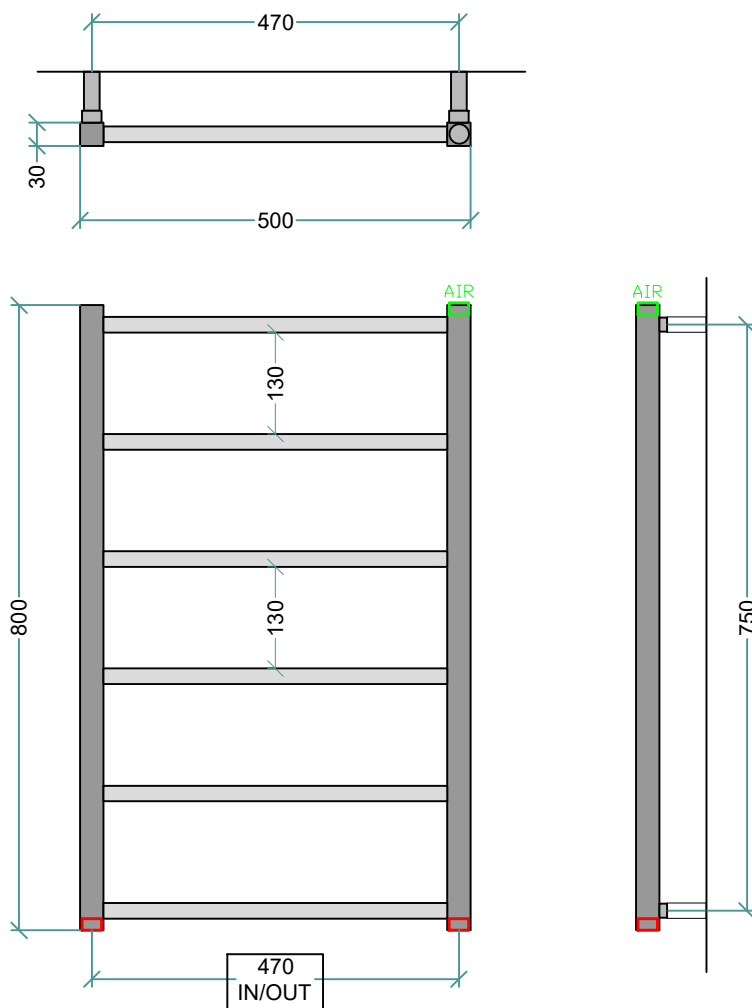

Diva Vertical Installation Guide

DIVA 800x500

Ref	Description	Illustration	Qty
1	Raw plugs		4
2	Mounting bracket		4
3	Connecting screw		4
4	Mounting screw		4

Tolerance Dim: +2 mm

1/2" BSP Connection.
 This radiator is to be used with a 15mm (1 / 2 inch) standard valve, from the in/out positions indicated on technical drawing.