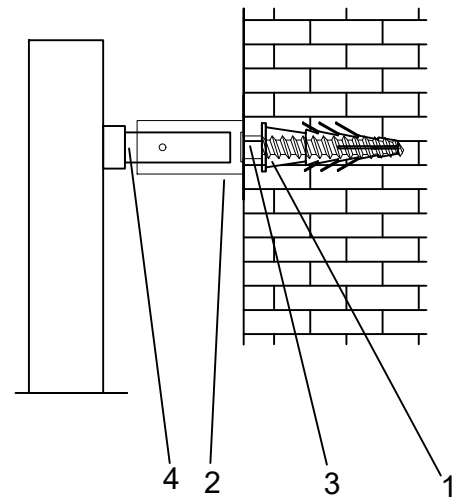

Diva Vertical Installation Guide

DIVA 800x500

Ref	Description	Illustration	Qty
1	Raw plugs		4
2	Mounting bracket		4
3	Connecting screw		4
4	Mounting screw		4

Tolerance Dim: +2 mm

1/2" BSP Connection.
 This radiator is to be used with a 15mm (1 / 2 inch) standard valve, from the in/out positions indicated on technical drawing.