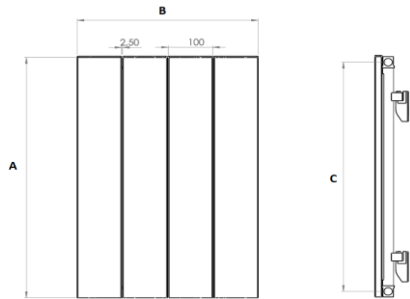

MODELL 002 - SINGLE - INSTALLATION GUIDE