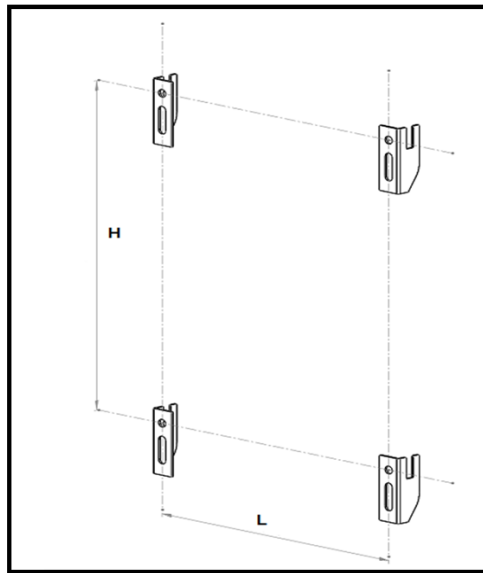

MODELL 002 - SINGLE - INSTALLATION GUIDE

DESCRIPTION	ILLUSTRATION
Fixing choose the appropriate fixing for the wall material if required	
PTFE tape	
Electric drill	
Masonry drill bit appropriate to the fixings	
Adjustable spanner	
Radiator valve hex key	
Flat head and philips head screw drivers	
1 lock shield valve and 1 gate or thermostatic valve	
Spirit level	
Measuring tape	

1-	SCREWS
2-	WASHERS
3-	CLIPS (BRACKETS)
4-	WALL ANCHORS
5-	WALL

LEFT CLIPS X 2		RIGHT CLIPS X 2	
AIR VENT x 1	END PLUG x 1	FIXING SCREWS x 4	WALL ANCHORS x 4
GASKETS x 4	WASHERS x 4	DIVERTOR	ALLEN KEY

NAMES	TUBE QTY	A	B	C	P-A	P-M	P-O	H	L
MODEL - 002 - SINGLE	3	1800	305	1.772	32	46	76	1600	183
MODEL - 002 - SINGLE	4	1800	407	1.772	32	46	76	1600	285
MODEL - 002 - SINGLE	5	1800	510	1.772	32	46	76	1600	183
MODEL - 002 - SINGLE	6	1800	612	1.772	32	46	76	1600	285
MODEL - 002 - SINGLE	3	1200	305	1.172	32	46	76	1000	183
MODEL - 002 - SINGLE	4	1200	407	1.172	32	46	76	1000	285
MODEL - 002 - SINGLE	5	1200	510	1.172	32	46	76	1000	183
MODEL - 002 - SINGLE	6	1200	612	1.172	32	46	76	1000	285
MODEL - 002 - SINGLE	4	600	407	572	32	46	76	400	285
MODEL - 002 - SINGLE	6	600	612	572	32	46	76	400	285
MODEL - 002 - SINGLE	8	600	817	572	32	46	76	400	490
MODEL - 002 - SINGLE	10	600	1022	572	32	46	76	400	695
MODEL - 002 - SINGLE	12	600	1227	572	32	46	76	400	900
MODEL - 002 - SINGLE	14	600	1432	572	32	46	76	400	1105