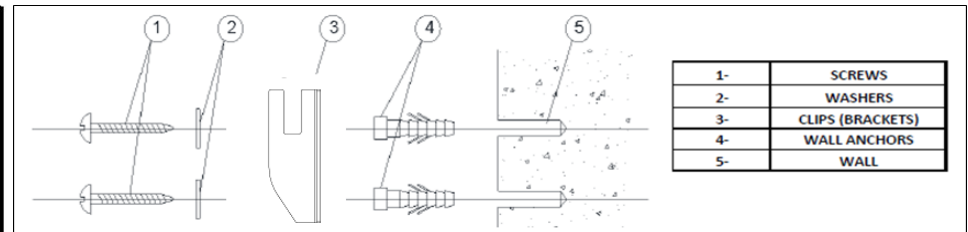

DESCRIPTION	ILLUSTRATION
Fixing choose the appropriate fixing for the wall material if required	
PTFE tape	
Electric drill	
Masonry drill bit appropriate to the fixings	
Adjustable spanner	
Radiator valve hex key	
Flat head and philips head screw drivers	
1 lock shield valve and 1 gate or thermostatic valve	
Spirit level	
Measuring tape	

1-	SCREWS
2-	WASHERS
3-	CLIPS (BRACKETS)
4-	WALL ANCHORS
5-	WALL

LEFT CLIPS X 2		RIGHT CLIPS X 2	
AIR VENT x 1	END PLUG x 1	FIXING SCREWS x 4	WALL ANCHORS x 4
GASKETS x 4	WASHERS x 4	DIVERTOR	ALLEN KEY