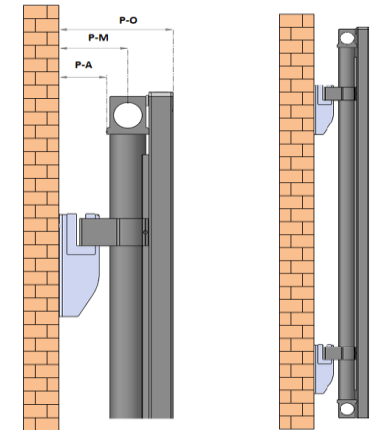

MODELL 002 - SINGLE - INSTALLATION GUIDE

DESCRIPTION	ILLUSTRATION
Fixing choose the appropriate fixing for the wall material if required	
PTFE tape	
Electric drill	
Masonry drill bit appropriate to the fixings	
Adjustable spanner	
Radiator valve hex key	
Flat head and philips head screw drivers	
1 lock shield valve and 1 gate or thermostatic valve	
Spirit level	
Measuring tape	

1-	SCREWS
2-	WASHERS
3-	CLIPS (BRACKETS)
4-	WALL ANCHORS
5-	WALL

LEFT CLIPS X 2		RIGHT CLIPS X 2	
AIR VENT x 1	END PLUG x 1	FIXING SCREWS x 4	WALL ANCHORS x 4
GASKETS x 4	WASHERS x 4	DIVERTOR	ALLEN KEY

NAMES	TUBE QTY	A	B	C	P-A	P-M	P-O	H	L
MODEL - 002 - SINGLE	3	1800	305	1.772	32	46	76	1600	183
MODEL - 002 - SINGLE	4	1800	407	1.772	32	46	76	1600	285
MODEL - 002 - SINGLE	5	1800	510	1.772	32	46	76	1600	183
MODEL - 002 - SINGLE	6	1800	612	1.772	32	46	76	1600	285
MODEL - 002 - SINGLE	3	1200	305	1.172	32	46	76	1000	183
MODEL - 002 - SINGLE	4	1200	407	1.172	32	46	76	1000	285
MODEL - 002 - SINGLE	5	1200	510	1.172	32	46	76	1000	183
MODEL - 002 - SINGLE	6	1200	612	1.172	32	46	76	1000	285
MODEL - 002 - SINGLE	4	600	407	572	32	46	76	400	285
MODEL - 002 - SINGLE	6	600	612	572	32	46	76	400	285
MODEL - 002 - SINGLE	8	600	817	572	32	46	76	400	490
MODEL - 002 - SINGLE	10	600	1022	572	32	46	76	400	695
MODEL - 002 - SINGLE	12	600	1227	572	32	46	76	400	900
MODEL - 002 - SINGLE	14	600	1432	572	32	46	76	400	1105