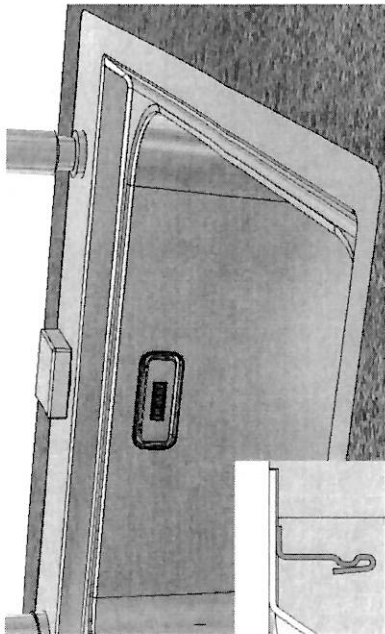

INSTRUCTION MANUAL

Flächenbündig
 flush-fit
 montage affleuré
 incasso a filo

FRANKE

KITCHEN
 SYSTEMS