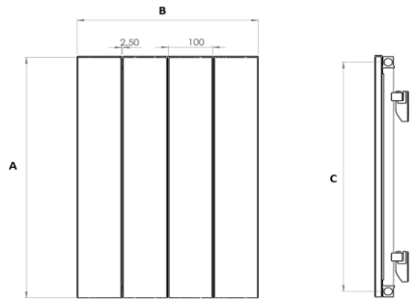

MODELL 004 - SINGLE - INSTALLATION GUIDE