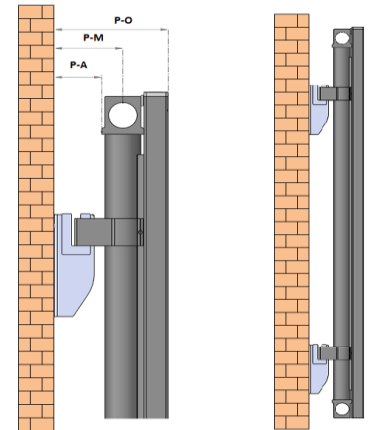

LEFT CLIPS X 2		RIGHT CLIEPS X 2	
AIR VENT x 1	END PLUG x 1	FIXING SCREWS x 4	WALL ANCHORS x 4
GASKETS x 4	WASHERS x 4	DIVERTOR	ALLEN KEY