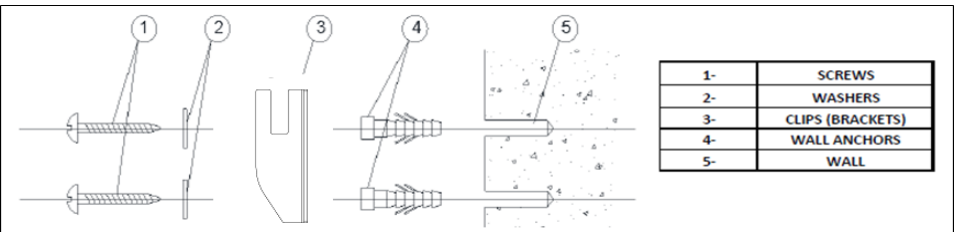

DESCRIPTION	ILLUSTRATION
Fixing choose the appropriate fixing for the wall material if required	
PTFE tape	
Electric drill	
Masonry drill bit appropriate to the fixings	
Adjustable spanner	
Radiator valve hex key	
Flat head and philips head screw drivers	
1 lock shield valve and 1 gate or thermostatic valve	
Spirit level	
Measuring tape