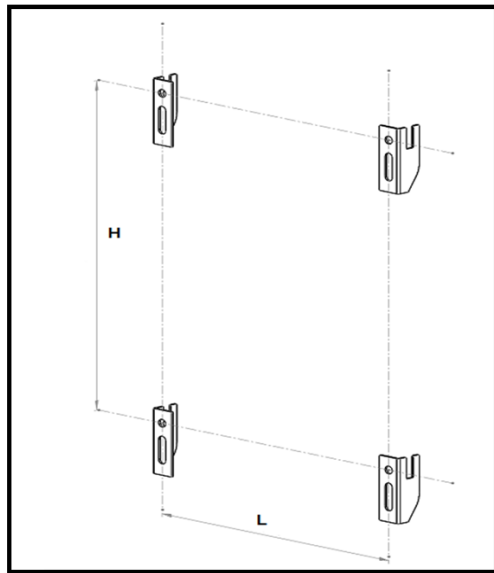

LEFT CLIPS X 2		RIGHT CLIEPS X 2	
AIR VENT x 1	END PLUG x 1	FIXING SCREWS x 4	WALL ANCHORS x 4
GASKETS x 4	WASHERS x 4	DIVERTOR	ALLEN KEY