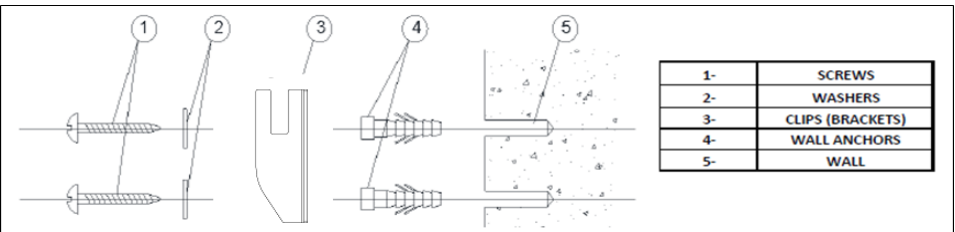

DESCRIPTION	ILLUSTRATION
Fixings choose the appropriate fixing for the wall material if required	
PTFE tape	
Electric drill	
Masonry drill bit appropriate to the fixings	
Adjustable spanner	
Radiator valve hex key	
Flat head and philips head screw drivers	
1 lock shield valve and 1 gate or thermostatic valve	
Spirit level	
Measuring tape