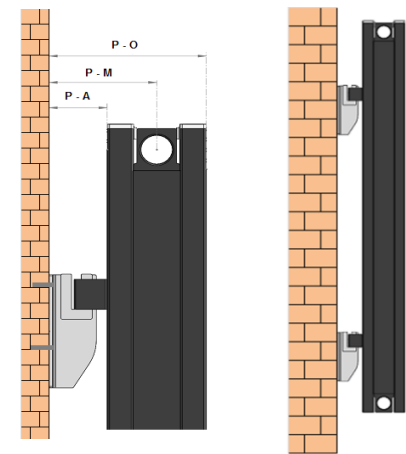

LEFT CLIPS X 2		RIGHT CLIPS X 2	
AIR VENT x 1	END PLUG x 1	FIXING SCREWS x 4	WALL ANCHORS x 4
GASKETS x 4	WASHERS x 4	DIVERTOR	ALLEN KEY