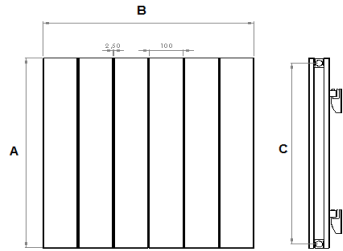

MODELL 004 - DOUBLE - INSTALLATION GUIDE