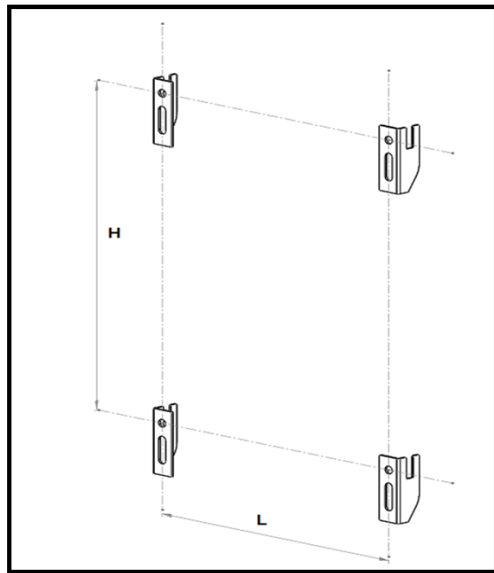

LEFT CLIPS X 2		RIGHT CLIPS X 2	
AIR VENT x 1	END PLUG x 1	FIXING SCREWS x 4	WALL ANCHORS x 4
GASKETS x 4	WASHERS x 4	DIVERTOR	ALLEN KEY