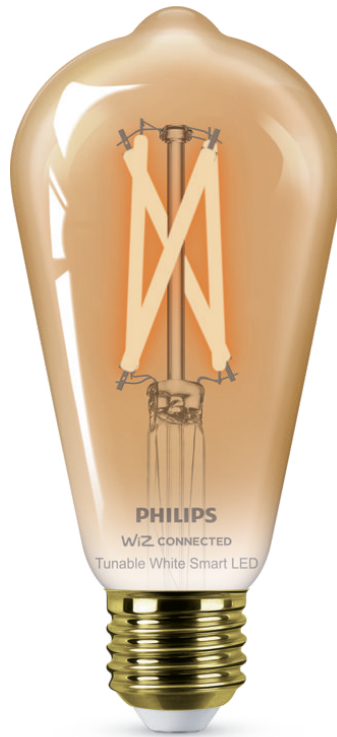

PHILIPS

Filament Bulb amber
7W (Eq.50W) ST64 E27

Smart LED

Tunable white

Glass

Easy plug and play

Control with the WiZ app or
your voice

8719514372269

Choose from warm or cool white light

The Edison-style shape and warm to cool white light and amber coating of this Philips Smart LED Filament bulb give you a vintage look in any room. This bulb is WiZ-connected. Use with your existing Wi-Fi to control with the WiZ app or your voice.