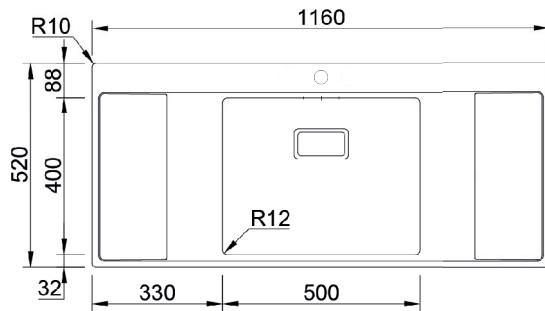

Discover perfect symmetry with the Xeron B50 sink. With a single bowl in the center and a double drainer, this solution excels in elegance and sophistication, without losing functionality.

FINISHINGS:

● Brushed

Technical Details

What you need to know

External Measure **1160x520mm**

Bowls Measure **500x400mm**

Depth **200mm**

Package **Individual Box**

Cabinet Size **600mm**

Cutout Sizes