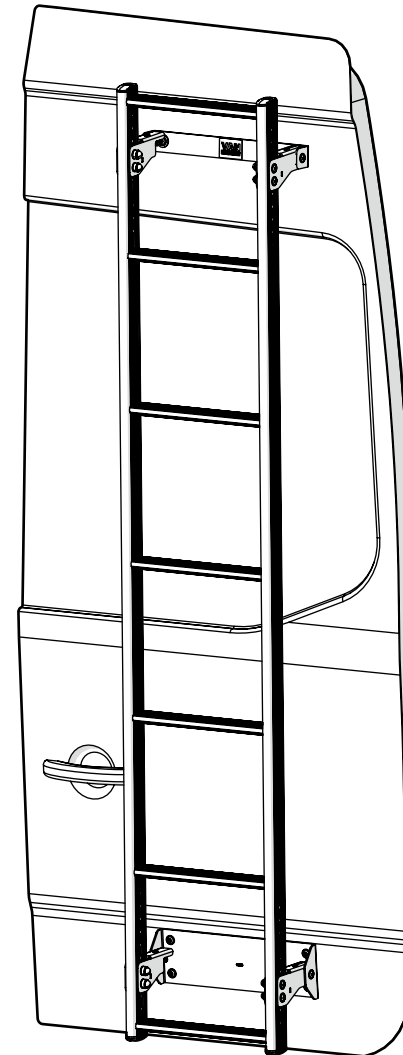

IN8418

ULTI Ladder

**! THIS INSTRUCTION COVERS THE FOLLOWING MODELS
CHECK YOU ARE FITTING THE CORRECT MODEL BEFORE PROCEEDING**

VGL7-07

Mercedes Sprinter: 2006 on
Volkswagen Crafter: 2006-2017
H2- Twin Rear Doors

**? Customercare@van-guard.co.uk
UK +44 (0) 1392 368 351**