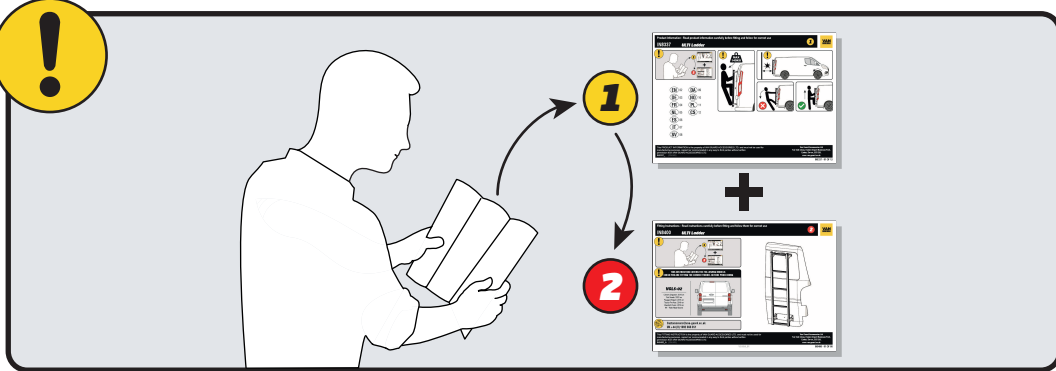

IN8418

ULTI Ladder

**! THIS INSTRUCTION COVERS THE FOLLOWING MODELS
CHECK YOU ARE FITTING THE CORRECT MODEL BEFORE PROCEEDING**

VGL7-07

Mercedes Sprinter: 2006 on
Volkswagen Crafter: 2006-2017
H2- Twin Rear Doors