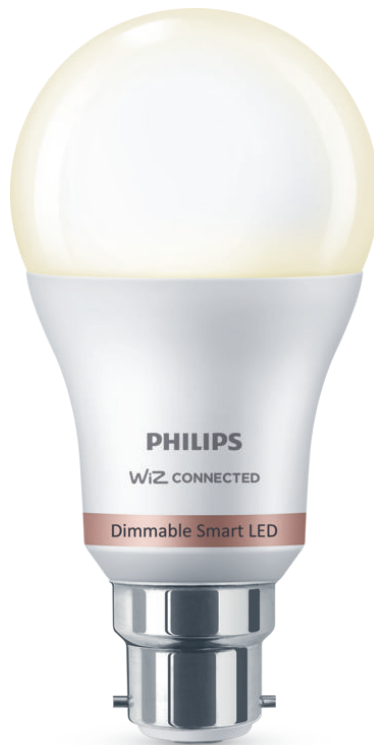

PHILIPS

Bulb 8W (Eq.60W)
A60 B22

Smart LED

Warm white

Plastic

Easy plug and play

Control with the WiZ app or
your voice

8719514372580

Get cosy warm white light

Bring warm white light to your B22 fittings with the Philips Smart LED dimmable white smart bulb. This bulb is WiZ-connected. Use with your existing Wi-Fi to control with the WiZ app or your voice.