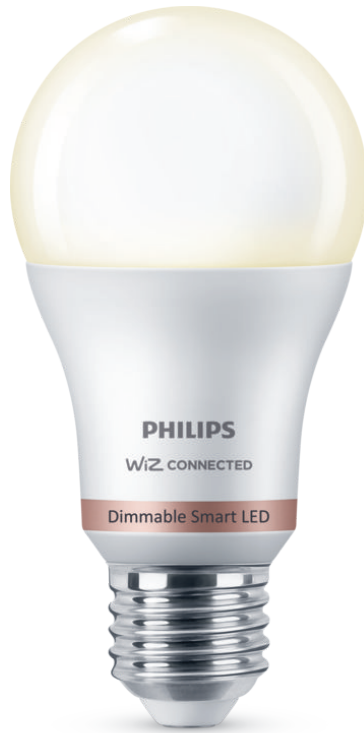

PHILIPS

Bulb 8W (Eq.60W)
A60 E27

Smart LED

Warm white

Plastic

Easy plug and play

Control with the WiZ app or
your voice

8719514372566

Get cosy warm white light

Bring warm white light to your E27 fittings with the Philips Smart LED dimmable white smart bulb. This bulb is WiZ-connected. Use with your existing Wi-Fi to control with the WiZ app or your voice.