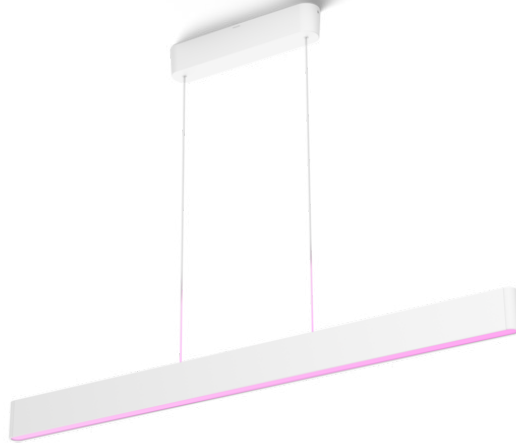

Easy smart lighting

The Ensis pendant's slim design and up-and-down lights make it easy to combine functional and ambient light. Works as a standalone light or as part of your smart lighting system with the Hue Bridge.

Specifications

Design and finishing

- Colour: white
- Material: aluminium

Miscellaneous

- Especially designed for: Home office and Study
- Style: Modern
- Type: Suspension light
- EyeComfort: No

Product dimensions and weight