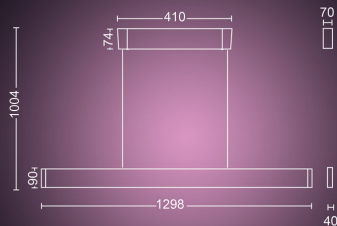

PHILIPS

Ensis pendant light

Hue White and Colour
Ambiance

Integrated LED

Bluetooth control via app

Control with app or voice*

Add Hue Bridge to unlock more

40903/31/P9