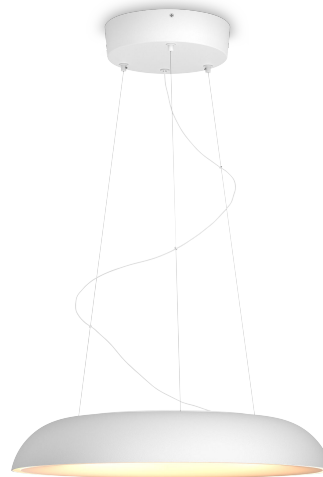

PHILIPS

Amaze suspension
light

Hue White Ambiance

Integrated LED

Bluetooth control via app

Includes dimmer switch

Add Hue Bridge to unlock more

8719514341098

Easy smart lighting

The Philips Hue White Ambiance Amaze pendant in white features a unique design that blends into any kitchen or dining room. Get natural warm-to-cool white light and built-in light recipes with Bluetooth or the included Hue dimmer switch. Unlock more smart lighting features with a Hue Bridge. Place the fixture horizontally over your mirror or install two vertically on either side for ultimate ambience.

Miscellaneous

- Especially designed for: Kitchen
- Style: Contemporary
- Type: Suspension light

Product dimensions and weight

- Height maximum: 150 cm
- Height minimum: 13.1 cm
- Length: 43.4 cm
- Net weight: 2.870 kg
- Width: 43.4 cm