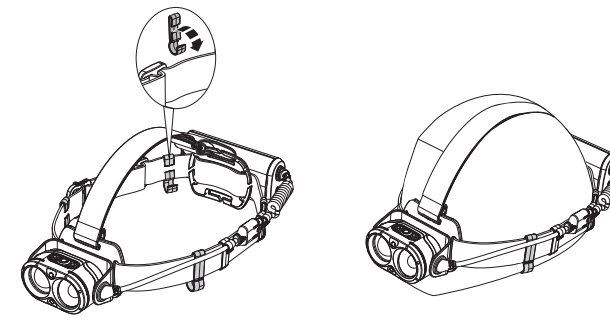

H19R Core

H19R Signature

Operation

Battery Replacement

Transportation Lock

Red Mode

App Mode

Battery Indicator

Backup Mode

Lamp Head Rotation

Magnetic Charging System

Extension Cable (H19R Signature)

Helmet Fixing Clips (H19R Signature)

GoPro Mount (H19R Signature)

Tripod Mount (H19R Signature)

Helmet Connecting System (H19R Signature)