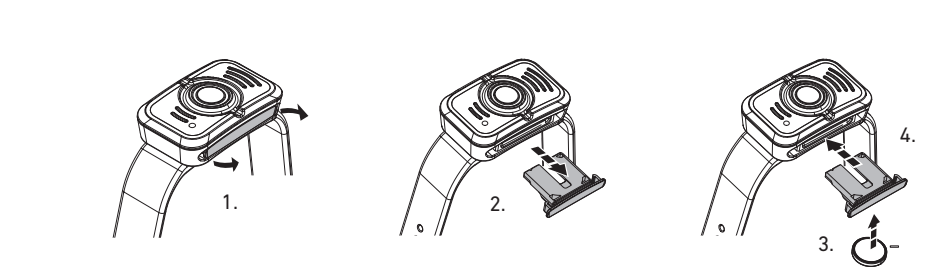

Backup Mode

Lamp Head Rotation

Magnetic Charging System

Extension Cable (H19R Signature)

Helmet Fixing Clips (H19R Signature)

GoPro Mount (H19R Signature)

Tripod Mount (H19R Signature)

Helmet Connecting System (H19R Signature)

Universal Mounting Bracket (H19R Signature)

Recycling

Remote Control (H19R Signature)

Further Information

Battery Indicator (Remote Control)

Battery Replacement (Remote Control)

Ledlenser GmbH & Co. KG  
Kronenstr. 5-7 • 42699 Solingen • Germany  
Phone +49 212/5948-0 Fax +49 212/5948-200  
info@ledlenser.com