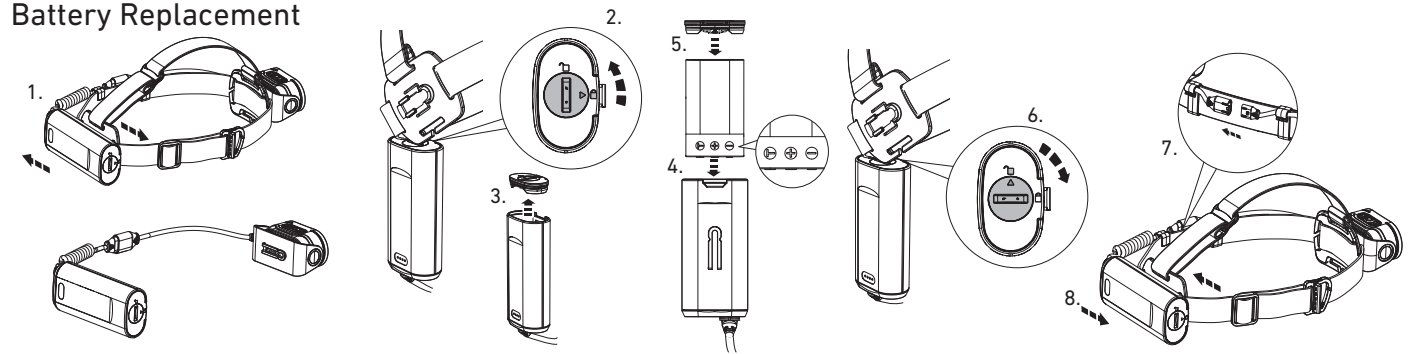

H19R Core

H19R Signature

Operation

Battery Replacement

Transportation Lock

Red Mode

App Mode

Battery Indicator

Backup Mode

Lamp Head Rotation

Magnetic Charging System

Extension Cable (H19R Signature)

Helmet Fixing Clips (H19R Signature)

GoPro Mount (H19R Signature)

Tripod Mount (H19R Signature)

Helmet Connecting System (H19R Signature)