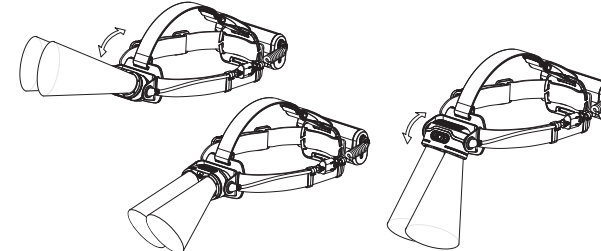

H19R Core

H19R Signature

Operation

Battery Replacement

Transportation Lock

Red Mode

App Mode

Battery Indicator

Backup Mode

Lamp Head Rotation

Magnetic Charging System

Extension Cable (H19R Signature)

Helmet Fixing Clips (H19R Signature)

GoPro Mount (H19R Signature)

Tripod Mount (H19R Signature)

Helmet Connecting System (H19R Signature)