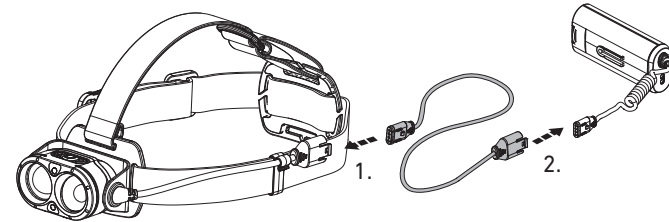

H19R Core

H19R Signature

Operation

Battery Replacement

Transportation Lock

Red Mode

App Mode

Battery Indicator

Backup Mode

Lamp Head Rotation

Magnetic Charging System

Extension Cable (H19R Signature)

Helmet Fixing Clips (H19R Signature)

GoPro Mount (H19R Signature)

Tripod Mount (H19R Signature)

Helmet Connecting System (H19R Signature)