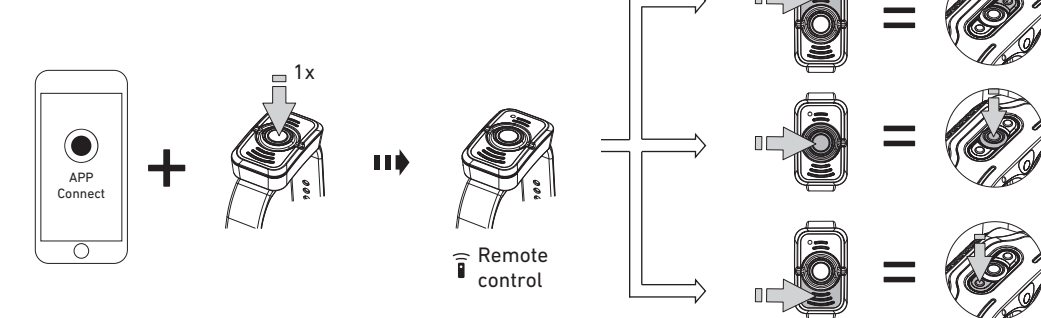

Remote Control (H19R Signature)