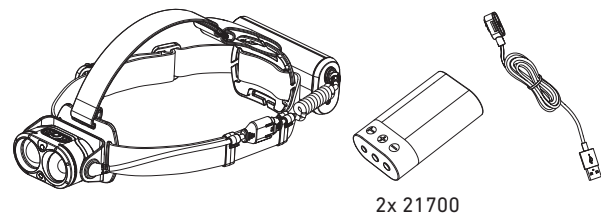

H19R Core

H19R Signature

Operation

Battery Replacement

Transportation Lock

Red Mode

App Mode

Battery Indicator

Backup Mode

Lamp Head Rotation

Magnetic Charging System

Extension Cable (H19R Signature)

Helmet Fixing Clips (H19R Signature)

GoPro Mount (H19R Signature)

Tripod Mount (H19R Signature)

Helmet Connecting System (H19R Signature)