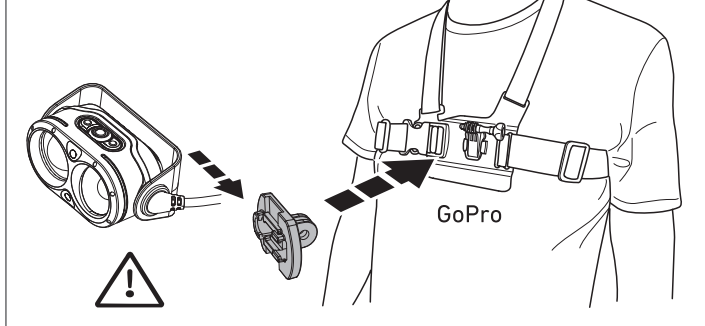

Backup Mode

Lamp Head Rotation

Magnetic Charging System

Extension Cable (H19R Signature)

Helmet Fixing Clips (H19R Signature)

GoPro Mount (H19R Signature)

Tripod Mount (H19R Signature)

Helmet Connecting System (H19R Signature)