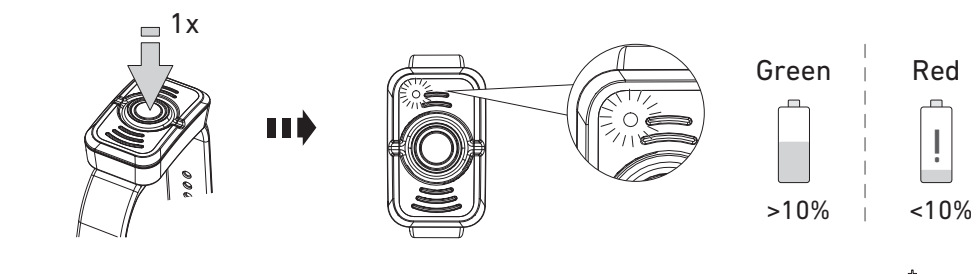

Universal Mounting Bracket (H19R Signature)

Recycling

Remote Control (H19R Signature)

Further Information

Battery Indicator (Remote Control)

Battery Replacement (Remote Control)

Ledlenser GmbH & Co. KG  
Kronenstr. 5-7 • 42699 Solingen • Germany  
Phone +49 212/5948-0 Fax +49 212/5948-200  
info@ledlenser.com