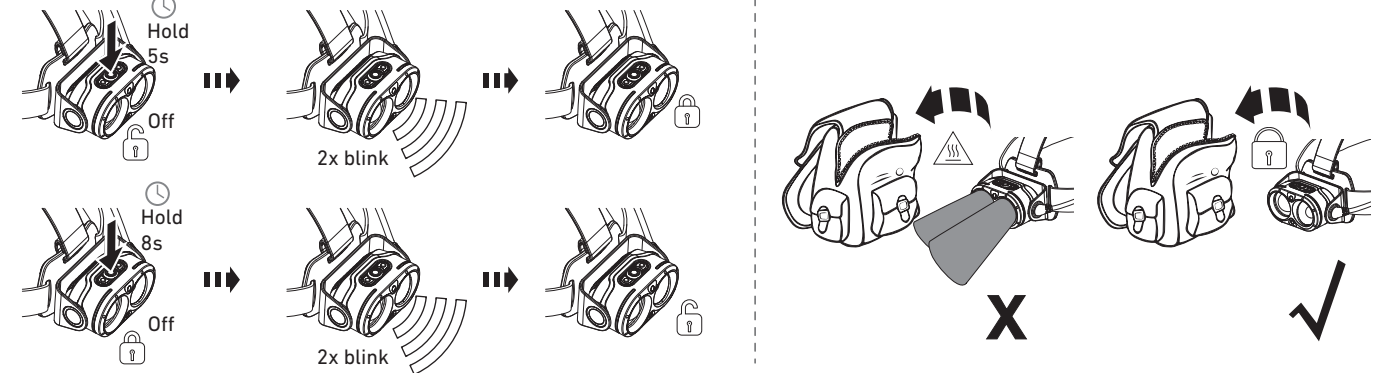

H19R Core

H19R Signature

Operation

Battery Replacement

Transportation Lock

Red Mode

App Mode

Battery Indicator

Backup Mode

Lamp Head Rotation

Magnetic Charging System

Extension Cable (H19R Signature)

Helmet Fixing Clips (H19R Signature)

GoPro Mount (H19R Signature)

Tripod Mount (H19R Signature)

Helmet Connecting System (H19R Signature)