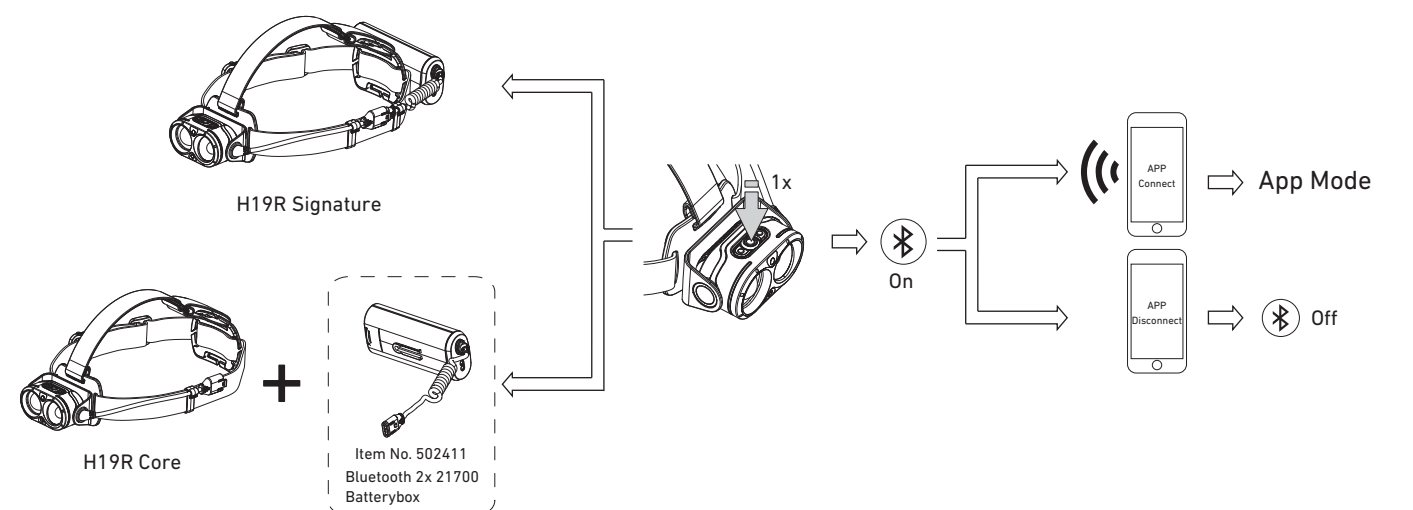

H19R Core

H19R Signature

Operation

Battery Replacement

Transportation Lock

Red Mode

App Mode

Battery Indicator

Backup Mode

Lamp Head Rotation

Magnetic Charging System

Extension Cable (H19R Signature)

Helmet Fixing Clips (H19R Signature)

GoPro Mount (H19R Signature)

Tripod Mount (H19R Signature)

Helmet Connecting System (H19R Signature)