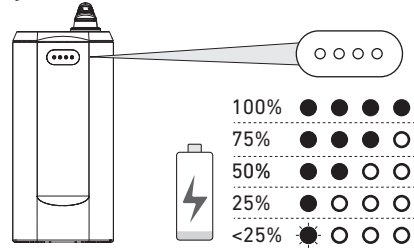

H19R Core

H19R Signature

Operation

Battery Replacement

Transportation Lock

Red Mode

App Mode

Battery Indicator

Backup Mode

Lamp Head Rotation

Magnetic Charging System

Extension Cable (H19R Signature)

Helmet Fixing Clips (H19R Signature)

GoPro Mount (H19R Signature)

Tripod Mount (H19R Signature)

Helmet Connecting System (H19R Signature)