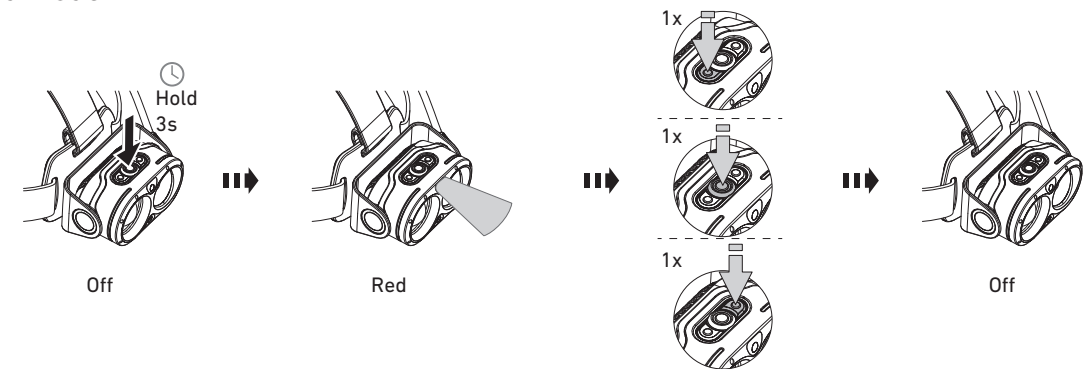

H19R Core

H19R Signature

Operation

Battery Replacement

Transportation Lock

Red Mode

App Mode

Battery Indicator

Backup Mode

Lamp Head Rotation

Magnetic Charging System

Extension Cable (H19R Signature)

Helmet Fixing Clips (H19R Signature)

GoPro Mount (H19R Signature)

Tripod Mount (H19R Signature)

Helmet Connecting System (H19R Signature)