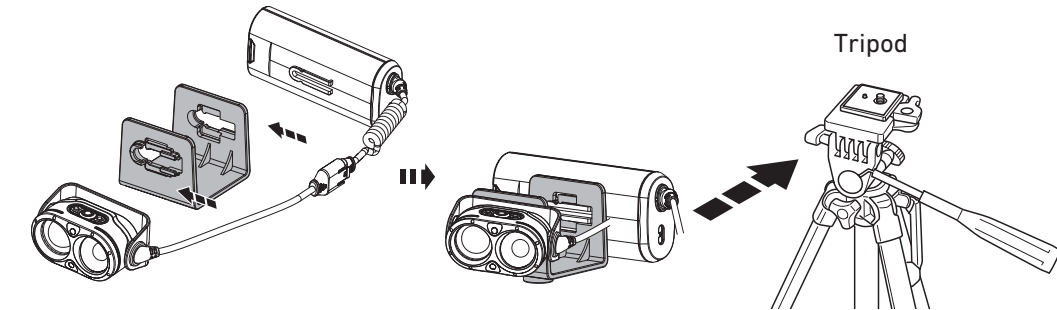

Backup Mode

Lamp Head Rotation

Magnetic Charging System

Extension Cable (H19R Signature)

Helmet Fixing Clips (H19R Signature)

GoPro Mount (H19R Signature)

Tripod Mount (H19R Signature)

Helmet Connecting System (H19R Signature)