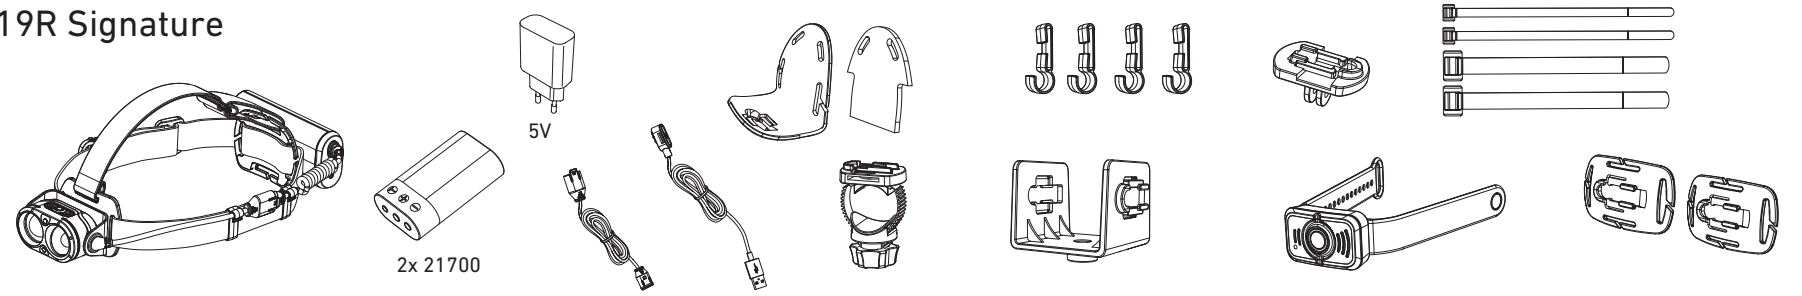

H19R Core

H19R Signature

Operation

Battery Replacement

Transportation Lock

Red Mode

App Mode

Battery Indicator

Backup Mode

Lamp Head Rotation

Magnetic Charging System

Extension Cable (H19R Signature)

Helmet Fixing Clips (H19R Signature)

GoPro Mount (H19R Signature)

Tripod Mount (H19R Signature)

Helmet Connecting System (H19R Signature)