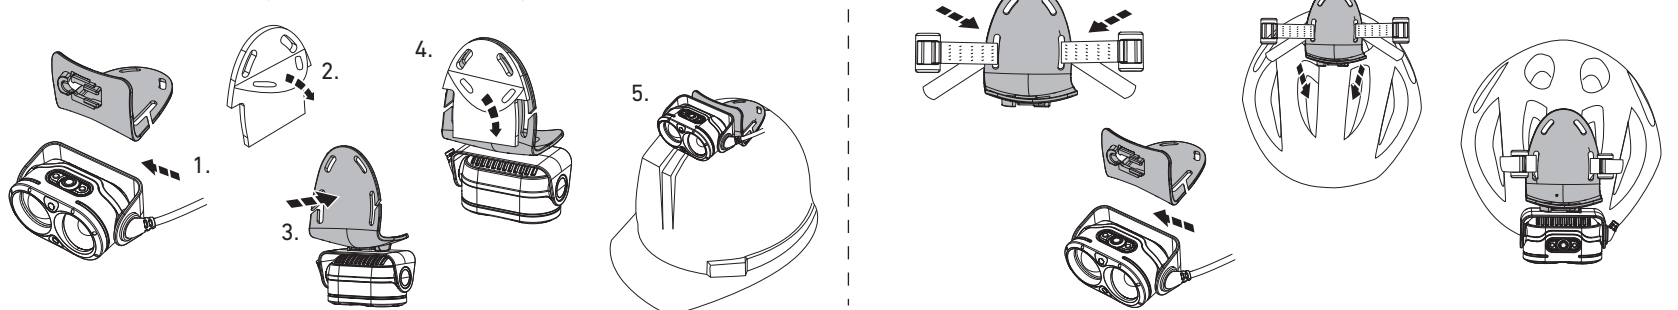

H19R Core

H19R Signature

Operation

Battery Replacement

Transportation Lock

Red Mode

App Mode

Battery Indicator

Backup Mode

Lamp Head Rotation

Magnetic Charging System

Extension Cable (H19R Signature)

Helmet Fixing Clips (H19R Signature)

GoPro Mount (H19R Signature)

Tripod Mount (H19R Signature)

Helmet Connecting System (H19R Signature)