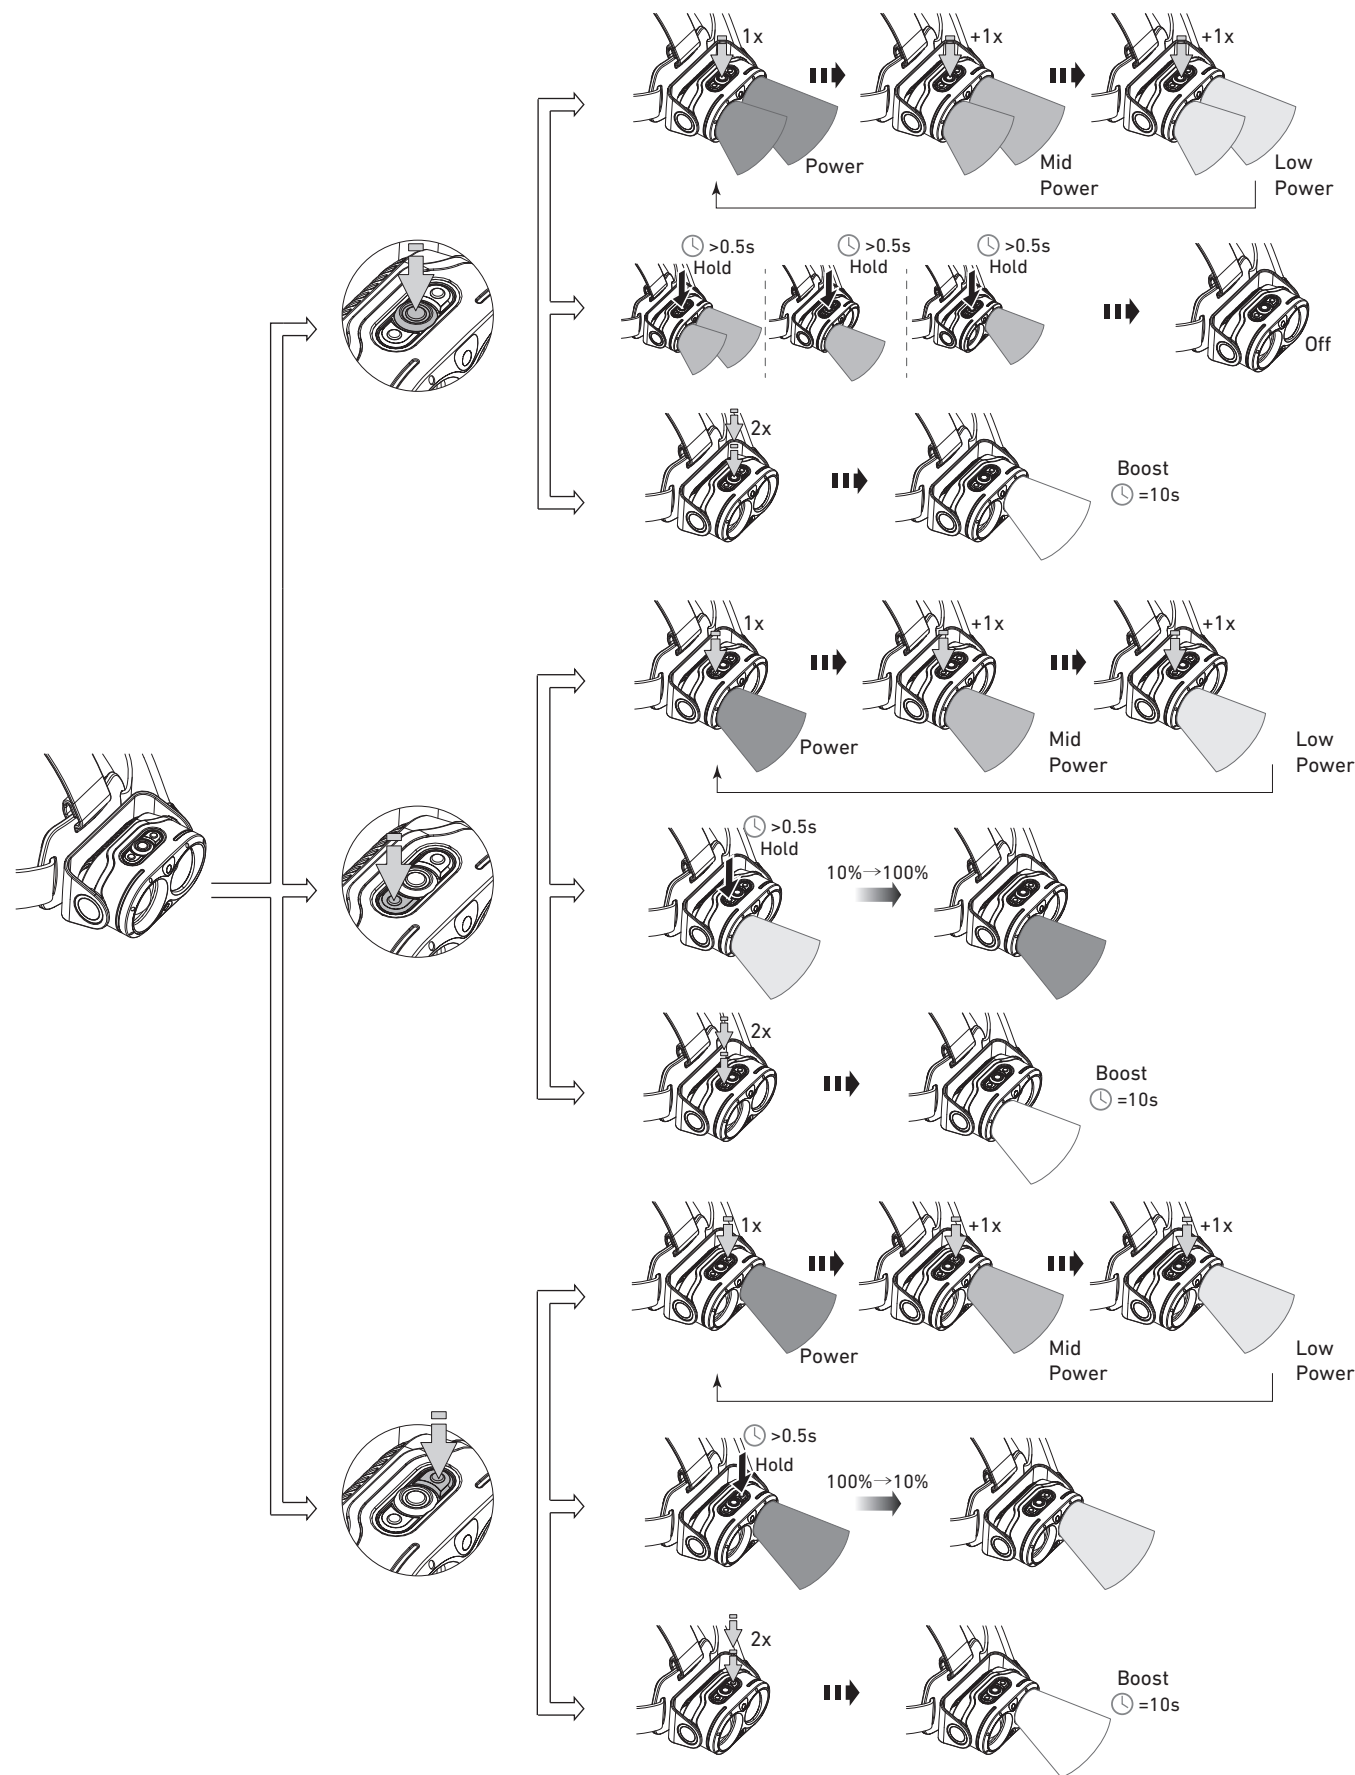

H19R Core

H19R Signature

Operation

Battery Replacement

Transportation Lock

Red Mode

App Mode

Battery Indicator

Backup Mode

Lamp Head Rotation

Magnetic Charging System

Extension Cable (H19R Signature)

Helmet Fixing Clips (H19R Signature)

GoPro Mount (H19R Signature)

Tripod Mount (H19R Signature)

Helmet Connecting System (H19R Signature)