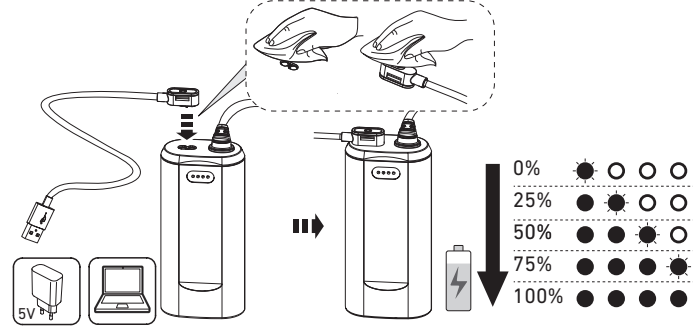

H19R Core

H19R Signature

Operation

Battery Replacement

Transportation Lock

Red Mode

App Mode

Battery Indicator

Backup Mode

Lamp Head Rotation

Magnetic Charging System

Extension Cable (H19R Signature)

Helmet Fixing Clips (H19R Signature)

GoPro Mount (H19R Signature)

Tripod Mount (H19R Signature)

Helmet Connecting System (H19R Signature)