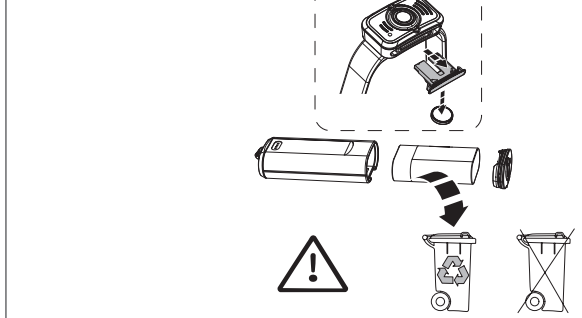

Battery Indicator

Backup Mode

Lamp Head Rotation

Magnetic Charging System

Extension Cable (H19R Signature)

Helmet Fixing Clips (H19R Signature)

GoPro Mount (H19R Signature)

Tripod Mount (H19R Signature)

Helmet Connecting System (H19R Signature)

Universal Mounting Bracket (H19R Signature)

Recycling

Remote Control (H19R Signature)

Further Information

Battery Indicator (Remote Control)

Battery Replacement (Remote Control)

Ledlenser GmbH & Co. KG
Kronenstr. 5-7 • 42699 Solingen • Germany
Phone +49 212/5948-0 Fax +49 212/5948-200
info@ledlenser.com