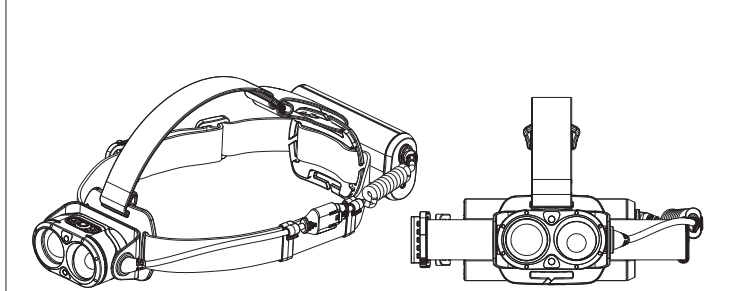

H19R Core

H19R Signature

Operation

Battery Replacement

Transportation Lock

Red Mode

App Mode

Battery Indicator

Backup Mode

Lamp Head Rotation

Magnetic Charging System

Extension Cable (H19R Signature)

Helmet Fixing Clips (H19R Signature)

GoPro Mount (H19R Signature)

Tripod Mount (H19R Signature)

Helmet Connecting System (H19R Signature)