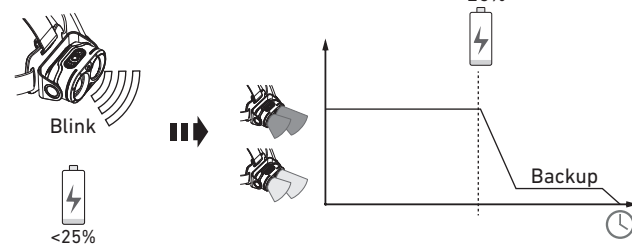

H19R Core

H19R Signature

Operation

Battery Replacement

Transportation Lock

Red Mode

App Mode

Battery Indicator

Backup Mode

Lamp Head Rotation

Magnetic Charging System

Extension Cable (H19R Signature)

Helmet Fixing Clips (H19R Signature)

GoPro Mount (H19R Signature)

Tripod Mount (H19R Signature)

Helmet Connecting System (H19R Signature)