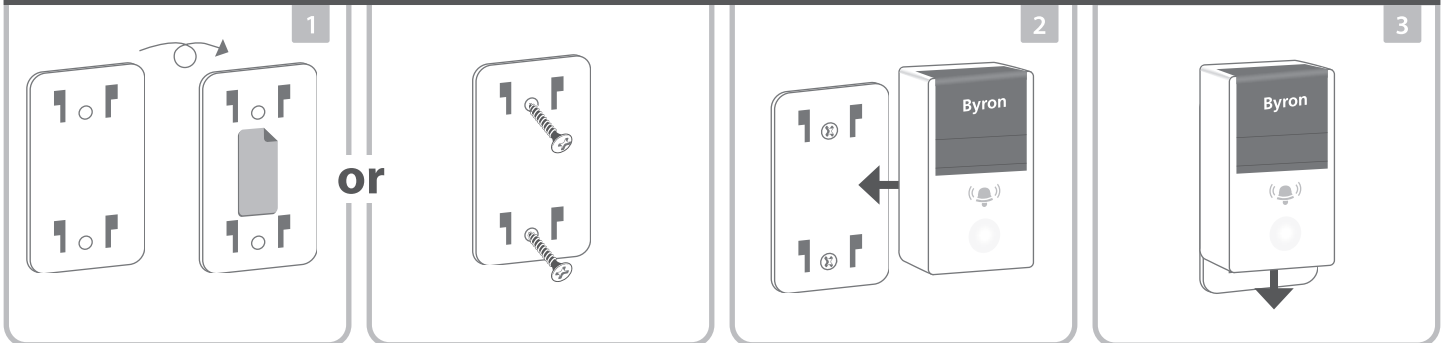

INSTALLATION | INSTALLATION | INSTALLATION | INSTALLATIE | INSTALLAZIONE | INSTALACIÓN