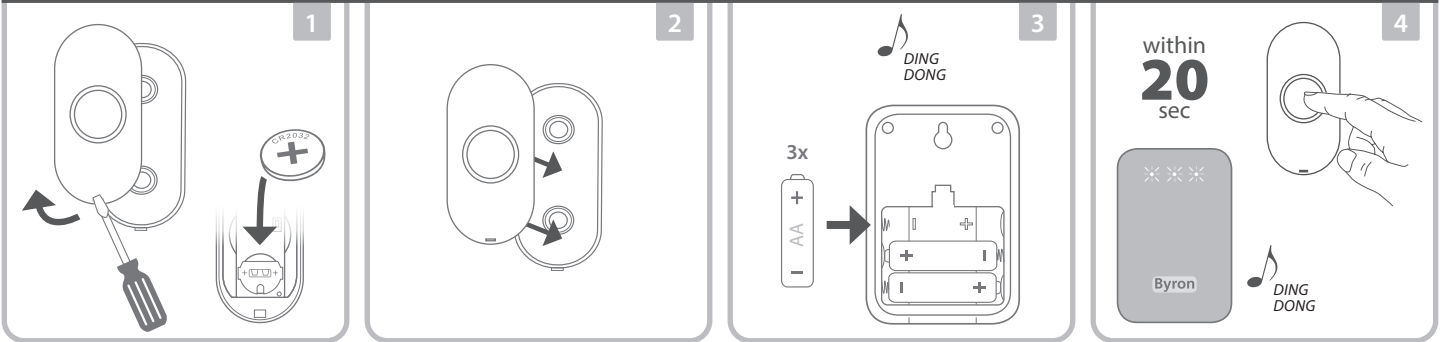

FIRST SET-UP | ERSTEINRICHTUNG | PREMIÈRE CONFIGURATION | EERSTE INSTALLATIE | PRIMO SET-UP | PRIMERA CONFIGURACIÓN