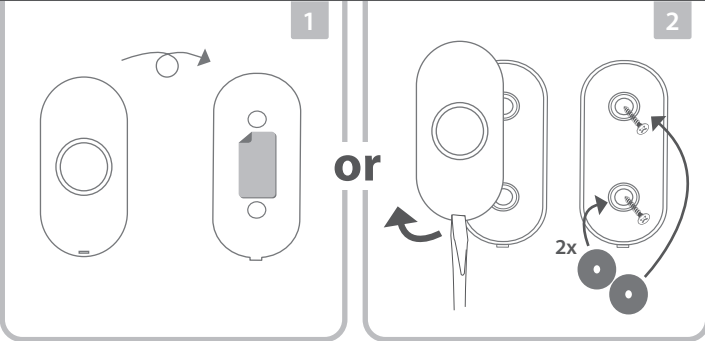

INSTALLATION | INSTALLATION | INSTALLATION | INSTALLATIE | INSTALLAZIONE | INSTALACIÓN