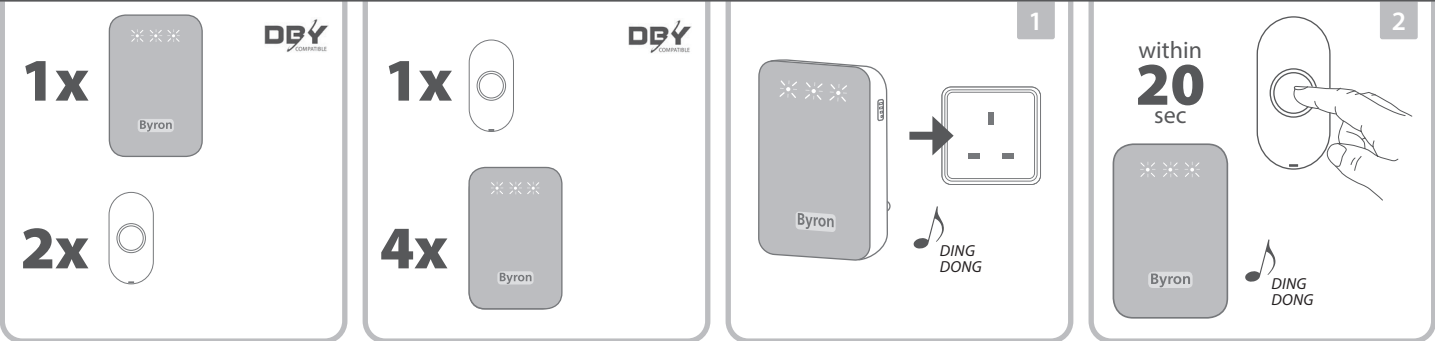

PAIRING MULTIPLE CHIMES | KOPPELN MEHRERER KLINGELN | JUMELAGE DE PLUSIEURS CARILLONS | MEERDERE DEURBELLEN KOPPELEN | ACCOPPIAMENTO MULTIPLO | EMPAREJANDO MÚLTIPLES TIMBRES