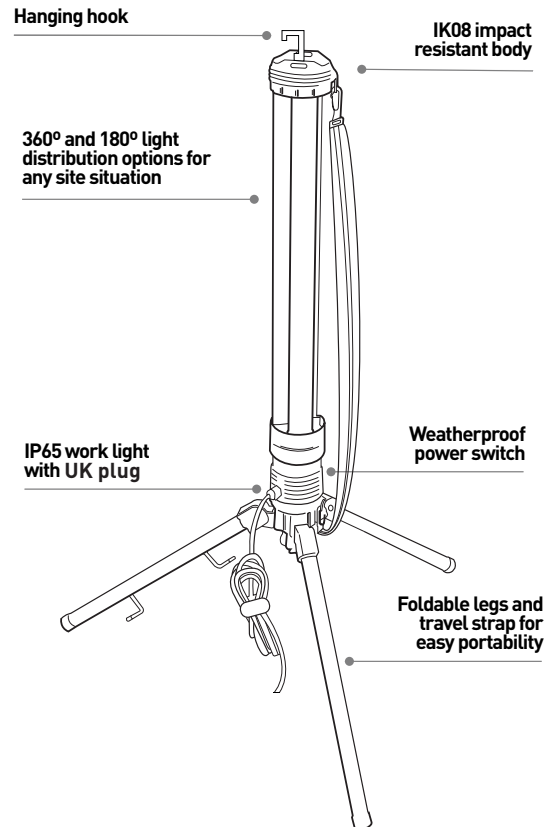

OPEN AREA 240V WORK LIGHT

Assembly and operation instructions

- Assemble tripod by releasing the foldable leg locks and ensure luminaire is stable
- Maneuver LED light bars in to place for a 360° or 180° light distribution
- Plug the UK socket to 240V AC power supply
- Ensure cable and luminaire does not cause a trip or fall hazard
- Switch on the work light via the weatherproof on/off switch

Cable	3000mm H07RN-F 1.0mm ² 3 core rubber cable
Plug	240V UK PLUG
Material	ABS+PC+Aluminium
Input Voltage	220-240V
Colour Temp	6500K
Ambient Temp	-5° C - +40° C
Dimensions	94 x 110 x 753mm
Net Weight	3.3Kg