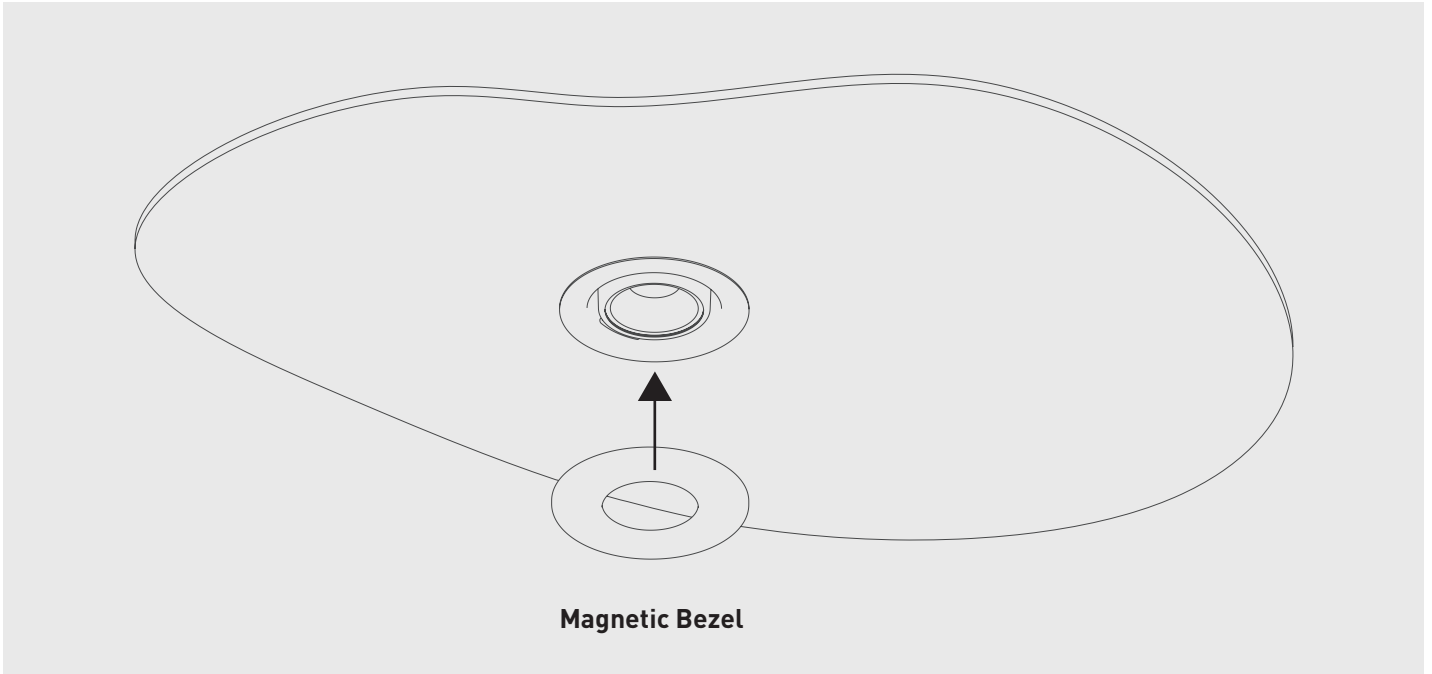

FTYPE COMPACT FLAT BEZEL

PRODUCT NO.	DESCRIPTION
EFCFBZPC	Fixed Flat, Polished Chrome Bezel
EFCFBZBS	Fixed Flat, Brushed Steel Bezel
EFCFBZBN	Fixed Flat, Black Nickel Bezel

*Downlight supplied with Fixed Flat Matt White bezel