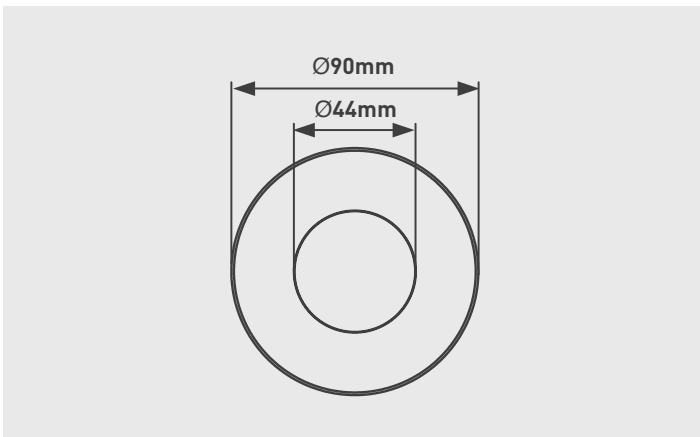

FTYPE COMPACT FLAT BEZEL

PRODUCT NO.	DESCRIPTION
EFCFBZPC	Fixed Flat, Polished Chrome Bezel
EFCFBZBS	Fixed Flat, Brushed Steel Bezel
EFCFBZBN	Fixed Flat, Black Nickel Bezel

*Downlight supplied with Fixed Flat Matt White bezel