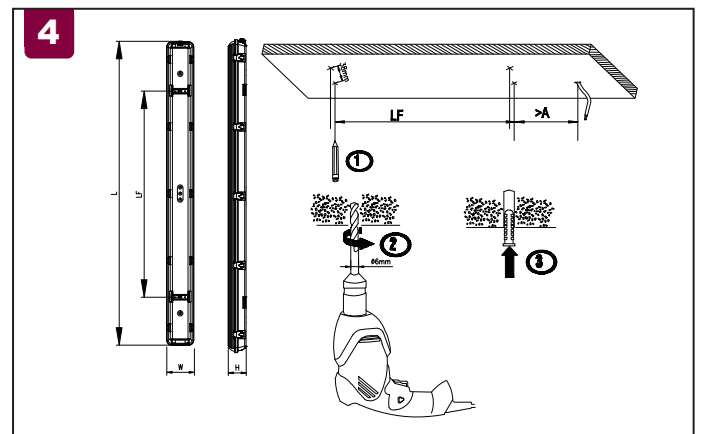

Installation Instructions

Instrucciones de instalación, Instructions d'installation, Installationsanleitung, إرشادات التركيب,
 Installatie-instructies, Instruções de instalação, Installatie-instructies,
 設置手順説明, Οδηγίες εγκατάστασης

Product Code:[ATORLED/110V]

		IP65		L70 30,000	120°
PC+ABS					

Ansell Electrical Products
 Unit 6B, Stonecross Industrial Park,
 Yew Tree Way,
 Warrington,
 WA3 3JD

Ansell (Sales & Distribution)
 Unit 2, M2 Business Park,
 Duncrue Street,
 Belfast,
 BT3 9AQ