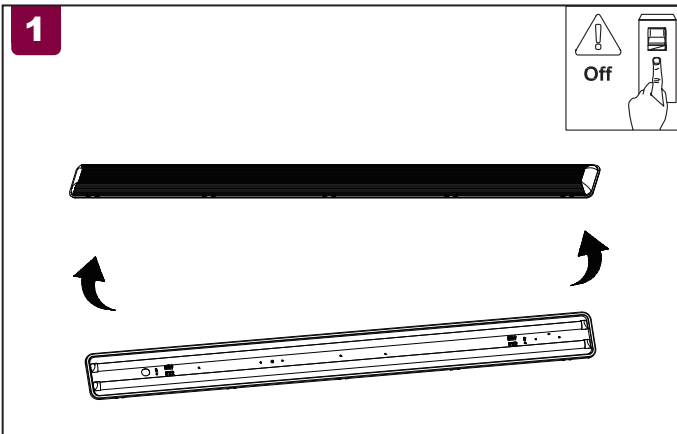

Installation Instructions

Instrucciones de instalación, Instructions d'installation, Installationsanleitung, إرشادات التركيب,
 Installatie-instructies, Instruções de instalação, Installatie-instructies,
 設置手順説明, Οδηγίες εγκατάστασης

Product Code:[ATORLED/110V]

		IP65		L70 30,000	120°
PC+ABS					

Ansell Electrical Products
 Unit 6B, Stonecross Industrial Park,
 Yew Tree Way,
 Warrington,
 WA3 3JD

Ansell (Sales & Distribution)
 Unit 2, M2 Business Park,
 Duncrue Street,
 Belfast,
 BT3 9AQ