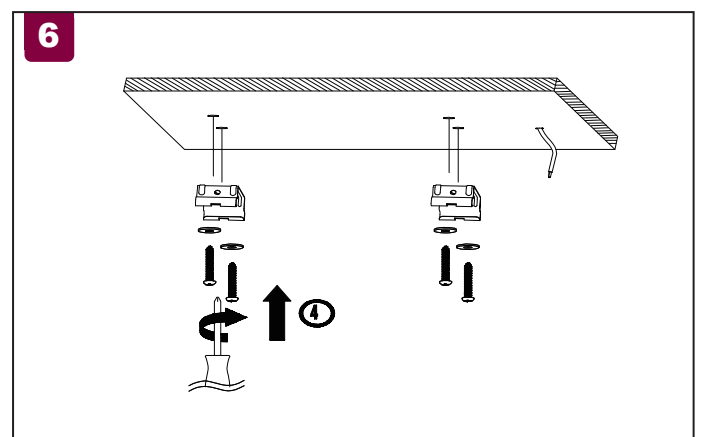

Installation Instructions

Instrucciones de instalación, Instructions d'installation, Installationsanleitung, إرشادات التركيب,
 Installatie-instructies, Instruções de instalação, Installatie-instructies,
 設置手順説明, Οδηγίες εγκατάστασης

Product Code:[ATORLED/110V]

		IP65		L70 30,000	120°
PC+ABS					

Ansell Electrical Products
 Unit 6B, Stonecross Industrial Park,
 Yew Tree Way,
 Warrington,
 WA3 3JD

Ansell (Sales & Distribution)
 Unit 2, M2 Business Park,
 Duncrue Street,
 Belfast,
 BT3 9AQ