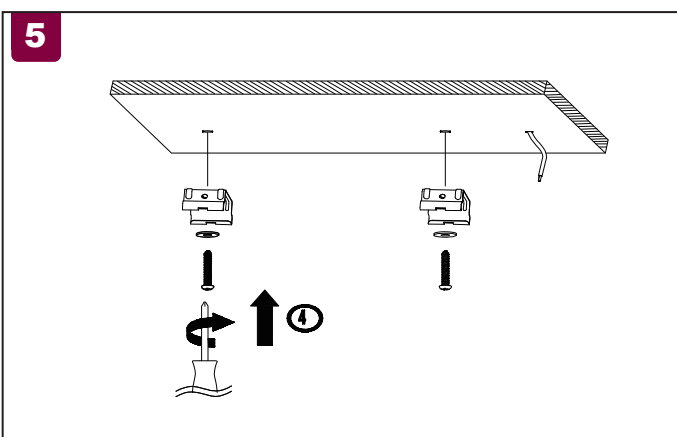

Installation Instructions

Instrucciones de instalación, Instructions d'installation, Installationsanleitung, إرشادات التركيب,
 Installatie-instructies, Instruções de instalação, Installatie-instructies,
 設置手順説明, Οδηγίες εγκατάστασης

Product Code:[ATORLED/110V]

		IP65		L70 30,000	120°
PC+ABS					

Ansell Electrical Products
 Unit 6B, Stonecross Industrial Park,
 Yew Tree Way,
 Warrington,
 WA3 3JD

Ansell (Sales & Distribution)
 Unit 2, M2 Business Park,
 Duncrue Street,
 Belfast,
 BT3 9AQ