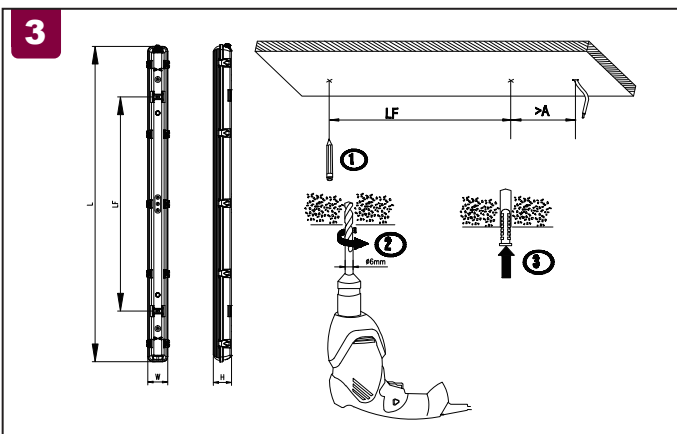

Installation Instructions

Instrucciones de instalación, Instructions d'installation, Installationsanleitung, إرشادات التركيب,
 Installatie-instructies, Instruções de instalação, Installatie-instructies,
 設置手順説明, Οδηγίες εγκατάστασης

Product Code:[ATORLED/110V]

		IP65		L70 30,000	120°
PC+ABS					

Ansell Electrical Products
 Unit 6B, Stonecross Industrial Park,
 Yew Tree Way,
 Warrington,
 WA3 3JD

Ansell (Sales & Distribution)
 Unit 2, M2 Business Park,
 Duncrue Street,
 Belfast,
 BT3 9AQ