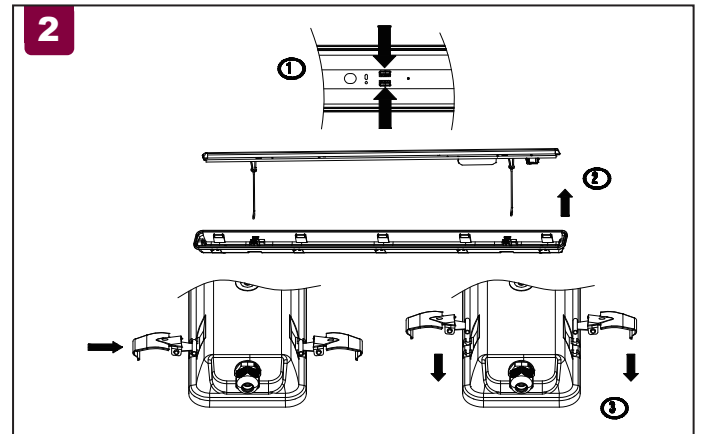

Product Code:[ATORLED/110V]

		IP65		L70 30,000	120°
PC+ABS					

Ansell Electrical Products
 Unit 6B, Stonecross Industrial Park,
 Yew Tree Way,
 Warrington,
 WA3 3JD

Ansell (Sales & Distribution)
 Unit 2, M2 Business Park,
 Duncrue Street,
 Belfast,
 BT3 9AQ