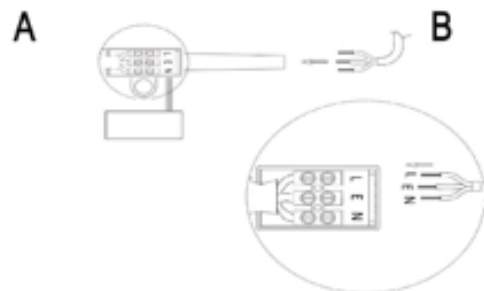

I

4L1/7200 & 4L1/7201  
LED Pendant G125

II

III

if the external flexible cable or cord of this luminaire is damaged, it shall be exclusively replaced by the manufacturer or his service agent or a similar qualified person in order to avoid a hazard

4Lite, WA16 8QZ, UK

www.4liteuk.com

297mm

210mm