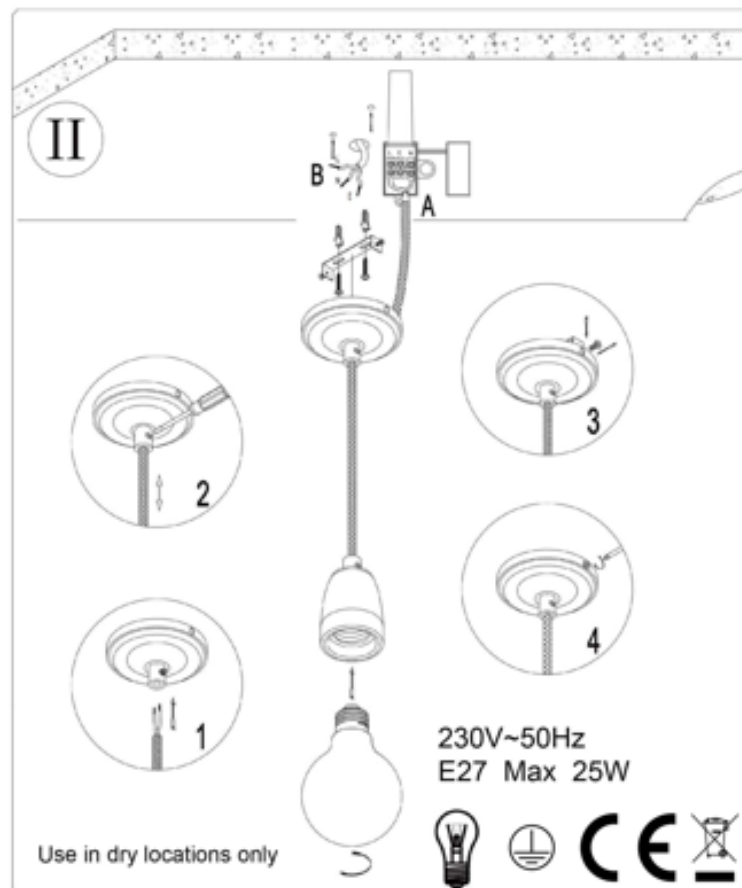

I

4L1/7200 & 4L1/7201  
LED Pendant G125

II

III

if the external flexible cable or cord of this luminaire is damaged, it shall be exclusively replaced by the manufacturer or his service agent or a similar qualified person in order to avoid a hazard

4Lite, WA16 8QZ, UK

www.4liteuk.com

297mm

210mm