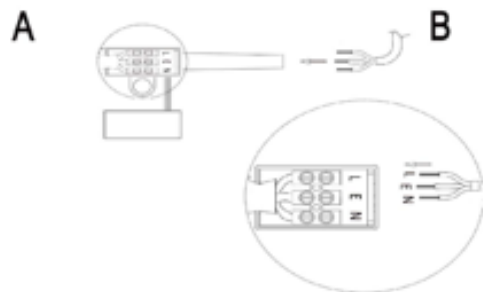

I

4L1/7202 & 4L1/7203
LED Pendant ST64

II

III

if the external flexible cable or cord of this luminaire is damaged, it shall be exclusively replaced by the manufacturer or his service agent or a similar qualified person in order to avoid a hazard

230V~50Hz
E27 Max 25W

Use in dry locations only

4Lite, WA16 8QZ, UK

www.4liteuk.com

297mm

210mm