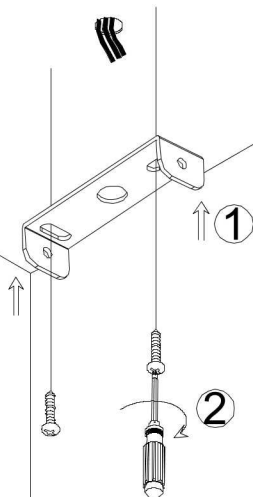

The light source of this luminaire is not replaceable; when the light source reaches its end of life the whole luminaire shall be replaced

FIG-1

FIG-2-A
Concrete

FIG-2-B

Wood board

Please make sure the thickness of the wood board no less than 5mm