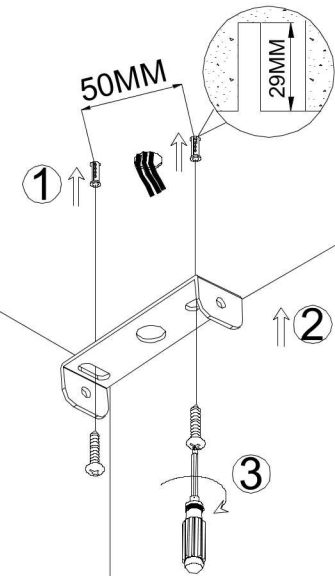

The light source of this luminaire is not replaceable; when the light source reaches its end of life the whole luminaire shall be replaced

FIG-1

FIG-2-A
Concrete

FIG-2-B

Wood board

Please make sure the thickness of the wood board no less than 5mm