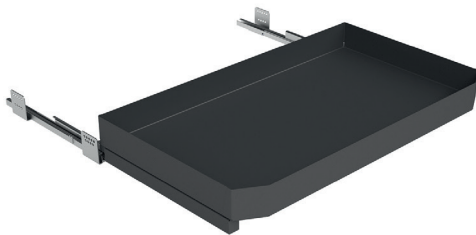

Pull out multiple storage basket for 300 mm cabinet width

- > For door front mounted cabinets
- > For cabinet widths 300 mm
- > Base mounted
- > Set includes:
 - Anthracite sheet metal tray and storage baskets
 - 1x pair runners
- > Packing/labelling details for **540.03.221**
 - 540.03.221
 - Pull out multiple storage basket for a 300 mm cabinet
 - Barcode: 1894094300455
 - Screwfix code: 167JY
 - QTY 1
- > Goods to be supplied on Euro pallets 1200x800 (stamped)
- Max height 1200mm
- > Special for **Screwfix**
- > Order qty: 1 set

For cabinet width	Cat. No.
300 mm	540.03.221

Pull out double basket for 300/400 mm cabinet width

- > For door front mounting cabinets
- > For cabinet widths 300/400 mm
- > Side mounted
- > Set includes:
 - 1x Two tier anthracite sheet metal baskets
 - 1x pair runners
- > Packing/labelling details for **540.03.231**
 540.03.231
 Pull out double basket for 300 mm cabinet
 Barcode: 1894004300452
 Screwfix code: 408JY
 QTY 1
- > Packing/labelling details for **540.03.233**
 540.03.233
 Pull out double basket for 400 mm cabinet
 Barcode: 1894004400459
 Screwfix code: 414JY
 QTY 1
- > Goods to be supplied on Euro pallets 1200x800 (stamped)
 Max height 1200mm
- > Special for **Screwfix**
- > Order qty: 1 set

For cabinet width	Cat. No.
300 mm	540.03.231
400 mm	540.03.233

Pull out basket for 500/600 mm cabinet width

- > For hinged door cabinets
- > For cabinet widths 500/600 mm
- > Side mounted
- > Set includes:
 - 1x Anthracite sheet metal basket
 - 1x pair runners
- > Packing/labelling detail for **540.03.245**:
 - 540.03.245
 - Pull out basket for 500mm cabinet
 - Barcode: 1894119500457
 - Screwfix code: 186JY
 - QTY 1
- > Packing/labelling detail for **540.03.247**:
 - 540.03.247
 - Pull out basket for 600mm cabinet
 - Barcode: 1894119600454
 - Screwfix code: 828JY
 - QTY 1
- > Goods to be supplied on Euro pallets 1200x800 (stamped)
- > Max height 1200mm
- > Special for **Screwfix**
- > Order qty: 1 set