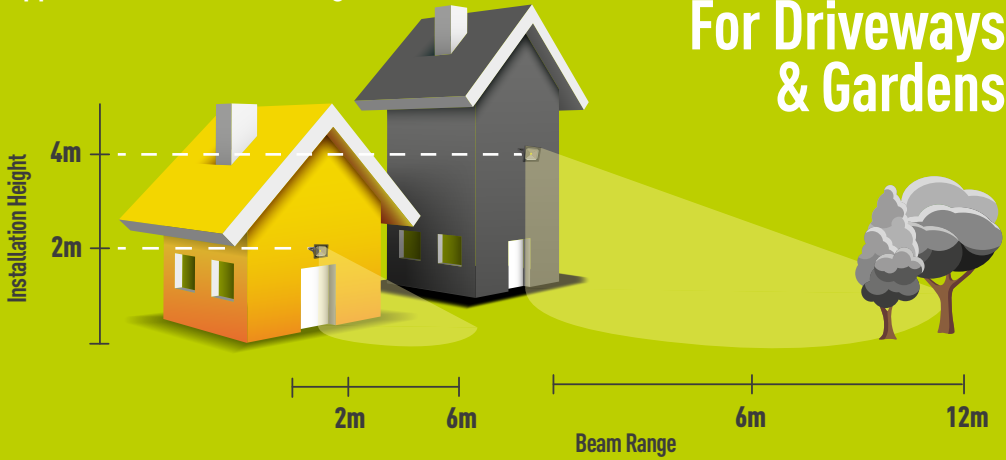

## OUR PRODUCT RANGE:

Recommended installation heights & lumen output

| Part Code | Wattage | Lumens | Beam Range |
|-----------|---------|--------|------------|
| LFS6B130  | 8W      | 600lm  | 6-9m       |
| LFS6W130  | 8W      | 600lm  | 6-9m       |
| LFS6B150  | 8W      | 600lm  | 6-9m       |
| LFS6W150  | 8W      | 600lm  | 6-9m       |
| LFS12B130 | 15W     | 1200lm | 7.5-12m    |
| LFS12W130 | 15W     | 1200lm | 7.5-12m    |
| LFS12B150 | 15W     | 1200lm | 7.5-12m    |
| LFS12W150 | 15W     | 1200lm | 7.5-12m    |
| LFS18B130 | 22W     | 1200lm | 9-15m      |
| LFS18W130 | 22W     | 1800lm | 9-15m      |
| LFS18B150 | 22W     | 1800lm | 9-15m      |
| LFS18W150 | 22W     | 1800lm | 9-15m      |
| LFS30B130 | 38W     | 3000lm | 12-18m     |
| LFS30B150 | 38W     | 3000lm | 12-18m     |

**BEAM RANGE:**  
approx. 3 x Installation Height

**“Perfect  
For Driveways  
& Gardens”**

**ADJUSTABLE PIR DETECTION**

**“Prevent Break-ins”**

**WHAT ARE  
LUMENS?**

Total amount of light emitted by a source