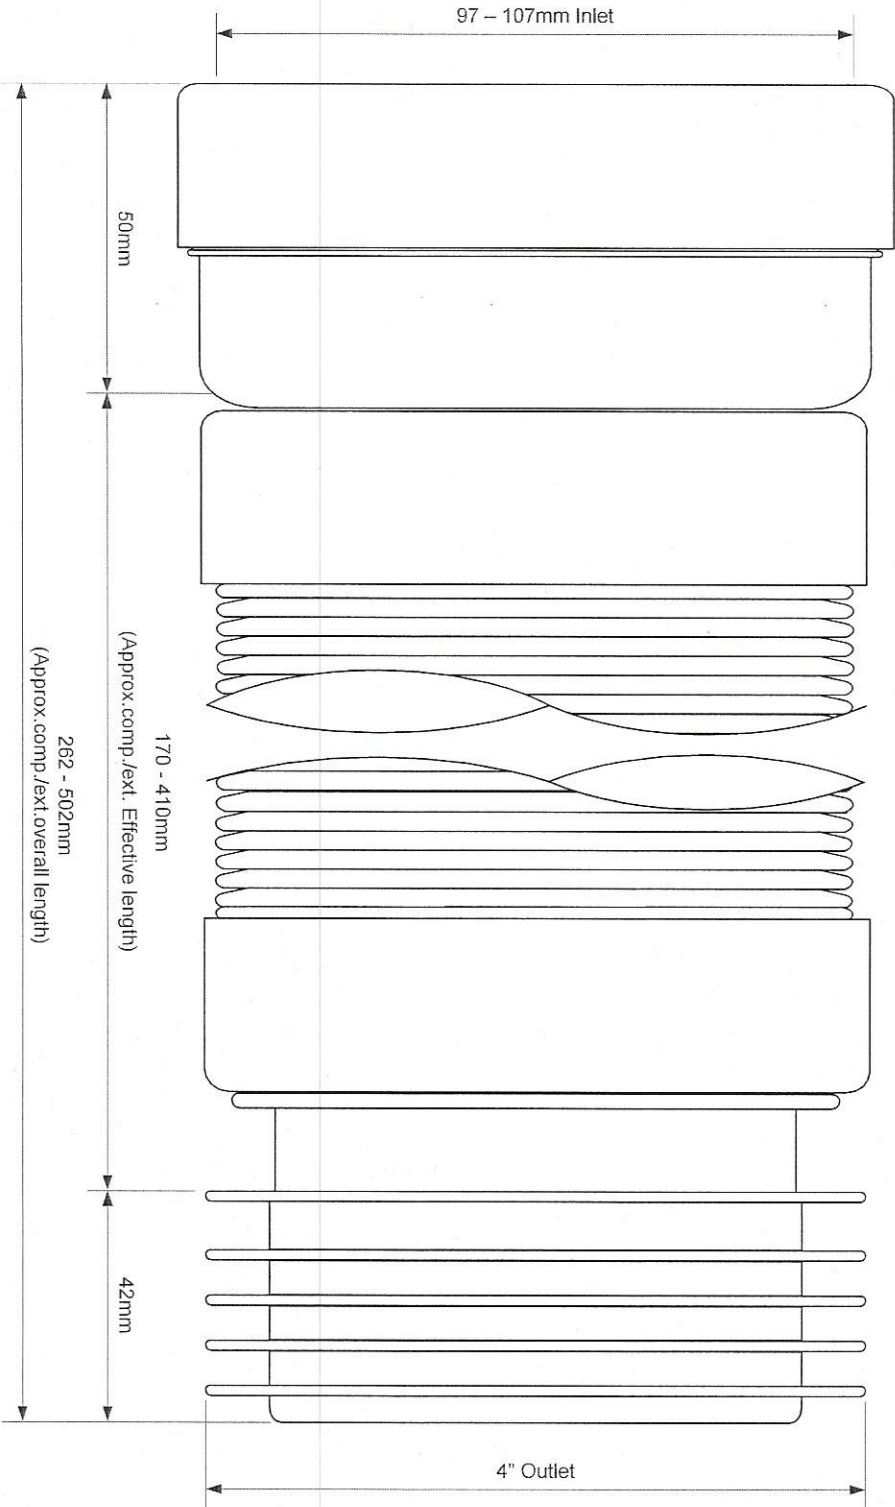

Code:

WC-F23R

© MCALPINE  
18/12/14

Drawing verified correct as of:

M.M.  
20.01.15

DRAWN BY	REVISED	FILENAME
M.GILMOUR		WC-F23R.VSD
	SCALE	DATE
	1: 1.25	18/12/14

Code:

**WC-F26R**

© MCALPINE  
18/12/14

Drawing verified correct as of:

M.M.  
20.01.15

DRAWN BY	REVISION	FILENAME
M.GILMOUR	SCALE	WC-F26R.VSD
	1: 1.25	DATE
		18/12/14