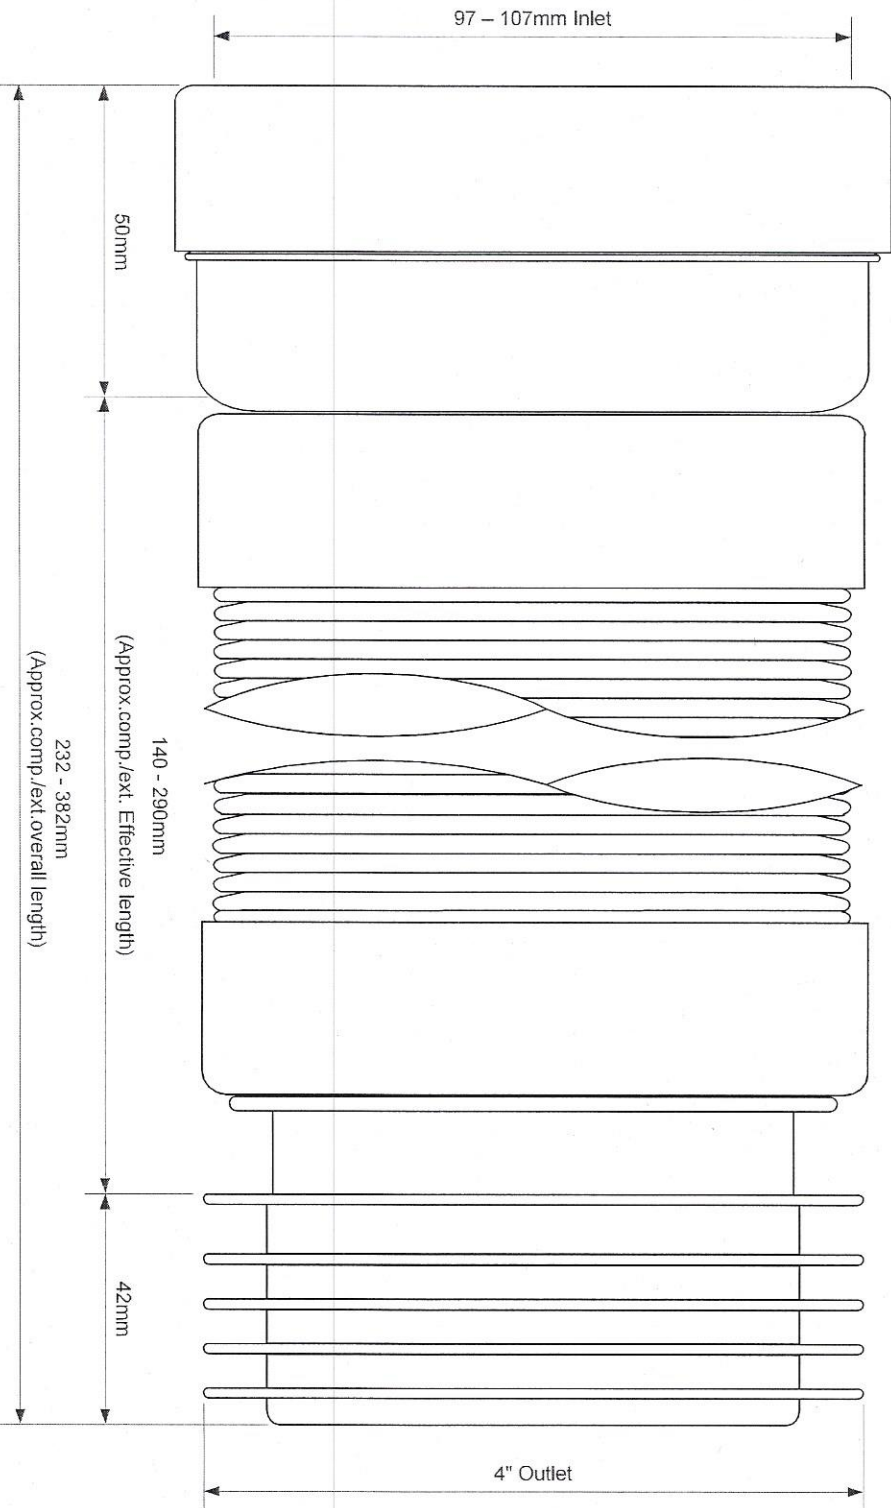

Code:

WC-F23R

© MCALPINE  
18/12/14

Drawing verified correct as of:

M.M.  
20.01.15

DRAWN BY	REVISED	FILENAME
M.GILMOUR		WC-F23R.VSD
	SCALE	DATE
	1: 1.25	18/12/14

Code:

**WC-F26R**

© MCALPINE  
18/12/14

Drawing verified correct as of:

M.M.  
20.01.15

DRAWN BY	REVISION	FILENAME
M.GILMOUR	SCALE	WC-F26R.VSD
	1: 1.25	DATE
		18/12/14