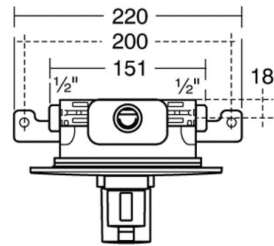

Article Number: A5879

CONCEPT

Easybox Slim Built In Thermostatic Bath Shower...

Easybox Slim Built In Thermostatic Bath Shower Mixer

Concept Easybox Slim built-in thermostatic bath shower mixer with circular faceplate

Key features & benefits

- Thermostatic
- Designed to fit into a 43mm cavity wall
- Ceramic disc
- Temperature limit stop
- Safety stop
- Double sealing for superior water tightness
- Multiple fixing options