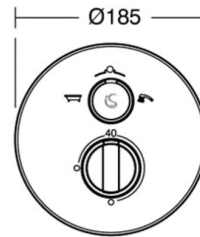

Article Number: A5879

CONCEPT

Easybox Slim Built In Thermostatic Bath Shower...

Easybox Slim Built In Thermostatic Bath Shower Mixer

Concept Easybox Slim built-in thermostatic bath shower mixer with circular faceplate

Key features & benefits

- Thermostatic
- Designed to fit into a 43mm cavity wall
- Ceramic disc
- Temperature limit stop
- Safety stop
- Double sealing for superior water tightness
- Multiple fixing options