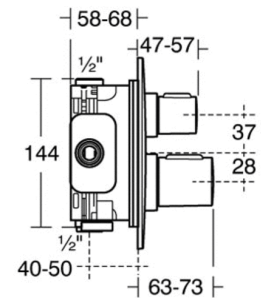

Article Number: A5879

CONCEPT

Easybox Slim Built In Thermostatic Bath Shower...

Easybox Slim Built In Thermostatic Bath Shower Mixer

Concept Easybox Slim built-in thermostatic bath shower mixer with circular faceplate

Key features & benefits

- Thermostatic
- Designed to fit into a 43mm cavity wall
- Ceramic disc
- Temperature limit stop
- Safety stop
- Double sealing for superior water tightness
- Multiple fixing options