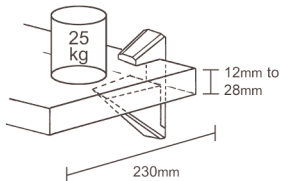

## Shelfit classic heavy

**GB**

The bracket must be securely fixed to the wall. The screws and plugs provided are suitable for brick/masonry fixing. Appropriate fixings must be used for plasterboard or dry lined walls.