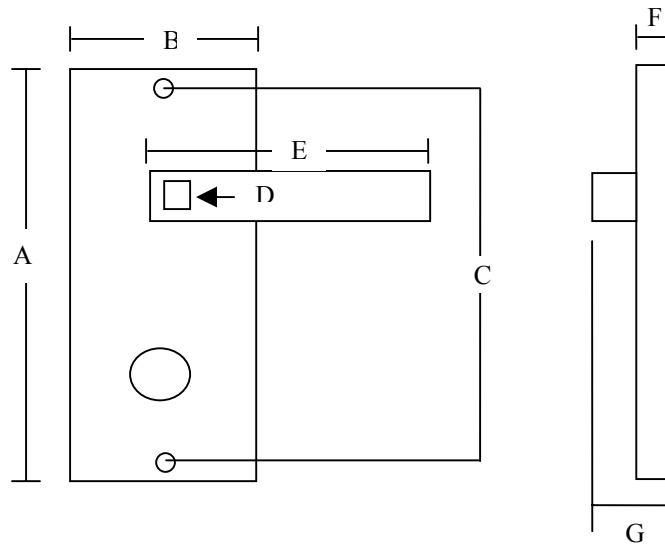

Screwfix Quote 10714 Dimensions Schematic Diagram For Dimensional Guidance Only

Dimensions (mm)	
A	159
B	46
C	129
D	8x8
E	108
F	8
G	58

Requires WC Mortice Lock 99818

Suitable for follower bar size 8x8mm provided

Screws Provided Inter type qty 2

All Dimensions in Millimetres (mm) unless otherwise advised.

Caution:

This is not a specification. Drawings not to scale, dimensions subject to change and tolerances. Do NOT commence any preparatory work for the fitting of this item until delivery has been received and dimensions confirmed.