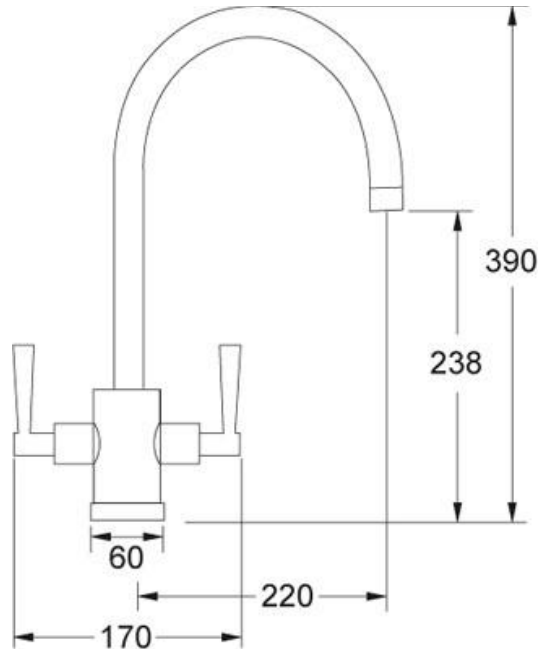

SPECIFICATION SHEET

Franke Olympus Tap Chrome

Product Information

Type	Quarter Turn Ceramic Disc
Version	Bi-Flow Spout
Handle Width	170 mm
Height Overall	390 mm
Height to End of Spout	238 mm
Spout reach	220 mm