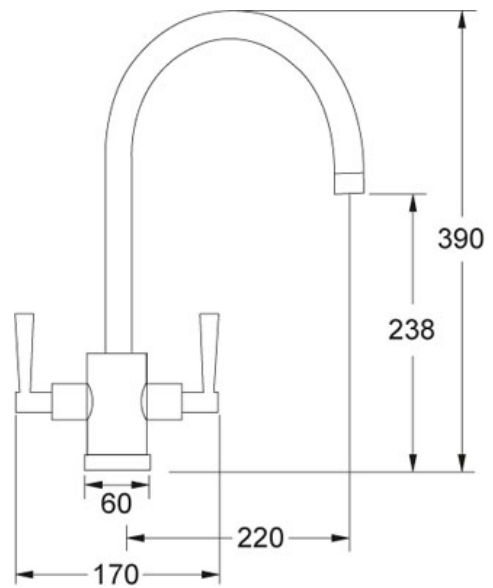

SPECIFICATION SHEET

PRODUCT FAMILY: Taps FINISH: SilkSteel SERIES: OLYMPUS MODEL: SWIVEL SPOUT

Product Information

| | |
|-------------------------------|---------------|
| Article Number | 115.0049.979 |
| Version | Bi-Flow Spout |
| Handle Width | 170 mm |
| Height Overall | 390 mm |
| Height to End of Spout | 238 mm |
| Spout reach | 220 mm |