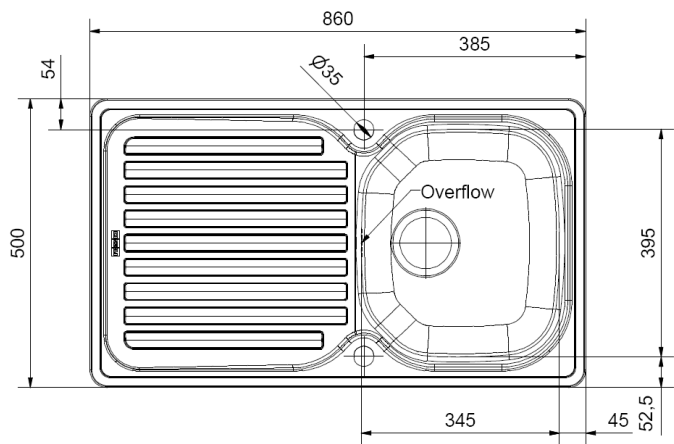

SPECIFICATION SHEET

Franke Elba ELN 611 Sink & Danube Tap Inset Stainless Steel, Chrome Tap

Product Information

Cabinet Size	450mm
Overall Size	860 x 500 mm
Bowl Size	345 x 395 x 160 mm
Position of Drainer	Reversible

50Year 
Guarantee

Type:	Quarter Turn Ceramic Disc
Tap Height:	185 (overall tap height 225)
Spout Reach:	232