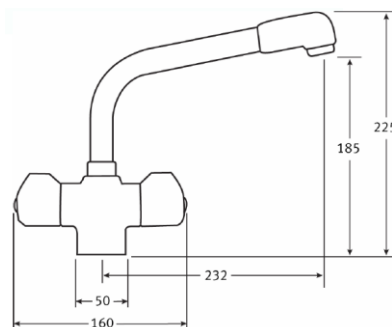

SPECIFICATION SHEET

Franke Elba ELN 611 Sink & Danube Tap Inset Stainless Steel, Chrome Tap

Product Information

Cabinet Size	450mm
Overall Size	860 x 500 mm
Bowl Size	345 x 395 x 160 mm
Position of Drainer	Reversible

50Year 
Guarantee

Type:	Quarter Turn Ceramic Disc
Tap Height:	185 (overall tap height 225)
Spout Reach:	232