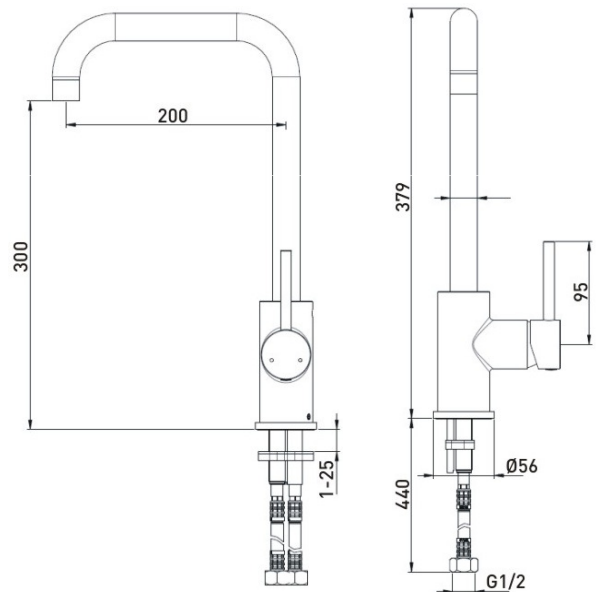

TECHNICAL DATA SHEET

LEMON SINK MIXER

LEMON Easyfit Kitchen Sink Mixer Chrome Plated

Product Specification

Product Code:	LMN EFSNK C
Finish:	Chrome
Product Type:	Contemporary
Construction:	Body is of brass construction and is designed to conform to BS EN 200
Valve Type:	Ceramic Cartridge
Supply:	Suitable for all plumbing systems
Inlet Connections:	½" BSP
Working Pressures:	Min 0.3bar, Max 8.0bar

Additional Information

- Unique patented technology.
- Designed with the installer in mind to ensure installation and future maintenance is made quick and easy.
- Ceramic disc cartridge for added durability and ease of use.
- Supplied with flexible connecting pipes.
- Supplied with easy to use metal lever handle.
- Chrome plated to BS EN 248.